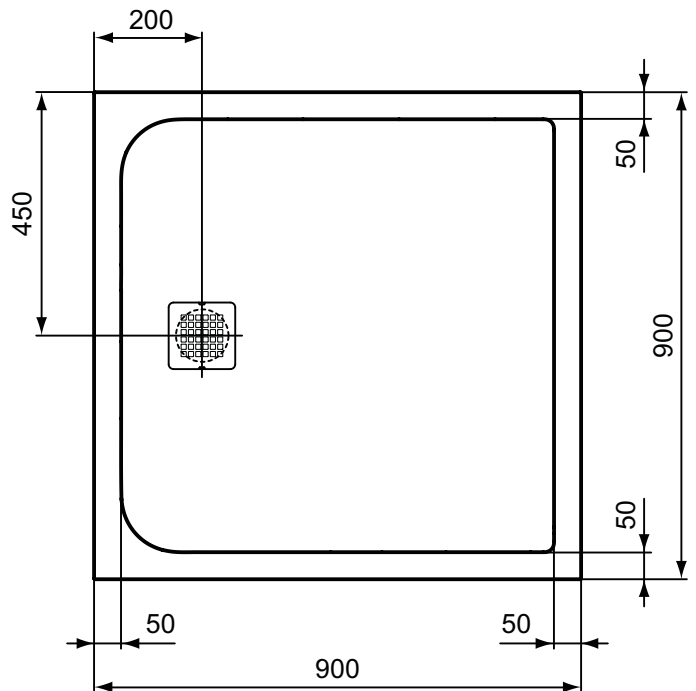

Ideal Standard

SHOWER TRAY

Ultra Flat S

Article-No.: **K8215FR**

Square shower tray 90 x 90cm

Ultraflat S 30mm shower tray for floor-standing or floor recessed installation. Made of the hard-wearing Ideal Solid material, anti-slip class C. Ø 90 mm stainless steel waste cover. See the list of Recommended equipment in the IS Catalogue/Price list.

Colour: FR - Pure White

Features: .Light resistant
.Stain proof
.Anti slip - Class C
.Bacterial resistant
.Scratch resistant and repairable
.Ideal Solid®

More product details:

Type:	Flat top
Mounting:	Floor standing
Style:	Contemporary
Accreditations:	DIN EN 14527, DIN EN 51097 Klasse C, DIN EN 251, DIN EN 263
Net Weight (kg):	30,5
Material:	Ideal Solid
Height (mm):	30
Width (mm):	900
Length (mm):	900
Shape:	Square
Installation:	Floor standing