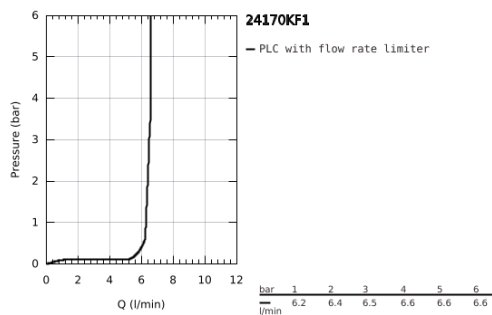

24 170 KF1 ESSENCE BASIN MIXER 1/2" XL-SIZE

PRODUCT DESCRIPTION

- Colour: phantom black
- monobloc installation
- metal lever
- 28 mm ceramic cartridge with GROHE SilkMove
- with temperature limiter
- GROHE Water Saving - Less water, perfect flow
- maximum flow rate (at 3 bar): 6.5 l/min
- GROHE AquaGuide adjustable mousseur
- GROHE FastFixation Plus installation system
- swivel spout with mousseur and stop limiter
- adjustable swivel area 0° / 90° / 360°
- smooth body