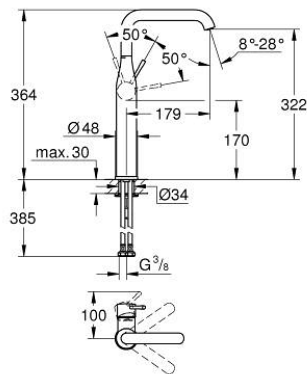

24 170 KF1 ESSENCE BASIN MIXER 1/2" XL-SIZE

PRODUCT DESCRIPTION

- Colour: phantom black
- monobloc installation
- metal lever
- 28 mm ceramic cartridge with GROHE SilkMove
- with temperature limiter
- GROHE Water Saving - Less water, perfect flow
- maximum flow rate (at 3 bar): 6.5 l/min
- GROHE AquaGuide adjustable mousseur
- GROHE FastFixation Plus installation system
- swivel spout with mousseur and stop limiter
- adjustable swivel area 0° / 90° / 360°
- smooth body