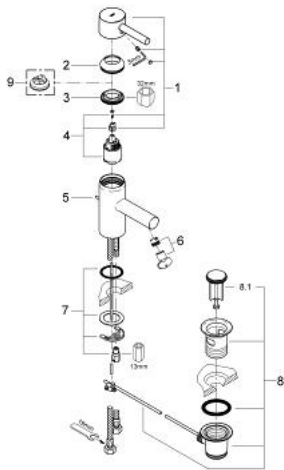

33 562 000 ESSENCE SINGLE-LEVER BASIN MIXER S-SIZE

SPARE PARTS, July 2008 – now

- 1: Lever (Order-nr. 46535000)
- 2: Shield (Order-nr. 46436000)
- 3: Screw coupling (Order-nr. 46460000)
- 4: Cartridge (Order-nr. 46374000)
- 5: Pop-up rod (Order-nr. 10769000)
- 6: Mousseur (Order-nr. 13937000)
- 7: Shank mounting kit (Order-nr. 46249000)
- 8: Pop-up waste set (Order-nr. 28915000)
- 8.1: Plug (Order-nr. 45210000)
- 9: Temperature limiter (Order-nr. 46375000)*