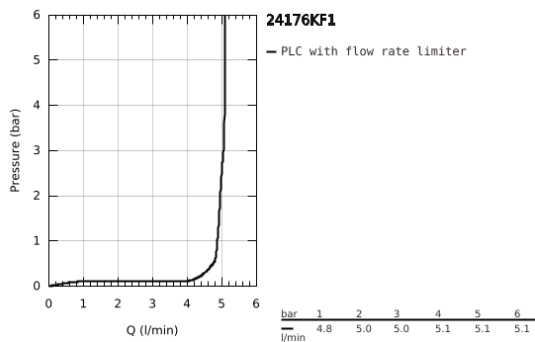

24 176 KF1 **ESSENCE BASIN MIXER 1/2"**
M-SIZE

PRODUCT DESCRIPTION

- Colour: phantom black
- monobloc installation
- metal lever
- 28 mm ceramic cartridge with GROHE SilkMove
- with temperature limiter
- GROHE Water Saving - Less water, perfect flow
- maximum flow rate (at 3 bar): 5 l/min
- GROHE AquaGuide adjustable mousseur
- GROHE FastFixation Plus installation system
- swivel spout with mousseur and stop limiter
- adjustable swivel area 0° / 150° / 360°
- smooth body
- flexible connection hoses
- professional edition