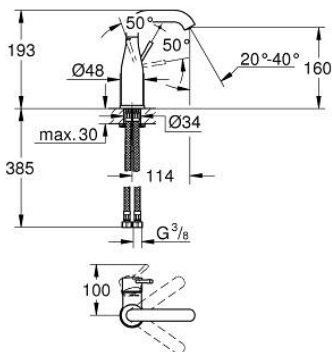

24 176 KF1 **ESSENCE BASIN MIXER 1/2"**
M-SIZE

PRODUCT DESCRIPTION

- Colour: phantom black
- monobloc installation
- metal lever
- 28 mm ceramic cartridge with GROHE SilkMove
- with temperature limiter
- GROHE Water Saving - Less water, perfect flow
- maximum flow rate (at 3 bar): 5 l/min
- GROHE AquaGuide adjustable mousseur
- GROHE FastFixation Plus installation system
- swivel spout with mousseur and stop limiter
- adjustable swivel area 0° / 150° / 360°
- smooth body
- flexible connection hoses
- professional edition