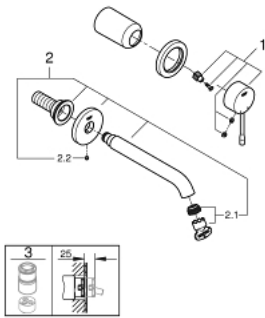

29 192 KF1 ESSENCE 2-HOLE BASIN MIXER M-SIZE

PRODUCT DESCRIPTION

- Colour: phantom black
- wall mounted
- set for final installation for
- 23 571 000 / 32 635 000
- without concealed body
- metal escutcheon
- metal lever
- GROHE Water Saving - Less water, perfect flow
- maximum flow rate (at 3 bar): 5 l/min
- GROHE AquaGuide adjustable mousseur
- centre distance 110 mm
- projection 183 mm
- professional edition

29 192 KF1 ESSENCE 2-HOLE BASIN MIXER M-SIZE

SPARE PARTS, March 2022 – now

- 1: lever (Spare part-nr. 46916KF0)
- 2: spout (Spare part-nr. 48638KF0)
- 2.1: Flow restrictor (Spare part-nr. 48480000)
- 2.2: Screw (Spare part-nr. 43094000)
- 3: Flush pipe extension (Spare part-nr. 46943000)*
- * Optional accessories