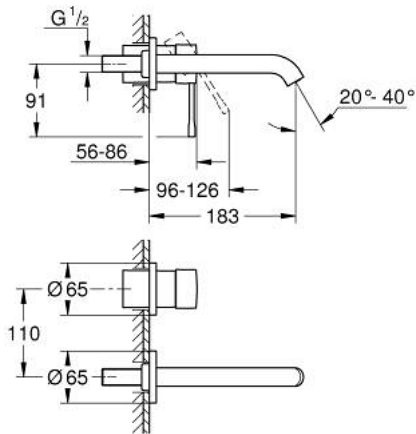

29 192 KF1 ESSENCE 2-HOLE BASIN MIXER M-SIZE

PRODUCT DESCRIPTION

- Colour: phantom black
- wall mounted
- set for final installation for
- 23 571 000 / 32 635 000
- without concealed body
- metal escutcheon
- metal lever
- GROHE Water Saving - Less water, perfect flow
- maximum flow rate (at 3 bar): 5 l/min
- GROHE AquaGuide adjustable mousseur
- centre distance 110 mm
- projection 183 mm
- professional edition

29 192 KF1 ESSENCE 2-HOLE BASIN MIXER M-SIZE

SPARE PARTS, March 2022 – now

- 1: lever (Spare part-nr. 46916KF0)
- 2: spout (Spare part-nr. 48638KF0)
- 2.1: Flow restrictor (Spare part-nr. 48480000)
- 2.2: Screw (Spare part-nr. 43094000)
- 3: Flush pipe extension (Spare part-nr. 46943000)*
- * Optional accessories