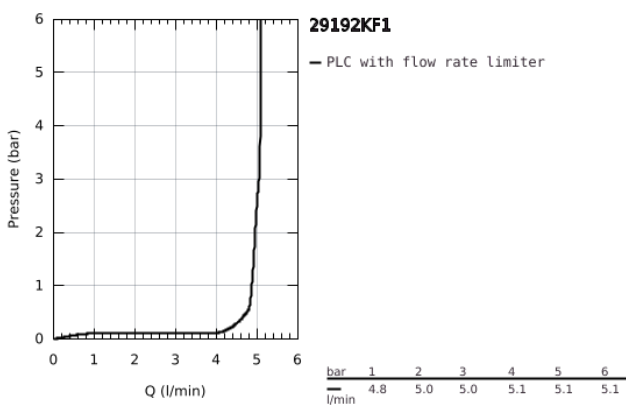

29 192 KF1 ESSENCE 2-HOLE BASIN MIXER M-SIZE

PRODUCT DESCRIPTION

- Colour: phantom black
- wall mounted
- set for final installation for
- 23 571 000 / 32 635 000
- without concealed body
- metal escutcheon
- metal lever
- GROHE Water Saving - Less water, perfect flow
- maximum flow rate (at 3 bar): 5 l/min
- GROHE AquaGuide adjustable mousseur
- centre distance 110 mm
- projection 183 mm
- professional edition

29 192 KF1 ESSENCE 2-HOLE BASIN MIXER M-SIZE

SPARE PARTS, March 2022 – now

- 1: lever (Spare part-nr. 46916KF0)
- 2: spout (Spare part-nr. 48638KF0)
- 2.1: Flow restrictor (Spare part-nr. 48480000)
- 2.2: Screw (Spare part-nr. 43094000)
- 3: Flush pipe extension (Spare part-nr. 46943000)*
- * Optional accessories