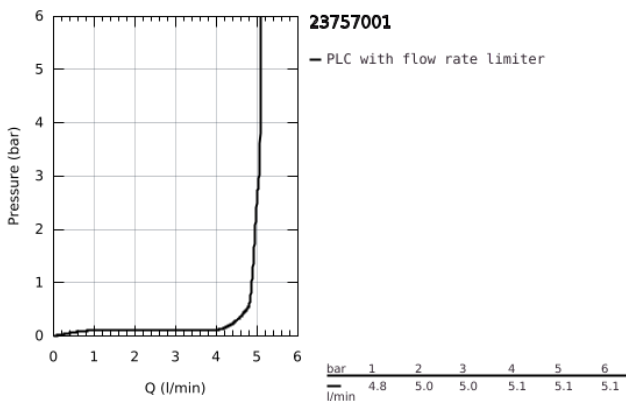

23 757 001 **BAUEDGE BASIN MIXER 1/2"**  
**S-SIZE**

**PRODUCT DESCRIPTION**

- Colour: Chrome
- monobloc installation
- GROHE Long-Life 35 mm ceramic cartridge
- with temperature limiter
- GROHE Long-Life finish
- GROHE Water Saving - Less water, perfect flow
- maximum flow rate (at 3 bar): 5 l/min
- rapid installation system
- smooth body
- flexible connection hoses
- with shower set consisting of
  - hand shower with integrated diverter
  - wall shower holder
  - shower hose
  - shower hose 1500 mm
  - professional edition

23 757 001 **BAUEDGE BASIN MIXER 1/2"**  
**S-SIZE**

23 757 001 **BAUEDGE BASIN MIXER 1/2"**  
**S-SIZE**

**SPARE PARTS**, September 2018 – now

- 1: Shield for cross handle (Spare part-nr. 46492000)
  - 2: Screw coupling (Spare part-nr. 46460000)
  - 3: Cartridge (Spare part-nr. 46374000)
  - 4: Flow restrictor (Spare part-nr. 48280000)
  - 5: Shank mounting kit (Spare part-nr. 46671000)
  - 6: Non-return valve (Spare part-nr. 08565000)
  - 7: Socket Spanner (Spare part-nr. 19332000)\*
  - 8: Mounting wrench (Spare part-nr. 19017000)\*
- \* Optional accessories