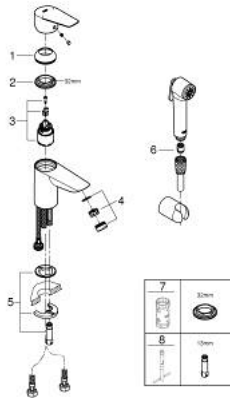

23 757 001 **BAUEDGE BASIN MIXER 1/2"**  
**S-SIZE**

**PRODUCT DESCRIPTION**

- Colour: Chrome
- monobloc installation
- GROHE Long-Life 35 mm ceramic cartridge
- with temperature limiter
- GROHE Long-Life finish
- GROHE Water Saving - Less water, perfect flow
- maximum flow rate (at 3 bar): 5 l/min
- rapid installation system
- smooth body
- flexible connection hoses
- with shower set consisting of
  - hand shower with integrated diverter
  - wall shower holder
  - shower hose
  - shower hose 1500 mm
  - professional edition

23 757 001 **BAUEDGE BASIN MIXER 1/2"**  
**S-SIZE**

23 757 001 **BAUEDGE BASIN MIXER 1/2"**  
**S-SIZE**

**SPARE PARTS**, September 2018 – now

- 1: Shield for cross handle (Spare part-nr. 46492000)
  - 2: Screw coupling (Spare part-nr. 46460000)
  - 3: Cartridge (Spare part-nr. 46374000)
  - 4: Flow restrictor (Spare part-nr. 48280000)
  - 5: Shank mounting kit (Spare part-nr. 46671000)
  - 6: Non-return valve (Spare part-nr. 08565000)
  - 7: Socket Spanner (Spare part-nr. 19332000)\*
  - 8: Mounting wrench (Spare part-nr. 19017000)\*
- \* Optional accessories