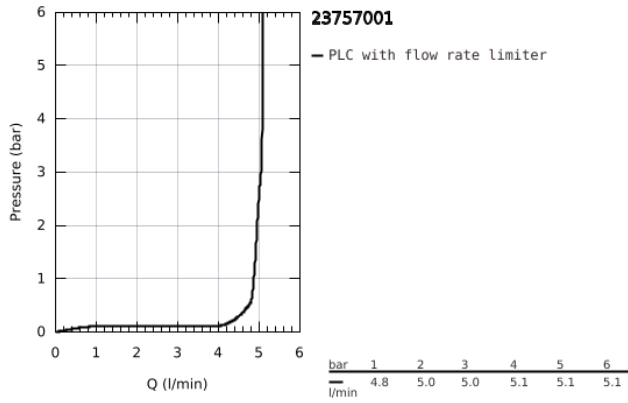

23 757 001 **BAUEDGE BASIN MIXER 1/2"**  
**S-SIZE**

**PRODUCT DESCRIPTION**

- Colour: Chrome
- monobloc installation
- GROHE Long-Life 35 mm ceramic cartridge
- with temperature limiter
- GROHE Long-Life finish
- GROHE Water Saving - Less water, perfect flow
- maximum flow rate (at 3 bar): 5 l/min
- rapid installation system
- smooth body
- flexible connection hoses
- with shower set consisting of
  - hand shower with integrated diverter
  - wall shower holder
  - shower hose
  - shower hose 1500 mm
  - professional edition

23 757 001 **BAUEDGE BASIN MIXER 1/2"**  
**S-SIZE**

23 757 001 **BAUEDGE BASIN MIXER 1/2"**  
**S-SIZE**

**SPARE PARTS**, September 2018 – now

- 1: Shield for cross handle (Spare part-nr. 46492000)
  - 2: Screw coupling (Spare part-nr. 46460000)
  - 3: Cartridge (Spare part-nr. 46374000)
  - 4: Flow restrictor (Spare part-nr. 48280000)
  - 5: Shank mounting kit (Spare part-nr. 46671000)
  - 6: Non-return valve (Spare part-nr. 08565000)
  - 7: Socket Spanner (Spare part-nr. 19332000)\*
  - 8: Mounting wrench (Spare part-nr. 19017000)\*
- \* Optional accessories