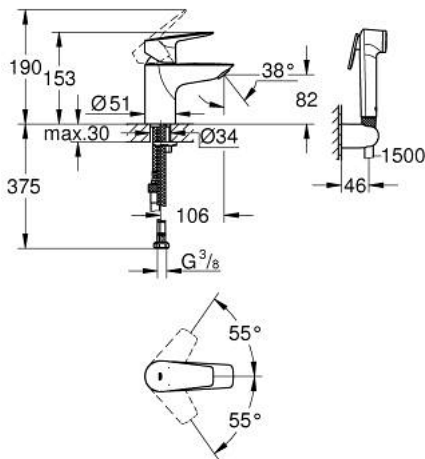

23 757 001 **BAUEDGE BASIN MIXER 1/2"**  
**S-SIZE**

**PRODUCT DESCRIPTION**

- Colour: Chrome
- monobloc installation
- GROHE Long-Life 35 mm ceramic cartridge
- with temperature limiter
- GROHE Long-Life finish
- GROHE Water Saving - Less water, perfect flow
- maximum flow rate (at 3 bar): 5 l/min
- rapid installation system
- smooth body
- flexible connection hoses
- with shower set consisting of
  - hand shower with integrated diverter
  - wall shower holder
  - shower hose
  - shower hose 1500 mm
  - professional edition

23 757 001 **BAUEDGE BASIN MIXER 1/2"**  
**S-SIZE**

23 757 001 **BAUEDGE BASIN MIXER 1/2"**  
**S-SIZE**

**SPARE PARTS**, September 2018 – now

- 1: Shield for cross handle (Spare part-nr. 46492000)
  - 2: Screw coupling (Spare part-nr. 46460000)
  - 3: Cartridge (Spare part-nr. 46374000)
  - 4: Flow restrictor (Spare part-nr. 48280000)
  - 5: Shank mounting kit (Spare part-nr. 46671000)
  - 6: Non-return valve (Spare part-nr. 08565000)
  - 7: Socket Spanner (Spare part-nr. 19332000)\*
  - 8: Mounting wrench (Spare part-nr. 19017000)\*
- \* Optional accessories