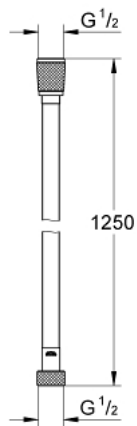

28 362 GL1 SILVERFLEX SHOWER HOSE

PRODUCT DESCRIPTION

- Colour: cool sunrise
- 1250 mm
- smooth surface for easy cleaning
- Rotation cone for TwistStop function
- pressure resistance up to 5 bar
- tensile strength 500 N
- heat resistance 70°C
- AntiFold bendproof
- universal connection G 1/2" x 1/2"
- GROHE ProGrip with knurl structure
- GROHE Long-Life finish