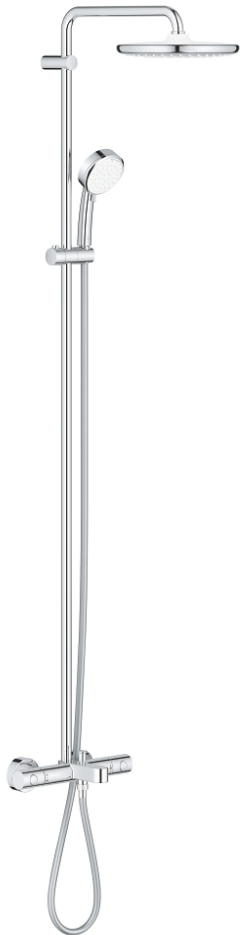

26 672 000 TEMPESTA COSMOPOLITAN SYSTEM 250 SHOWER SYSTEM WITH BATH THERMOSTAT FOR WALL MOUNTING

PRODUCT DESCRIPTION

- Colour: chrome
- consisting of:
 - horizontal swivable 390 mm shower arm
 - exposed thermostat with Aquadimmer function
 - allows change between:
 - head shower Tempesta 250 (26 666)
 - spray pattern:
 - Rain
 - head shower with white rear cover
 - with ball joint
 - rotation angle $\pm 10^\circ$
 - GROHE Water Saving 9.5 l/min flow limiter
 - bath inlet
 - separate diverter for hand shower
 - hand shower Tempesta Cosmopolitan 100 (27 571)
 - 2 spray patterns:
 - Rain, Jet
 - GROHE Water Saving 5.7 l/min flow limiter
 - adjustable in height with gliding element
 - Rotaflex TwistStop shower hose 1750 mm 1/2" x 1/2" (28 410)
 - GROHE Water Saving - Less water, perfect flow
 - GROHE TurboStat compact cartridge with wax thermoelement
 - GROHE SafeStop safety button at 38°C
 - GROHE SafeStop Plus optional temperature limiter at 43°C included
 - GROHE DreamSpray perfect spray pattern
 - GROHE Long-Life finish
 - SpeedClean anti-limescale system
 - Inner WaterGuide for a longer life
 - TwistStop to prevent hose from twisting
 - suitable for instantaneous heaters from 18 kW/h
 - minimum flow rate 7 l/min
 - professional edition