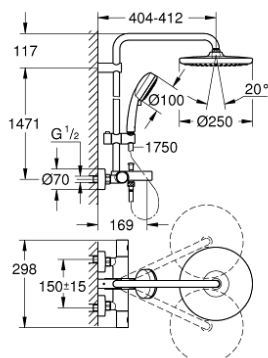

26 672 000 TEMPESTA COSMOPOLITAN SYSTEM 250 SHOWER SYSTEM WITH BATH THERMOSTAT FOR WALL MOUNTING

PRODUCT DESCRIPTION

- Colour: chrome
- consisting of:
  - horizontal swivable 390 mm shower arm
  - exposed thermostat with Aquadimmer function
  - allows change between:
    - head shower Tempesta 250 (26 666)
    - spray pattern:
      - Rain
      - head shower with white rear cover
    - with ball joint
    - rotation angle $\pm 10^\circ$
  - GROHE Water Saving 9.5 l/min flow limiter
  - bath inlet
  - separate diverter for hand shower
  - hand shower Tempesta Cosmopolitan 100 (27 571)
  - 2 spray patterns:
    - Rain, Jet
    - GROHE Water Saving 5.7 l/min flow limiter
  - adjustable in height with gliding element
  - Rotaflex TwistStop shower hose 1750 mm 1/2" x 1/2" (28 410)
  - GROHE Water Saving - Less water, perfect flow
  - GROHE TurboStat compact cartridge with wax thermoelement
  - GROHE SafeStop safety button at 38°C
  - GROHE SafeStop Plus optional temperature limiter at 43°C included
  - GROHE DreamSpray perfect spray pattern
  - GROHE Long-Life finish
  - SpeedClean anti-limescale system
  - Inner WaterGuide for a longer life
  - TwistStop to prevent hose from twisting
  - suitable for instantaneous heaters from 18 kW/h
  - minimum flow rate 7 l/min
  - professional edition