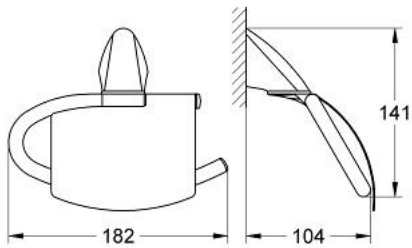

40 333 000 CHIARA TOILET PAPER HOLDER

PRODUCT DESCRIPTION

- Colour: chrome
- with cover
- GROHE Long-Life finish

Pure Freude
an Wasser

40 333 000 CHIARA TOILET PAPER HOLDER

SPARE PARTS, January 2001 – spareParts.validDate.now