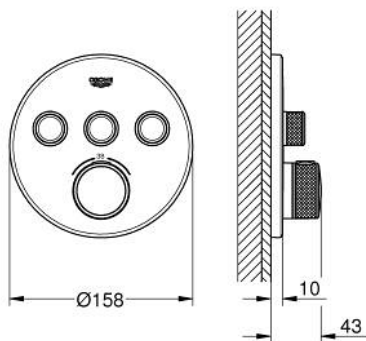

29 508 KF0 GROHTHERM SMARTCONTROL THERMOSTAT FOR CONCEALED INSTALLATION WITH 3 VALVES

PRODUCT DESCRIPTION

- Colour: phantom black
- set for final installation for
- GROHE Rapido SmartBox 35 600/35 604
- metal wall escutcheon with GROHE FastFixation (covered escutcheon and shaft sealing, covered fixing), retroactively 6° adjustable
- GROHE SmartControl push for ON-OFF, turn for volume adjustment from GROHE Water Saving to Full Flow
- exchangeable symbols
- GROHE TurboStat compact cartridge with wax thermoelement
- GROHE ProGrip with knurl structure
- GROHE SafeStop safety button at 38°C(calibration required)
- GROHE SafeStop Plus optional temperature limiter at 43°C or 46°C included
- built-in non return valve and dirt strainers
- multiple outlets can be run simultaneously
- without roughing-in-set
- flow performance: outlet A = 23 l/min outlet B = 27 l/min outlet C = 23 l/min outlet A + B = 33 l/min outlet A + B + C = 36 l/min
- professional edition