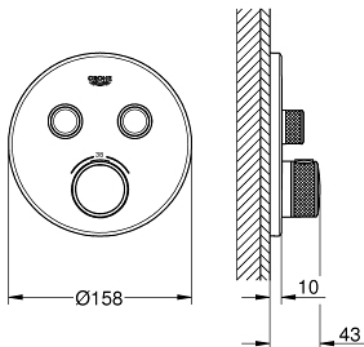

29 507 KF0 GROHTHERM SMARTCONTROL THERMOSTAT FOR CONCEALED INSTALLATION WITH 2 VALVES

PRODUCT DESCRIPTION

- Colour: phantom black
- set for final installation for
- GROHE Rapido SmartBox 35 600/35 604
- metal wall escutcheon with GROHE FastFixation (covered escutcheon and shaft sealing, covered fixing), retroactively 6° adjustable
- GROHE SmartControl push for ON-OFF, turn for volume adjustment from GROHE Water Saving to Full Flow
- exchangeable symbols
- GROHE TurboStat compact cartridge with wax thermoelement
- GROHE ProGrip with knurl structure
- GROHE SafeStop safety button at 38°C (calibration required)
- GROHE SafeStop Plus optional temperature limiter at 43°C or 46°C included
- built-in non return valve and dirt strainers
- multiple outlets can be run simultaneously
- without roughing-in-set
- flow performance: outlet B = 24 l/min outlet C = 26 l/min outlet B+C = 29 l/min
- professional edition