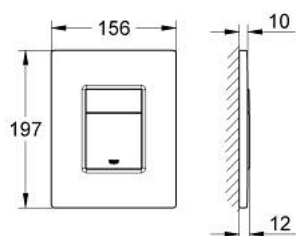

38 732 DL0 SKATE COSMOPOLITAN FLUSH PLATE

PRODUCT DESCRIPTION

- Colour: brushed warm sunset
- for dual flush or start & stop actuation
- for pneumatic drop valve AV1
- for vertical and horizontal installation
- GROHE Long-Life finish
- GROHE Water Saving - Less water, perfect flow

- for combination with Rapid SL 1.13 m with GD 2 cistern

- for use with Rapid SLX please order shaft 66 791 000 (sold separately)

38 732 DL0 SKATE COSMOPOLITAN FLUSH PLATE

SPARE PARTS, November 2016 – now