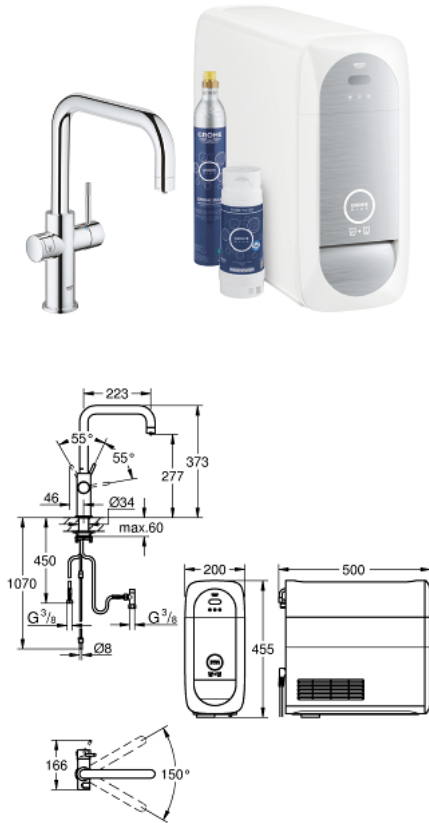

31 456 001 GROHE BLUE HOME U-SPOUT STARTER KIT

PRODUCT DESCRIPTION (1/2)

- Colour: chrome
- GROHE Blue Home single-lever sink mixer with filter function
- push buttons for 3 types of filtered and chilled table water
- still, medium, sparkling
- GROHE Long-Life finish
- GROHE SilkMove 28 mm ceramic cartridge
- swivel tubular spout
- swivel area 150°
- separate inner water ways for filtered and non-filtered water
- flexible connection hoses
- GROHE Blue Home cooler
- delivers 3 liters of chilled sparkling water per hour
- 180 Watt cooling unit, 230 V, 50 Hz
- type of protection IP 21
- CE approved
- requires ventilation holes in the bottom of the kitchen cabinet
- software set-up, monitoring of filter and CO2 capacity via GROHE Watersystems app
- push notifications at low filter resp. CO2 capacity
- GROHE Blue filter S-Size and filter head with flexible water hardness adjustment for regions with water hardness of more than 9° dKH
- compatible with GROHE Blue filter S-Size, M-Size, GROHE Blue activated carbon filter, GROHE Blue Ultrasafe filter and GROHE Blue magnesium+ filter
- GROHE Blue 425 g CO2 bottle

31 456 001 GROHE BLUE HOME U-SPOUT STARTER KIT

SPARE PARTS, September 2021 – now

- 1: Fitting ring (Spare part-nr. 07419000)
- 2: Cap (Spare part-nr. 46581000)
- 3: Lever (Spare part-nr. 46957000)
- 4: Cartridge (Spare part-nr. 46580000)
- 5: Flow control (Spare part-nr. 48343000)
- 6: Operating unit (Spare part-nr. 46958000)
- 7: Dirt strainer (Spare part-nr. 47576000)
- 8: Shank fastening assembly (Spare part-nr. 48384000)
- 9: Support plate (Spare part-nr. 05334000)
- 10: Cooler (Spare part-nr. 40711001)
- 11: Filter head (Spare part-nr. 48344000)
- 12: Filter S-Size (Spare part-nr. 40404001)
- 13: Starter kit 425 g CO₂ bottles (4 pieces) (Spare part-nr. 40422000)
- 14: Glass carafe with lid set