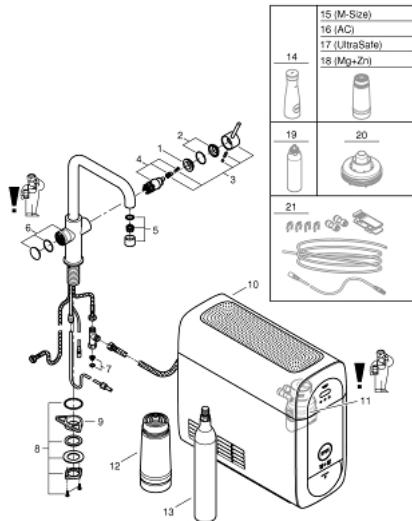

31 456 001 GROHE BLUE HOME U-SPOUT STARTER KIT

SPARE PARTS, September 2021 – now

- 1: Fitting ring (Spare part-nr. 07419000)
- 2: Cap (Spare part-nr. 46581000)
- 3: Lever (Spare part-nr. 46957000)
- 4: Cartridge (Spare part-nr. 46580000)
- 5: Flow control (Spare part-nr. 48343000)
- 6: Operating unit (Spare part-nr. 46958000)
- 7: Dirt strainer (Spare part-nr. 47576000)
- 8: Shank fastening assembly (Spare part-nr. 48384000)
- 9: Support plate (Spare part-nr. 05334000)
- 10: Cooler (Spare part-nr. 40711001)
- 11: Filter head (Spare part-nr. 48344000)
- 12: Filter S-Size (Spare part-nr. 40404001)
- 13: Starter kit 425 g CO₂ bottles (4 pieces) (Spare part-nr. 40422000)
- 14: Glass carafe with lid set

(Spare part-nr. 40405001)*

- 15: Filter M-Size (Spare part-nr. 40430001)*
- 16: Activated carbon filter (Spare part-nr. 40547001)*
- 17: UltraSafe filter (Spare part-nr. 40575002)*
- 18: Magnesium + Zinc filter (Spare part-nr. 40691002)*
- 19: Cleaning cartridge (Spare part-nr. 40434001)*
- 20: cleaning cartridge adapter (Spare part-nr. 40694000)*
- 21: Extension set (Spare part-nr. 40843000)*