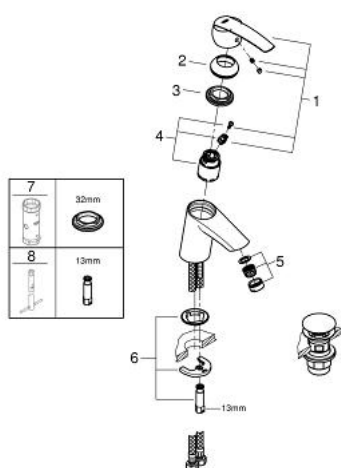

23 550 001 **START SINGLE-LEVER BASIN MIXER 1/2"**
S-SIZE

PRODUCT DESCRIPTION

- Colour: chrome
- single hole installation
- metal lever
- GROHE SilkMove 35 mm ceramic cartridge
- with temperature limiter
- adjustable flow rate limiter
- GROHE Long-Life finish
- GROHE Water Saving mousseur 5.7 l/min
- smooth body
- waste set with push-open plug
- flexible connection hoses
- GROHE FastFixation rapid installation system

23 550 001 **START SINGLE-LEVER BASIN MIXER 1/2"**
S-SIZE

SPARE PARTS, November 2014 – now

- 1: Lever (Order-nr. 46897000)
- 2: Cap (Order-nr. 46492000)
- 3: Screw coupling (Order-nr. 46460000)
- 4: Cartridge (Order-nr. 46374000)
- 5: Mousseur (Order-nr. 48159000)
- 6: Shank mounting kit (Order-nr. 46671000)
- 7: Socket spanner (Order-nr. 19332000)
- 8: Mounting wrench (Order-nr. 19017000)