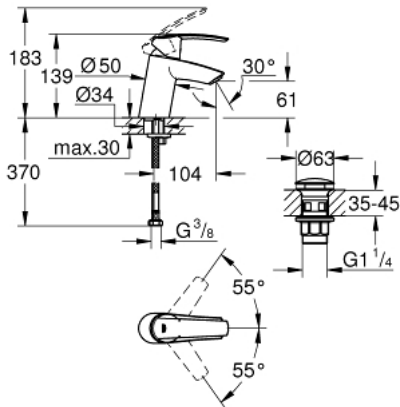

23 550 001 **START SINGLE-LEVER BASIN MIXER 1/2"**
S-SIZE

PRODUCT DESCRIPTION

- Colour: chrome
- single hole installation
- metal lever
- GROHE SilkMove 35 mm ceramic cartridge
- with temperature limiter
- adjustable flow rate limiter
- GROHE Long-Life finish
- GROHE Water Saving mousseur 5.7 l/min
- smooth body
- waste set with push-open plug
- flexible connection hoses
- GROHE FastFixation rapid installation system

23 550 001 **START SINGLE-LEVER BASIN MIXER 1/2"**
S-SIZE

SPARE PARTS, November 2014 – now

- 1: Lever (Order-nr. 46897000)
- 2: Cap (Order-nr. 46492000)
- 3: Screw coupling (Order-nr. 46460000)
- 4: Cartridge (Order-nr. 46374000)
- 5: Mousseur (Order-nr. 48159000)
- 6: Shank mounting kit (Order-nr. 46671000)
- 7: Socket spanner (Order-nr. 19332000)
- 8: Mounting wrench (Order-nr. 19017000)