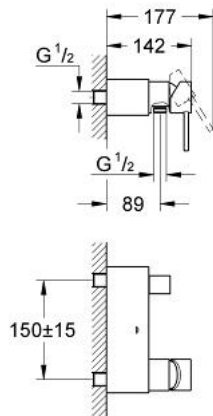

## 32 149 000 ALLURE SINGLE-LEVER SHOWER MIXER 1/2"

### PRODUCT DESCRIPTION

- Colour: chrome
- wall mounted
- GROHE SilkMove 46 mm ceramic cartridge
- GROHE Long-Life finish
- adjustable flow rate limiter
- shower front outlet 1/2" with integrated non return-valve
- flat wall installation with covered unions
- GROHE FastFixation installation system
- protected against backflow

### SPARE PARTS, June 2005 – now

- 1: Lever (Spare part-nr. 46609000)
- 2: Cap (Spare part-nr. 46584000)
- 3: Cartridge (Spare part-nr. 46048000)
- 4: Non-return valve (Spare part-nr. 08565000)
- 5: Bulkhead union (Spare part-nr. 12088000)
- 5.1: Seal Ø4 5 x Ø 3 (Spare part-nr. 0044400M)
- 6: Fixing set (Spare part-nr. 46381V00)
- 7: Temperature limiter (Spare part-nr. 46375000)\*