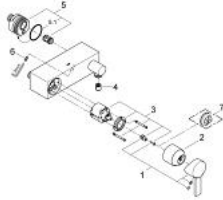

## 32 149 000 ALLURE SINGLE-LEVER SHOWER MIXER 1/2"

### PRODUCT DESCRIPTION

- Colour: chrome
- wall mounted
- GROHE SilkMove 46 mm ceramic cartridge
- GROHE Long-Life finish
- adjustable flow rate limiter
- shower front outlet 1/2" with integrated non return-valve
- flat wall installation with covered unions
- GROHE FastFixation installation system
- protected against backflow

### SPARE PARTS, June 2005 – now

- 1: Lever (Spare part-nr. 46609000)
- 2: Cap (Spare part-nr. 46584000)
- 3: Cartridge (Spare part-nr. 46048000)
- 4: Non-return valve (Spare part-nr. 08565000)
- 5: Bulkhead union (Spare part-nr. 12088000)
- 5.1: Seal Ø4 5 x Ø 3 (Spare part-nr. 0044400M)
- 6: Fixing set (Spare part-nr. 46381V00)
- 7: Temperature limiter (Spare part-nr. 46375000)\*