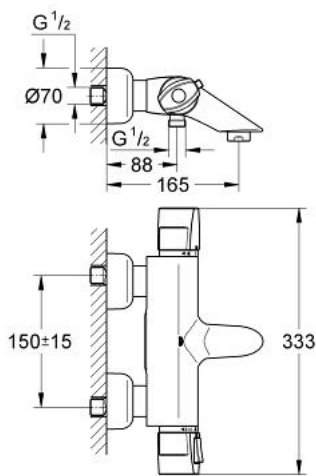

34 230 000 PRECISION COMFORT THERMOSTATIC BATH MIXER 1/2"

PRODUCT DESCRIPTION

- Colour: chrome
- wall mounted
- GROHE CoolTouch safety housing
- GROHE TurboStat compact cartridge with wax thermoelement
- integrated mixed water shut off
- Aquadimmer with multiple function
- flow control
- diverter: bath/shower
- GROHE SafeStop safety button at 38°C
- shower bottom outlet 1/2"
- mousseur
- built-in non return valves and dirt strainers
- covered S-unions
- protected against backflow
- GROHE Water Saving - Less water, perfect flow
- GROHE Long-Life finish

34 230 000 **PRECISION COMFORT THERMOSTATIC BATH MIXER 1/2"**

SPARE PARTS, June 2005 – now

- 1: Handle for shut-off valve (Spare part-nr. 47771000)
- 2: Stop (Spare part-nr. 47750000)
- 3: Aquadimmer (Spare part-nr. 12433000)
- 4: Scale handle Neotherm (Spare part-nr. 47772000)
- 5: Fitting ring (Spare part-nr. 47743000)
- 6: Thermostatic compact cartridge 1/2" (Spare part-nr. 47439000)
- 7: Dirt strainer (Spare part-nr. 0726400M)
- 8: Non-return valve (Spare part-nr. 08565000)
- 9: Mousseur (Spare part-nr. 13927000)
- 10: Extension set, 30 mm (Spare part-nr. 46238000)*
- 11: Socket spanner (Spare part-nr. 19332000)*
- 12: GROHE TurboStat cartridge 1/2" (Spare part-nr. 47175000)*