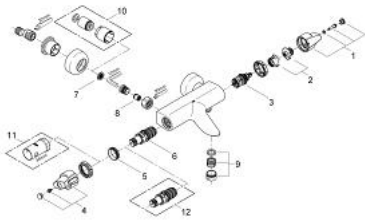

34 230 000 PRECISION COMFORT THERMOSTATIC BATH MIXER 1/2"

PRODUCT DESCRIPTION

- Colour: chrome
- wall mounted
- GROHE CoolTouch safety housing
- GROHE TurboStat compact cartridge with wax thermoelement
- integrated mixed water shut off
- Aquadimmer with multiple function
- flow control
- diverter: bath/shower
- GROHE SafeStop safety button at 38°C
- shower bottom outlet 1/2"
- mousseur
- built-in non return valves and dirt strainers
- covered S-unions
- protected against backflow
- GROHE Water Saving - Less water, perfect flow
- GROHE Long-Life finish

34 230 000 **PRECISION COMFORT THERMOSTATIC BATH MIXER 1/2"**

SPARE PARTS, June 2005 – now

- 1: Handle for shut-off valve (Spare part-nr. 47771000)
- 2: Stop (Spare part-nr. 47750000)
- 3: Aquadimmer (Spare part-nr. 12433000)
- 4: Scale handle Neotherm (Spare part-nr. 47772000)
- 5: Fitting ring (Spare part-nr. 47743000)
- 6: Thermostatic compact cartridge 1/2" (Spare part-nr. 47439000)
- 7: Dirt strainer (Spare part-nr. 0726400M)
- 8: Non-return valve (Spare part-nr. 08565000)
- 9: Mousseur (Spare part-nr. 13927000)
- 10: Extension set, 30 mm (Spare part-nr. 46238000)*
- 11: Socket spanner (Spare part-nr. 19332000)*
- 12: GROHE TurboStat cartridge 1/2" (Spare part-nr. 47175000)*