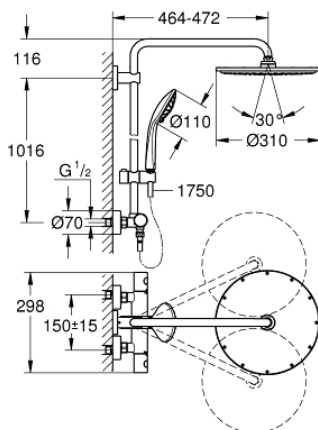

## 26 075 GN0 EUPHORIA SYSTEM 310 SHOWER SYSTEM WITH THERMOSTATIC MIXER FOR WALL MOUNTING

### PRODUCT DESCRIPTION

- Colour: brushed cool sunrise
- consisting of:
  - horizontal swivable 450 mm shower arm
  - exposed thermostat with Aquadimmer function
  - allows change between:
    - Rainshower Cosmopolitan 310 metal head shower (27 477)
    - spray pattern: Rain
    - maximum flow rate (at 3 bar): 13.5 l/min
  - with ball joint
  - rotation angle  $\pm 15^\circ$
  - hand shower Euphoria 110 Massage (27 221)
  - 3 spray patterns:
    - Rain, Massage, SmartRain
    - maximum flow rate (at 3 bar): 11.5 l/min
    - adjustable in height with gliding element
  - Silverflex shower hose 1750 mm 1/2" x 1/2" (28 388)
  - GROHE TurboStat compact cartridge with wax thermoelement
  - GROHE SafeStop safety button at 38°C
  - GROHE SafeStop Plus optional temperature limiter at 43°C included
  - GROHE MetalGrip ergonomically shaped metal handles
  - GROHE DreamSpray perfect spray pattern
  - GROHE Long-Life finish
  - GROHE SprayDimmer (stepless flow rate reduction)
  - Inner WaterGuide for a longer life
  - SpeedClean anti-limescale system
  - TwistStop to prevent hose from twisting
  - suitable for instantaneous heaters from 18 kW/h
  - minimum flow rate 7 l/min
  - optional upgrade: GROHE EasyReach tray (26 362), sold separately