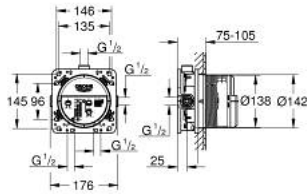

35 604 000 **RAPIDO SMARTBOX UNIVERSAL ROUGH-IN BOX, 1/2"**

PRODUCT DESCRIPTION

- 3 outlets 1/2"
- 2 inlets below, 1/2"
- installation depth 75-105 mm
- connection unit in DR brass
- pre-mounted flushing plug
- stable build-in box and protective cover
- fixing options for solid walls and dry cladding
- gasket
- without set for final installation
- professional edition

35 604 000 **RAPIDO SMARTBOX UNIVERSAL ROUGH-IN BOX, 1/2"**

SPARE PARTS, August 2020 – now

1: Replacement kit for seal (Spare part-nr. 48263000)*

* Optional accessories