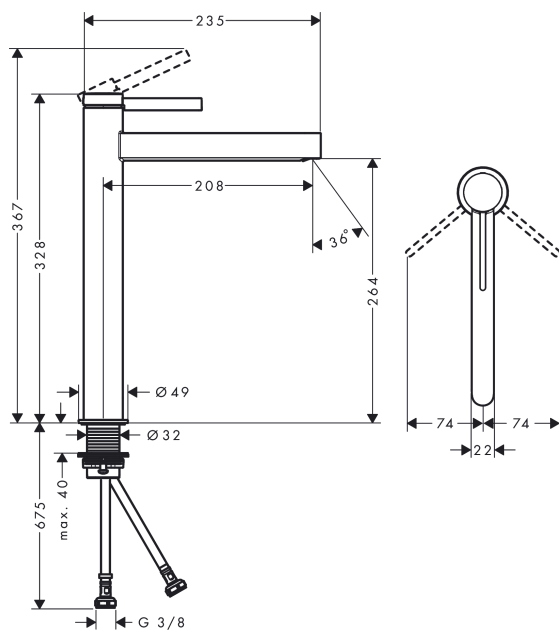

Finoris

Single lever basin mixer 260 for wash bowls with push-open waste set

Finish: **Matt Black** Article Number: **76070670**

Description

product features

- consists of: single lever basin mixer, waste set
- ComfortZone: 260
- projection: 208 mm
- spout height: 264 mm
- handle variant: lever handle
- spray type: laminar spray
- maximum flow rate at 3 bar: 5 l/min
- ceramic cartridge
- temperature limitation adjustable
- suitable for continuous flow water heaters
- push-open waste set G 1¼
- material waste set: metal
- connection type: G ¾ hose connections
- connection dimension: DN15
- EU taxonomy: max. 6 l/min - Substantial Contribution (SC) possible

Technology

Design awards

reddot winner 2021

Product image

Scale drawing

Finoris

Single lever basin mixer 260 for wash bowls with push-open waste set

Finish: **Matt Black** Article Number: **76070670**

Flowchart

Finoris
Single lever basin mixer 260 for wash bowls with push-open waste set
 Finish: **Matt Black** Article Number: **76070670**

Exploded Drawing

Year of production: >06/21

Finoris

Single lever basin mixer 260 for wash bowls with push-open waste set

Finish: **Matt Black** Article Number: **76070670**

Spare part list

Year of production: >06/21

Pos.	Description	Article Number	PC	PU
1	handle	94266670	61	1
2	screw cover	93735460	3	1
3	hollow set screw M5x5	98446000	1	1
4	flange	93737670	59	1
5	nut	92926000	5	1
6	O-ring 30x1,5	98433000	1	1
7	O-ring 29x2	98391000	1	1
8	O-ring 25x1,5	98146000	1	1
9	cartridge, assy	93760000	13	1
10	seal	93383000	4	1
11	adapter for cartridge	98866000	8	1
12	spray former	93973000	6	1
13	special tool	98987000	3	1
14	escutcheon	94265670	56	1
15	flat seal	98749000	2	1
16	fixing set (Ø 32)	13961000	7	1
17	lever collar	97548000	1	1
18	connection hose	94267000	9	1
19	O-ring 6,6x1,6	93019000	1	1
a	push-open waste set	50100670	99	1
b	fixation extension 35 mm	13898000	12	1