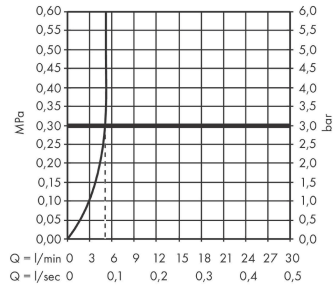

Finoris

Single lever basin mixer 260 for wash bowls with push-open waste set

Finish: **Matt Black** Article Number: **76070670**

Description

product features

- consists of: single lever basin mixer, waste set
- ComfortZone: 260
- projection: 208 mm
- spout height: 264 mm
- handle variant: lever handle
- spray type: laminar spray
- maximum flow rate at 3 bar: 5 l/min
- ceramic cartridge
- temperature limitation adjustable
- suitable for continuous flow water heaters
- push-open waste set G 1¼
- material waste set: metal
- connection type: G ¾ hose connections
- connection dimension: DN15
- EU taxonomy: max. 6 l/min - Substantial Contribution (SC) possible

Technology

Design awards

reddot winner 2021

Product image

Scale drawing

Finoris

Single lever basin mixer 260 for wash bowls with push-open waste set

Finish: **Matt Black** Article Number: **76070670**

Flowchart

Finoris
Single lever basin mixer 260 for wash bowls with push-open waste set
 Finish: **Matt Black** Article Number: **76070670**

Exploded Drawing

Year of production: >06/21

Finoris

Single lever basin mixer 260 for wash bowls with push-open waste set