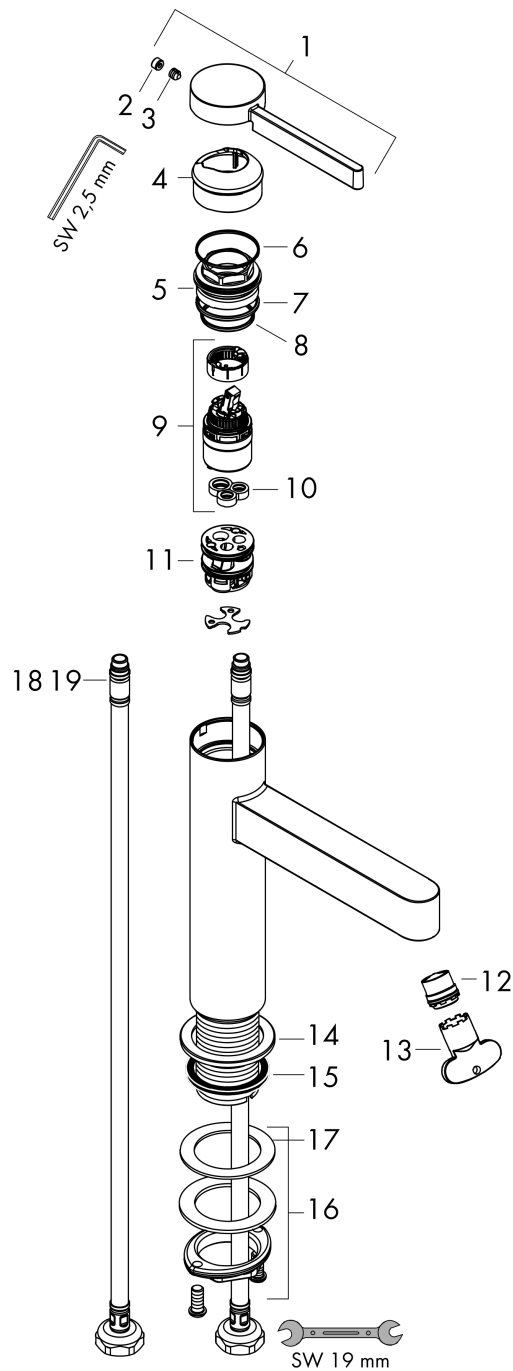

Finoris

Single lever basin mixer 260 for wash bowls with push-open waste set

Finish: **Matt Black** Article Number: **76070670**

Description

product features

- consists of: single lever basin mixer, waste set
- ComfortZone: 260
- projection: 208 mm
- spout height: 264 mm
- handle variant: lever handle
- spray type: laminar spray
- maximum flow rate at 3 bar: 5 l/min
- ceramic cartridge
- temperature limitation adjustable
- suitable for continuous flow water heaters
- push-open waste set G 1¼
- material waste set: metal
- connection type: G ¾ hose connections
- connection dimension: DN15
- EU taxonomy: max. 6 l/min - Substantial Contribution (SC) possible

Technology

Design awards

reddot winner 2021

Product image

Scale drawing

Finoris

Single lever basin mixer 260 for wash bowls with push-open waste set

Finish: **Matt Black** Article Number: **76070670**

Flowchart

Finoris
Single lever basin mixer 260 for wash bowls with push-open waste set
 Finish: **Matt Black** Article Number: **76070670**

Exploded Drawing

Year of production: >06/21

Finoris

Single lever basin mixer 260 for wash bowls with push-open waste set

Finish: **Matt Black** Article Number: **76070670**

Spare part list

Year of production: >06/21

Pos.	Description	Article Number	PC	PU
1	handle	94266670	61	1
2	screw cover	93735460	3	1
3	hollow set screw M5x5	98446000	1	1
4	flange	93737670	59	1
5	nut	92926000	5	1
6	O-ring 30x1,5	98433000	1	1
7	O-ring 29x2	98391000	1	1
8	O-ring 25x1,5	98146000	1	1
9	cartridge, assy	93760000	13	1
10	seal	93383000	4	1
11	adapter for cartridge	98866000	8	1
12	spray former	93973000	6	1
13	special tool	98987000	3	1
14	escutcheon	94265670	56	1
15	flat seal	98749000	2	1
16	fixing set (Ø 32)	13961000	7	1
17	lever collar	97548000	1	1
18	connection hose	94267000	9	1
19	O-ring 6,6x1,6	93019000	1	1
a	push-open waste set	50100670	99	1
b	fixation extension 35 mm	13898000	12	1