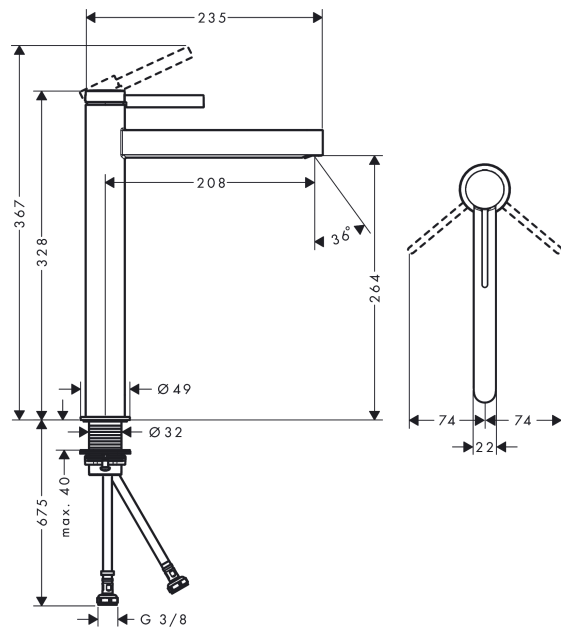

##### product features

- consists of: single lever basin mixer, waste set
- ComfortZone: 260
- projection: 208 mm
- spout height: 264 mm
- handle variant: lever handle
- spray type: laminar spray
- maximum flow rate at 3 bar: 5 l/min
- ceramic cartridge
- temperature limitation adjustable
- suitable for continuous flow water heaters
- push-open waste set G 1¼
- material waste set: metal
- connection type: G ¾ hose connections
- connection dimension: DN15
- EU taxonomy: max. 6 l/min - Substantial Contribution (SC) possible

#### Product image

#### Scale drawing

**Finoris**

**Single lever basin mixer 260 for wash bowls with push-open waste set**

Finish: **Chrome** Article Number: **76070000**

**Flowchart**

**Finoris**  
**Single lever basin mixer 260 for wash bowls with push-open waste set**  
 Finish: **Chrome** Article Number: **76070000**