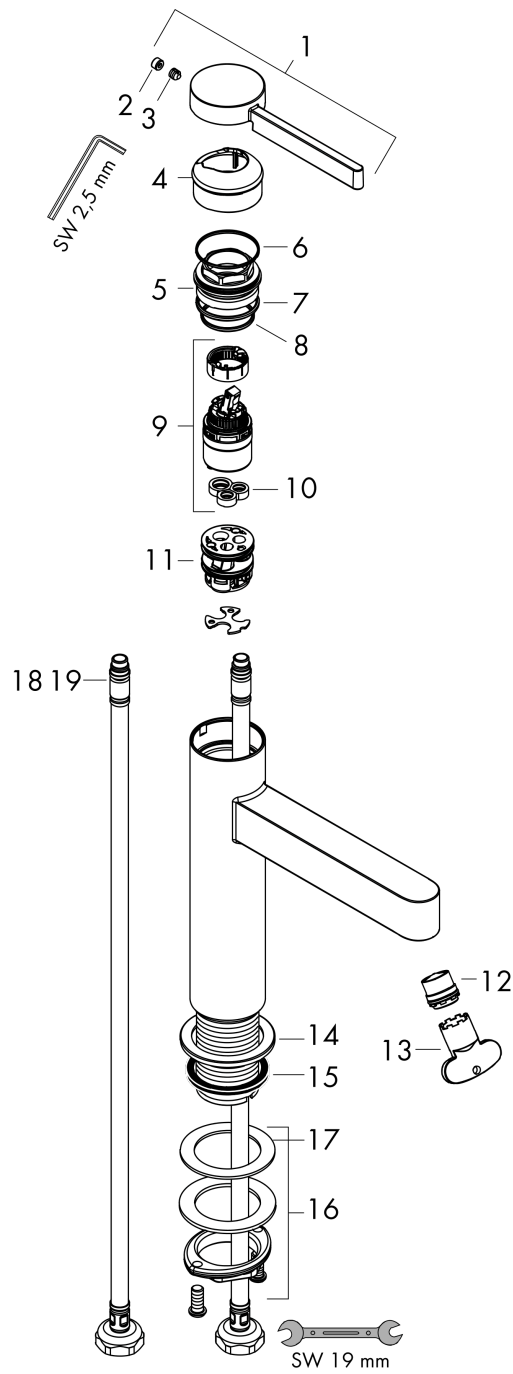

##### product features

- consists of: single lever basin mixer, waste set
- ComfortZone: 260
- projection: 208 mm
- spout height: 264 mm
- handle variant: lever handle
- spray type: laminar spray
- maximum flow rate at 3 bar: 5 l/min
- ceramic cartridge
- temperature limitation adjustable
- suitable for continuous flow water heaters
- push-open waste set G 1¼
- material waste set: metal
- connection type: G ¾ hose connections
- connection dimension: DN15
- EU taxonomy: max. 6 l/min - Substantial Contribution (SC) possible

#### Scale drawing

**Finoris**

**Single lever basin mixer 260 for wash bowls with push-open waste set**

Finish: **Chrome** Article Number: **76070000**

**Flowchart**

**Finoris**  
**Single lever basin mixer 260 for wash bowls with push-open waste set**  
 Finish: **Chrome** Article Number: **76070000**

Exploded Drawing

Year of production: >06/21

### Spare part list

Year of production: >06/21

Pos.	Description	Article Number	PC	PU
1	handle	94266000	11	1
2	screw cover	93735460	3	1
3	hollow set screw M5x5	98446000	1	1
4	flange	93737000	9	1
5	nut	92926000	5	1
6	O-ring 30x1,5	98433000	1	1
7	O-ring 29x2	98391000	1	1
8	O-ring 25x1,5	98146000	1	1
9	cartridge, assy	93760000	13	1
10	seal	93383000	4	1
11	adapter for cartridge	98866000	8	1
12	spray former	93973000	6	1
13	special tool	98987000	3	1
14	escutcheon	94265000	6	1
15	flat seal	98749000	2	1
16	fixing set (Ø 32)	13961000	7	1
17	lever collar	97548000	1	1
18	connection hose	94267000	9	1
19	O-ring 6,6x1,6	93019000	1	1
a	push-open waste set	50100000	99	1
b	fixation extension 35 mm	13898000	12	1