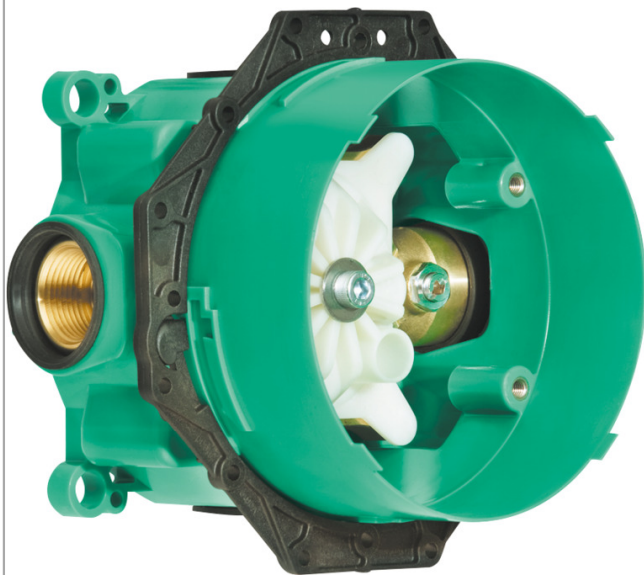

iBox universal
Basic set with shut-off unit
 Finish: Article Number: **01850180**

Description

product features

- suitable for all shower, bath tub and thermostat finish sets for concealed installation
- connection thread: Rp 3/4
- connection dimension: DN20
- sound-decoupled installation

Certificates / Sustainability

Product image

Scale drawing

iBox universal
Basic set with shut-off unit
 Finish: Article Number: **01850180**

Exploded Drawing

Year of production: >07/11

iBox universal
Basic set with shut-off unit
 Finish: Article Number: **01850180**

Spare part list

Year of production: >07/11

Pos.	Description	Article Number	PC	PU
1	flushing unit complete	98560000	10	1
2	hexagon socket screw M6x60	97785000	1	1
3	plug Ø 15 mm	97611001	4	1
4	O-ring 11x2	98127000	1	1
5	plug Ø 12 mm	97611000	4	1
6	O-ring 9x2	98119000	1	1
7	sealing foil	96445000	3	1
8	displacing ring	98797000	9	1
9	reduction coupling	97759000	5	1
10	reduction coupling	97759980	11	1
11	seal	97739000	1	1
12	extension 25 mm	13595000	98	1
13	set of fixing screws	97747000	1	1
14	extension 10 mm for iBox universal with shut-off unit	92332000	15	1
15	fit-up aid	93500000	98	1
a	service set	92874000	21	1