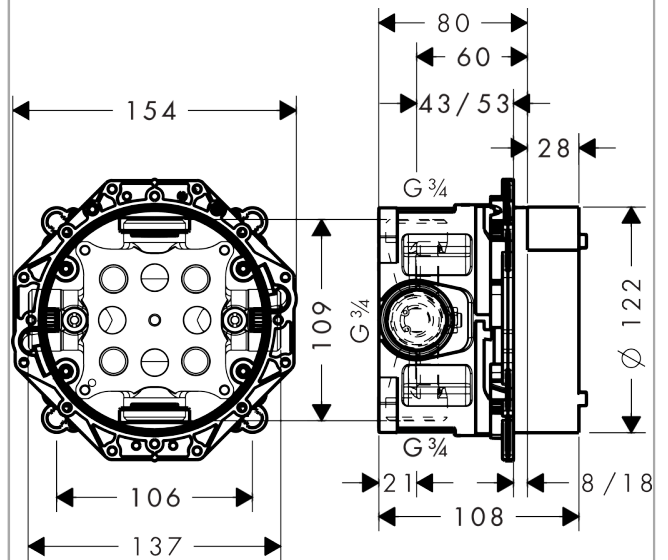

iBox universal
Basic set with shut-off unit
 Finish: Article Number: **01850180**

Description

product features

- suitable for all shower, bath tub and thermostat finish sets for concealed installation
- connection thread: Rp 3/4
- connection dimension: DN20
- sound-decoupled installation

Certificates / Sustainability

Product image

Scale drawing

iBox universal
Basic set with shut-off unit
 Finish: Article Number: **01850180**

Exploded Drawing

Year of production: >07/11

iBox universal
Basic set with shut-off unit
 Finish: Article Number: **01850180**

Spare part list

Year of production: >07/11

Pos.	Description	Article Number	PC	PU
1	flushing unit complete	98560000	10	1
2	hexagon socket screw M6x60	97785000	1	1
3	plug Ø 15 mm	97611001	4	1
4	O-ring 11x2	98127000	1	1
5	plug Ø 12 mm	97611000	4	1
6	O-ring 9x2	98119000	1	1
7	sealing foil	96445000	3	1
8	displacing ring	98797000	9	1
9	reduction coupling	97759000	5	1
10	reduction coupling	97759980	11	1
11	seal	97739000	1	1
12	extension 25 mm	13595000	98	1
13	set of fixing screws	97747000	1	1
14	extension 10 mm for iBox universal with shut-off unit	92332000	15	1
15	fit-up aid	93500000	98	1
a	service set	92874000	21	1