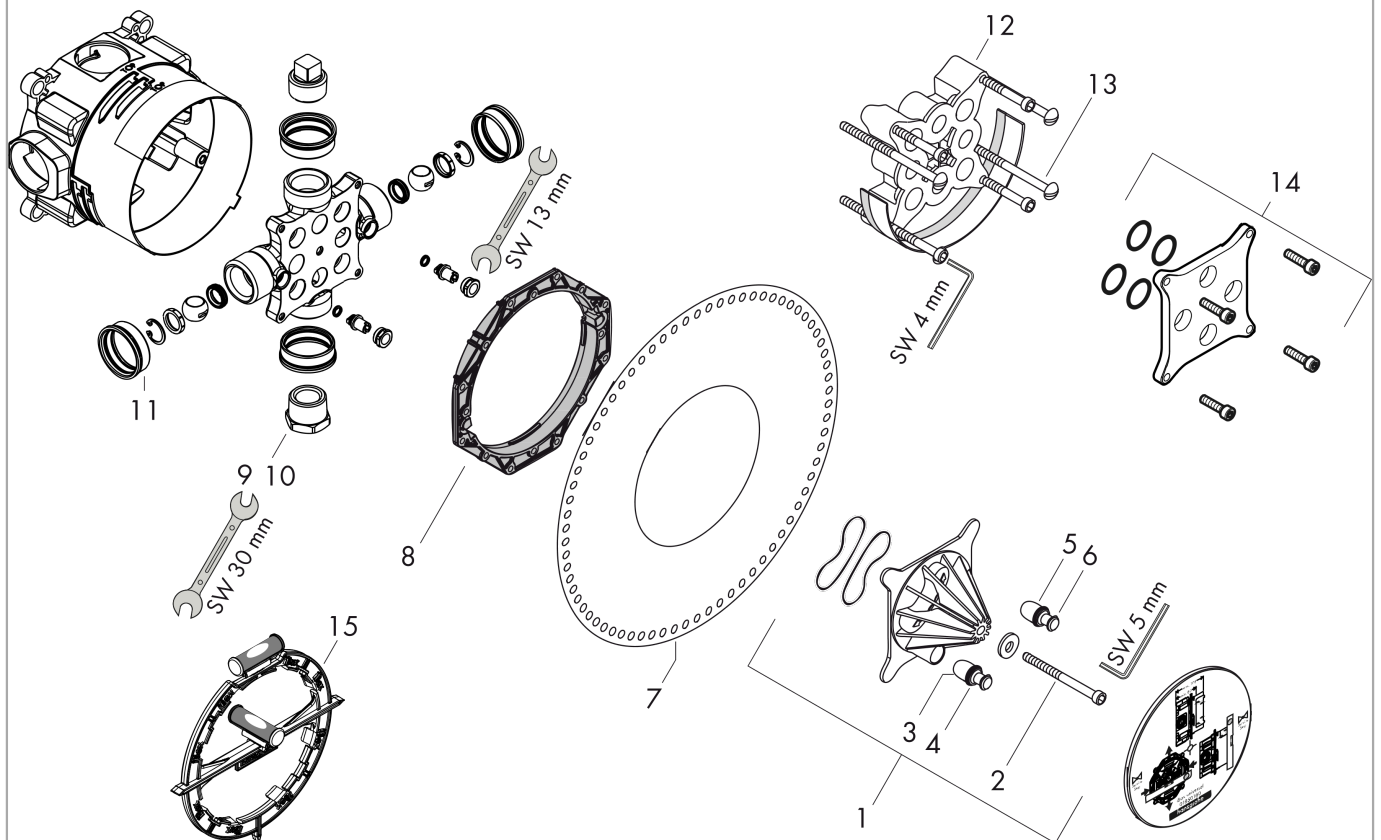

iBox universal
Basic set with shut-off unit
 Finish: Article Number: **01850180**

Description

product features

- suitable for all shower, bath tub and thermostat finish sets for concealed installation
- connection thread: Rp 3/4
- connection dimension: DN20
- sound-decoupled installation

Certificates / Sustainability

Product image

Scale drawing

iBox universal
Basic set with shut-off unit
 Finish: Article Number: **01850180**

Exploded Drawing

Year of production: >07/11

iBox universal
Basic set with shut-off unit
 Finish: Article Number: **01850180**

Spare part list

Year of production: >07/11

Pos.	Description	Article Number	PC	PU
1	flushing unit complete	98560000	10	1
2	hexagon socket screw M6x60	97785000	1	1
3	plug Ø 15 mm	97611001	4	1
4	O-ring 11x2	98127000	1	1
5	plug Ø 12 mm	97611000	4	1
6	O-ring 9x2	98119000	1	1
7	sealing foil	96445000	3	1
8	displacing ring	98797000	9	1
9	reduction coupling	97759000	5	1
10	reduction coupling	97759980	11	1
11	seal	97739000	1	1
12	extension 25 mm	13595000	98	1
13	set of fixing screws	97747000	1	1
14	extension 10 mm for iBox universal with shut-off unit	92332000	15	1
15	fit-up aid	93500000	98	1
a	service set	92874000	21	1