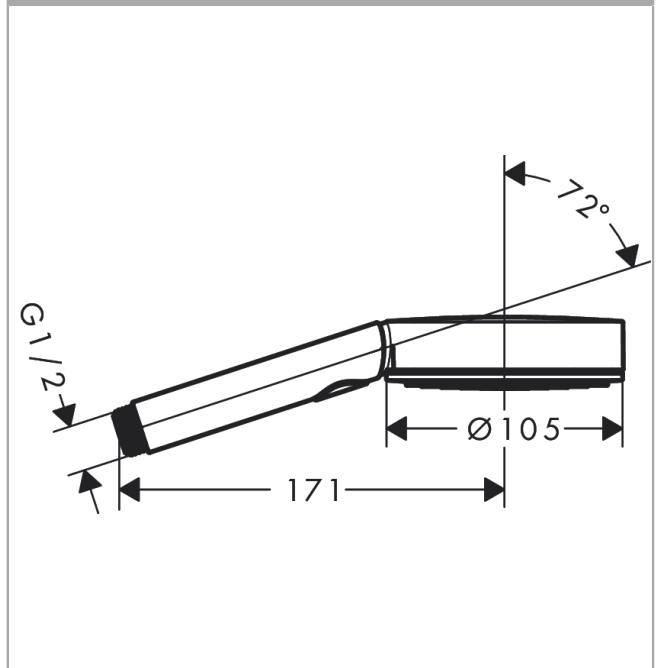

Scale drawing