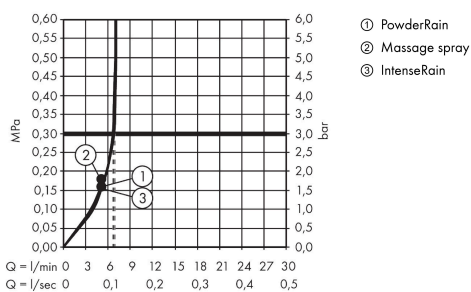

Flowchart

The consumption was measured in combination with the appropriate fittings (thermostat/mixer/in-wall valve) to reflect actual application in practice.