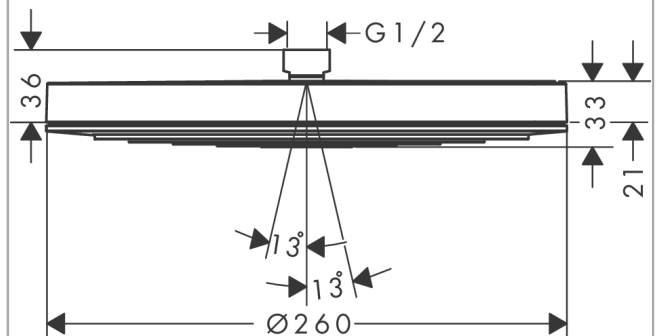

Pulsify S
Overhead shower 260 1jet
 Finish: **Chrome** Article Number: **24140000**

Description

product features

- shower head size: 260 mm
- spray type: PowderRain
- flow rate PowderRain spray at 3 bar: 12,3 l/min
- function from: 6,9 l/min
- maximum flow rate at 3 bar: 12,3 l/min
- minimum flow pressure: 1 bar
- Fast Drain empties the overhead shower from an angle of 10°
- ball-joint: overhead shower angle adjustable
- material spray disc: plastic
- spray disc surface: graphite
- installation: ceiling or wall
- connection thread: G 1/2
- connection dimension: DN15
- suitable for continuous flow water heaters

Technology

Design awards

reddot winner 2021

Product image

Scale drawing

Pulsify S
Overhead shower 260 1jet
 Finish: **Chrome** Article Number: **24140000**

Flowchart

Pulsify S
Overhead shower 260 1jet
 Finish: **Chrome** Article Number: **24140000**

Exploded Drawing

Year of production: >01/23

Pulsify S
Overhead shower 260 1jet
 Finish: **Chrome** Article Number: **24140000**

Spare part list

Year of production: >01/23

Pos.	Description	Article Number	PC	PU
1	lock washer	98942000	6	1
2	filter packing	94246000	1	1