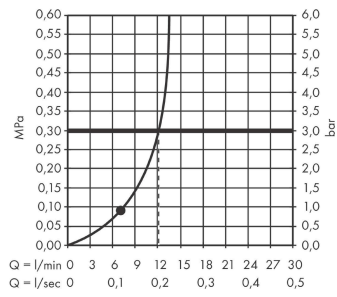

Pulsify S
Overhead shower 260 1jet
 Finish: **Chrome** Article Number: **24140000**

Description

product features

- shower head size: 260 mm
- spray type: PowderRain
- flow rate PowderRain spray at 3 bar: 12,3 l/min
- function from: 6,9 l/min
- maximum flow rate at 3 bar: 12,3 l/min
- minimum flow pressure: 1 bar
- Fast Drain empties the overhead shower from an angle of 10°
- ball-joint: overhead shower angle adjustable
- material spray disc: plastic
- spray disc surface: graphite
- installation: ceiling or wall
- connection thread: G 1/2
- connection dimension: DN15
- suitable for continuous flow water heaters

Technology

Design awards

reddot winner 2021

Product image

Scale drawing

Pulsify S
Overhead shower 260 1jet
 Finish: **Chrome** Article Number: **24140000**

Flowchart

Pulsify S
Overhead shower 260 1jet
 Finish: **Chrome** Article Number: **24140000**