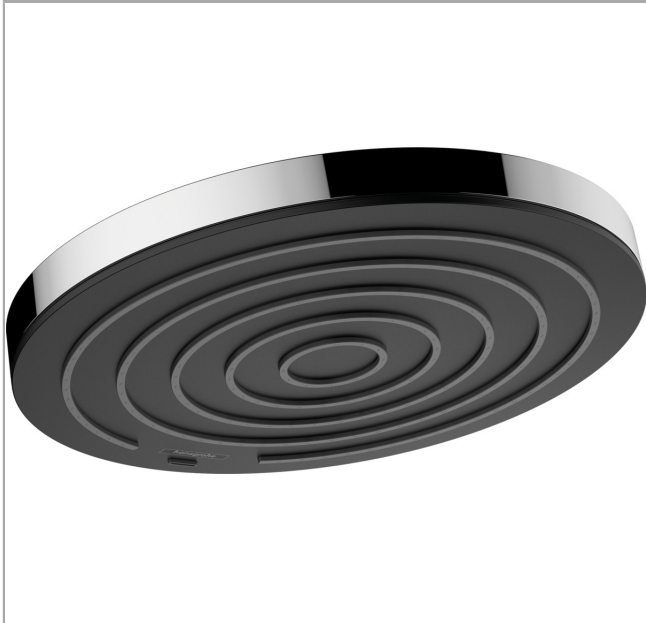

Pulsify S
Overhead shower 260 1jet
 Finish: **Chrome** Article Number: **24140000**

Description

product features

- shower head size: 260 mm
- spray type: PowderRain
- flow rate PowderRain spray at 3 bar: 12,3 l/min
- function from: 6,9 l/min
- maximum flow rate at 3 bar: 12,3 l/min
- minimum flow pressure: 1 bar
- Fast Drain empties the overhead shower from an angle of 10°
- ball-joint: overhead shower angle adjustable
- material spray disc: plastic
- spray disc surface: graphite
- installation: ceiling or wall
- connection thread: G 1/2
- connection dimension: DN15
- suitable for continuous flow water heaters

Technology

Design awards

reddot winner 2021

Product image

Scale drawing

Pulsify S
Overhead shower 260 1jet
 Finish: **Chrome** Article Number: **24140000**

Flowchart

Pulsify S
Overhead shower 260 1jet
 Finish: **Chrome** Article Number: **24140000**

Exploded Drawing

Year of production: >01/23

Pulsify S
Overhead shower 260 1jet
 Finish: **Chrome** Article Number: **24140000**

Spare part list

Year of production: >01/23

Pos.	Description	Article Number	PC	PU
1	lock washer	98942000	6	1
2	filter packing	94246000	1	1