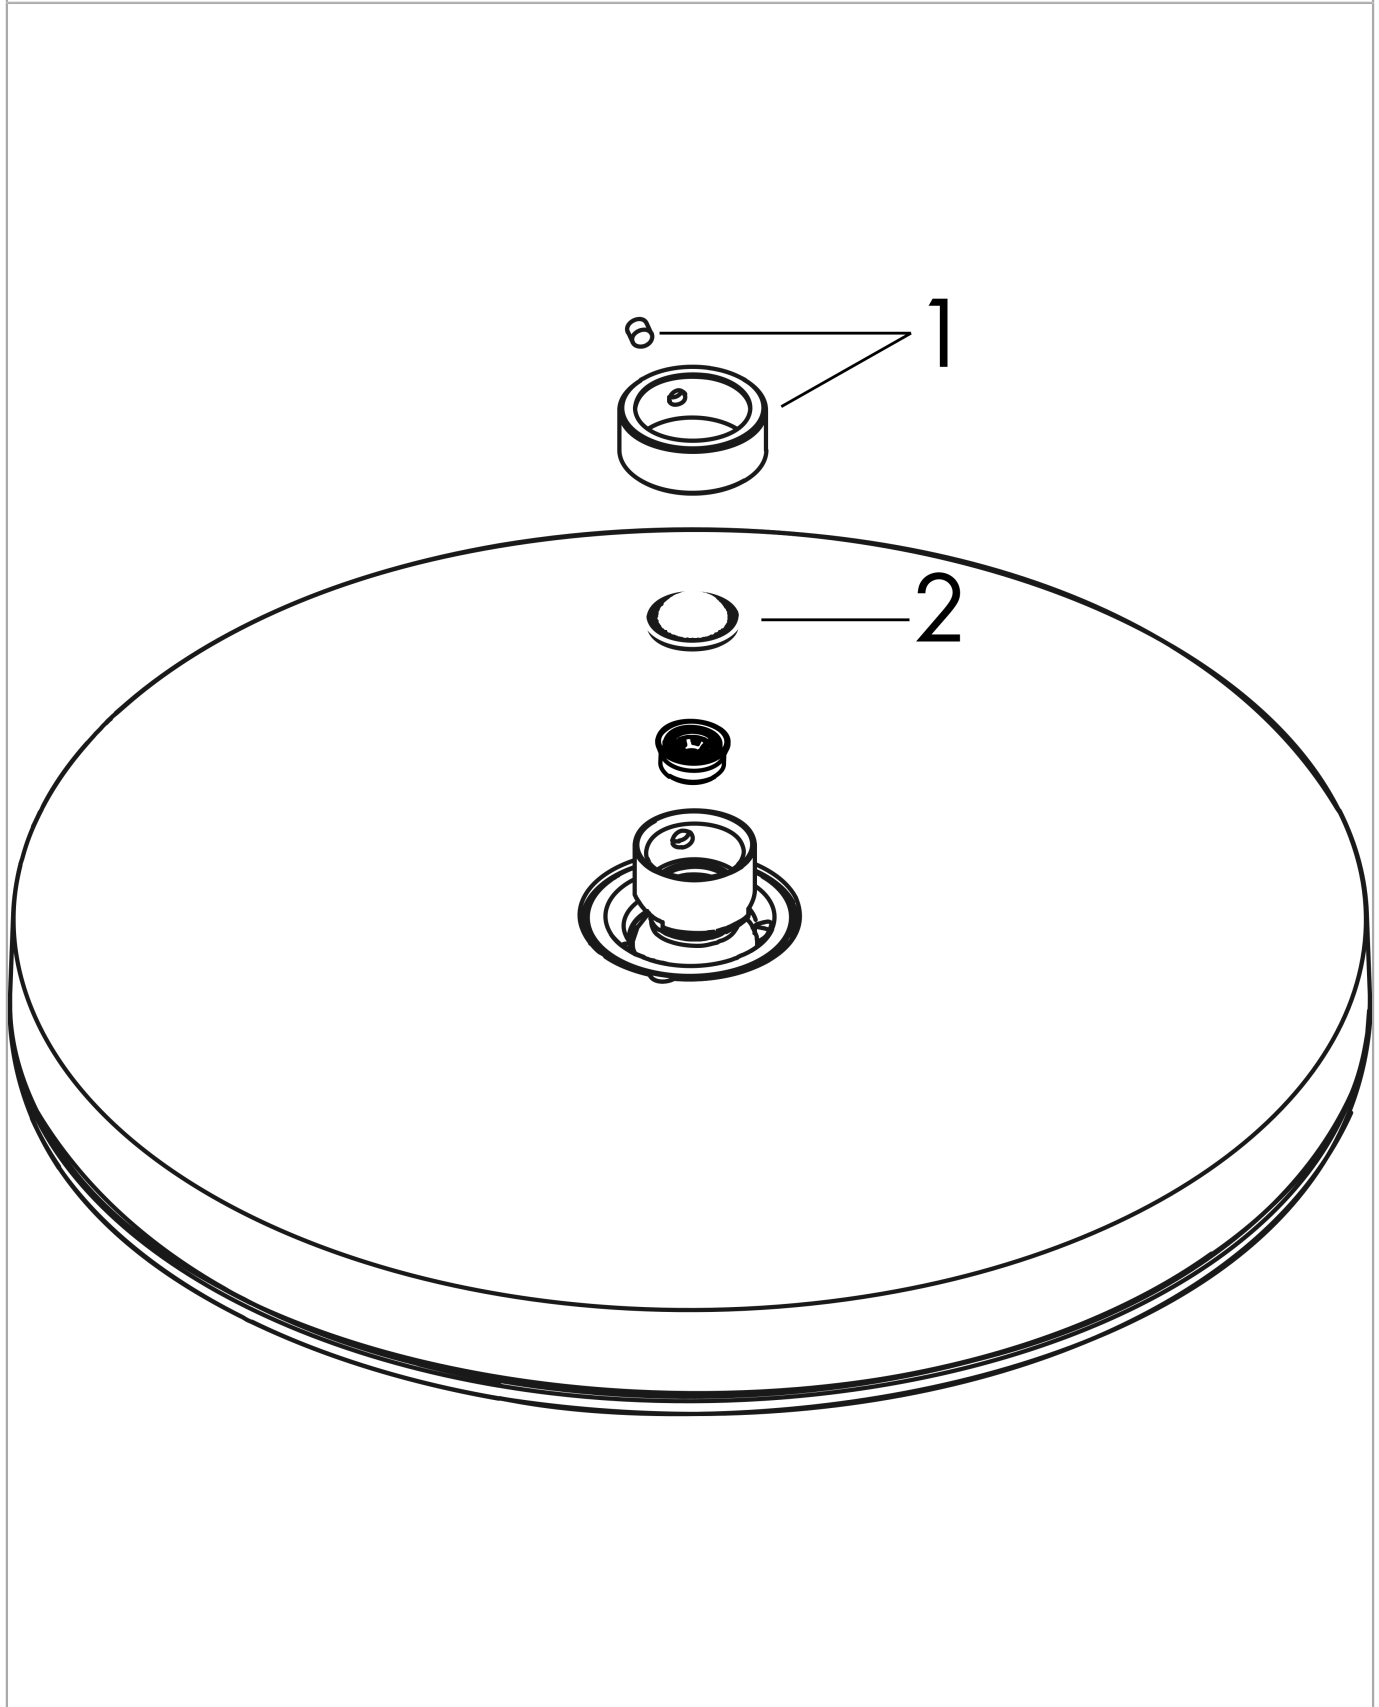

Pulsify S
Overhead shower 260 1jet
 Finish: **Chrome** Article Number: **24140000**

Description

product features

- shower head size: 260 mm
- spray type: PowderRain
- flow rate PowderRain spray at 3 bar: 12,3 l/min
- function from: 6,9 l/min
- maximum flow rate at 3 bar: 12,3 l/min
- minimum flow pressure: 1 bar
- Fast Drain empties the overhead shower from an angle of 10°
- ball-joint: overhead shower angle adjustable
- material spray disc: plastic
- spray disc surface: graphite
- installation: ceiling or wall
- connection thread: G 1/2
- connection dimension: DN15
- suitable for continuous flow water heaters

Technology

Design awards

reddot winner 2021

Product image

Scale drawing

Pulsify S
Overhead shower 260 1jet
 Finish: **Chrome** Article Number: **24140000**

Flowchart

Pulsify S
Overhead shower 260 1jet
 Finish: **Chrome** Article Number: **24140000**

Exploded Drawing

Year of production: >01/23

Pulsify S
Overhead shower 260 1jet
 Finish: **Chrome** Article Number: **24140000**

Spare part list

Year of production: >01/23

Pos.	Description	Article Number	PC	PU
1	lock washer	98942000	6	1
2	filter packing	94246000	1	1