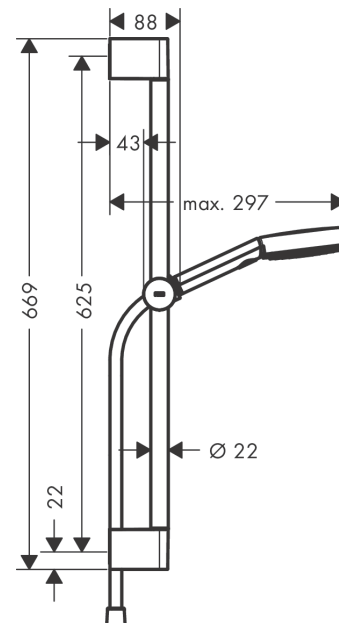

#### product features

- consists of: hand shower, shower bar, shower hose, slider
- shower head size: 105 mm
- spray type: PowderRain, IntenseRain, Massage spray
- convenient spray selection via Select button
- maximum flow rate at 3 bar: 11,4 l/min
- minimum flow pressure: 1 bar
- operating pressure: min. 1 bar/max. 6 bar
- height-adjustable slider with locking push-button slider
- hand shower holder made of plastic/metal
- slider rotatable on the pipe for left or right operation
- wall mounting: screw fastening
- wall supports made of plastic
- profile pipe: round
- pipe length: 669 mm
- shower bar diameter: 22 mm
- drilling distance: 625 mm
- shower hose with conical nut on both ends
- pivot connector prevents hose from tangling

### Product image

### Scale drawing

**Pulsify Select S**  
**Shower set 105 3jet Relaxation with shower bar 65 cm**  
 Finish: **Matt White** Article Number: **24160700**

**Flowchart**

The consumption was measured in combination with the appropriate fittings (thermostat/mixer/in-wall valve) to reflect actual application in practice.

## Spare part list

Year of production: >06/21

Pos.	Description	Article Number	PC	PU
1	cover	95217700	54	1
2	wall support	95218000	3	1
3	mounting set	96179000	4	1
4	support, assy	93517700	61	1
5	shower hose Isiflex'B 1,60 m	28276700	98	1
6	handshower	24110700	98	1
7	filter	92672000	2	1
8	seal	98058000	1	1
a	tile-matching-disk 7 mm	97450000	98	1