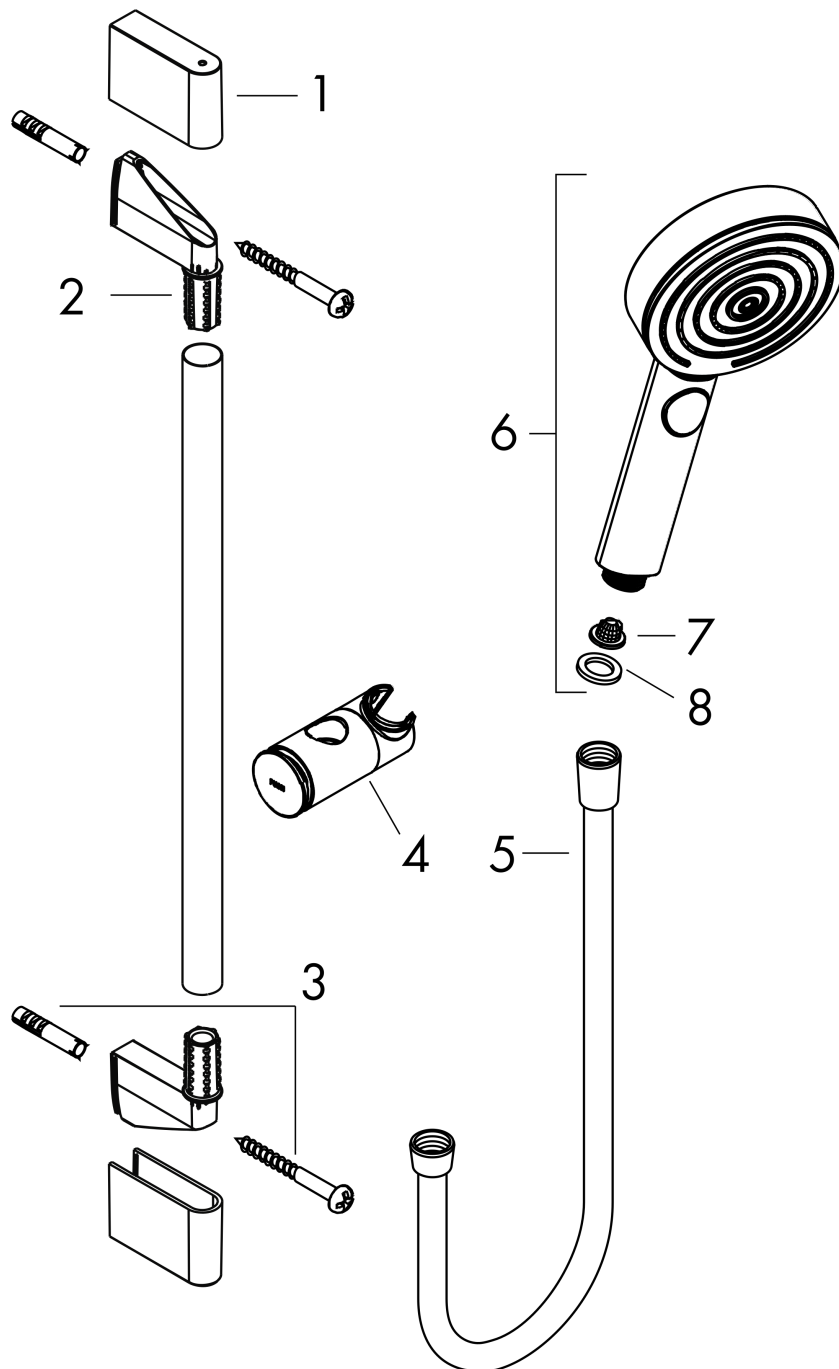

#### product features

- consists of: hand shower, shower bar, shower hose, slider
- shower head size: 105 mm
- spray type: PowderRain, IntenseRain, Massage spray
- convenient spray selection via Select button
- maximum flow rate at 3 bar: 11,4 l/min
- minimum flow pressure: 1 bar
- operating pressure: min. 1 bar/max. 6 bar
- height-adjustable slider with locking push-button slider
- hand shower holder made of plastic/metal
- slider rotatable on the pipe for left or right operation
- wall mounting: screw fastening
- wall supports made of plastic
- profile pipe: round
- pipe length: 669 mm
- shower bar diameter: 22 mm
- drilling distance: 625 mm
- shower hose with conical nut on both ends
- pivot connector prevents hose from tangling

### Scale drawing

**Pulsify Select S**  
**Shower set 105 3jet Relaxation with shower bar 65 cm**  
 Finish: **Matt White** Article Number: **24160700**

**Flowchart**

The consumption was measured in combination with the appropriate fittings (thermostat/mixer/in-wall valve) to reflect actual application in practice.

**Pulsify Select S**  
**Shower set 105 3jet Relaxation with shower bar 65 cm**  
 Finish: **Matt White** Article Number: **24160700**

Exploded Drawing

Year of production: >06/21

**Pulsify Select S**  
**Shower set 105 3jet Relaxation with shower bar 65 cm**  
 Finish: **Matt White** Article Number: **24160700**

## Spare part list

Year of production: >06/21

Pos.	Description	Article Number	PC	PU
1	cover	95217700	54	1
2	wall support	95218000	3	1
3	mounting set	96179000	4	1
4	support, assy	93517700	61	1
5	shower hose Isiflex'B 1,60 m	28276700	98	1
6	handshower	24110700	98	1
7	filter	92672000	2	1
8	seal	98058000	1	1
a	tile-matching-disk 7 mm	97450000	98	1