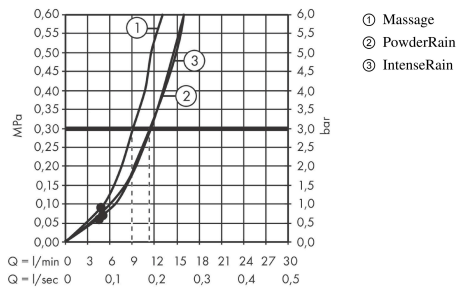

Pulsify Select S
Shower set 105 3jet Relaxation with shower bar 65 cm
Finish: **Matt White** Article Number: **24160700**

Flowchart

The consumption was measured in combination with the appropriate fittings (thermostat/mixer/in-wall valve) to reflect actual application in practice.