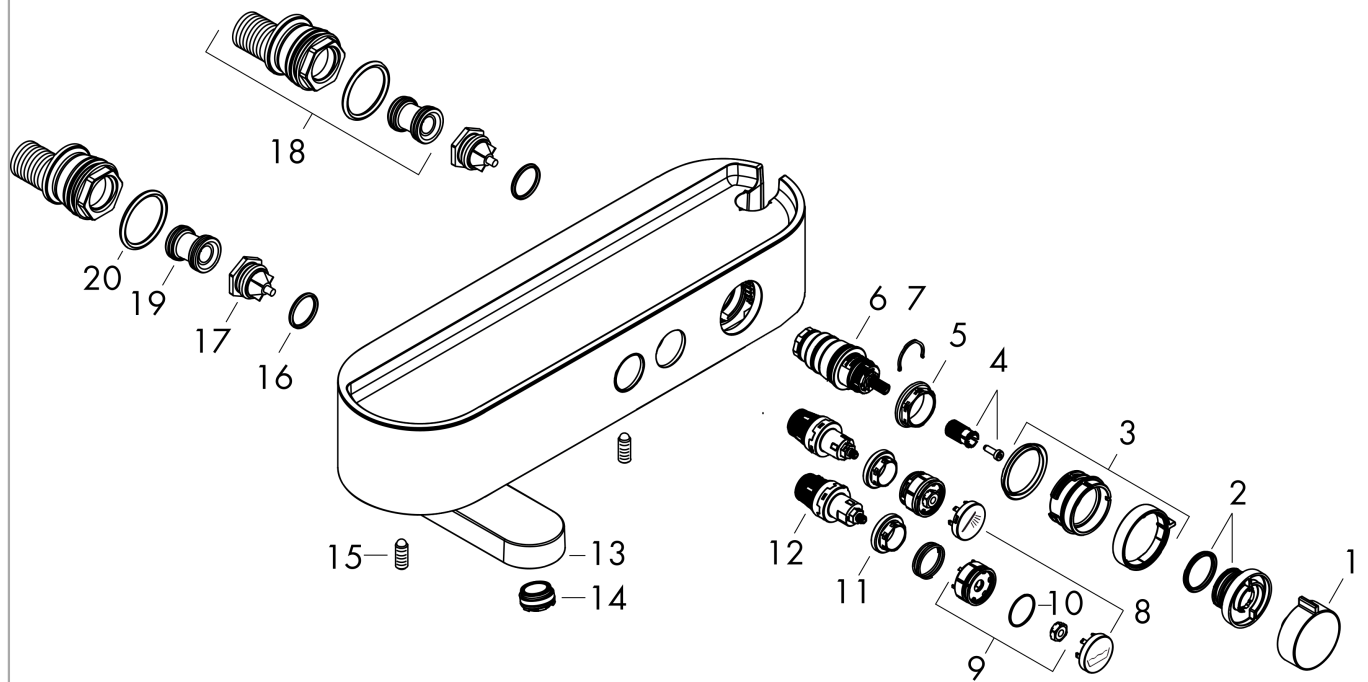

ShowerTablet Select
Bath thermostat 400 for exposed installation
Finish: **Brushed Bronze** Article Number: **24340140**

Exploded Drawing

Year of production: >04/22

ShowerTablet Select
Bath thermostat 400 for exposed installation
Finish: **Brushed Bronze** Article Number: **24340140**

Spare part list

Year of production: >04/22

Pos.	Description	Article Number	PC	PU
1	handle	94403140	59	1
2	safety set	94404000	9	1
3	handle	94405140	57	1
4	handle fixing set	92136000	6	1
5	nut	98913000	6	1
6	thermostat cartridge	98282000	14	1
7	cartridge for exchanged connections	92373000	18	1
8	set of symbols	98367140	60	1
9	spring with sleeve	92340000	4	1
10	O-ring 20x1	98140000	1	1
11	nut	98368000	4	1
12	shut off unit	95758000	14	1
13	spout cpl.	87775140	61	1
14	aerator M24x1 C	92934000	6	1
15	hollow set screw M6x16 including o-ring 29x3	98372000	3	1
16	O-ring 17x2	98199000	1	1
17	non return valve (pressure-resistant up to 2 MPa)	95773000	8	1
18	set of S-unions	95772000	13	1
19	noise reduction	96429000	2	1
20	O-ring 29x3	98371000	2	1
a	adapter for ball S - union	02026000	99	1