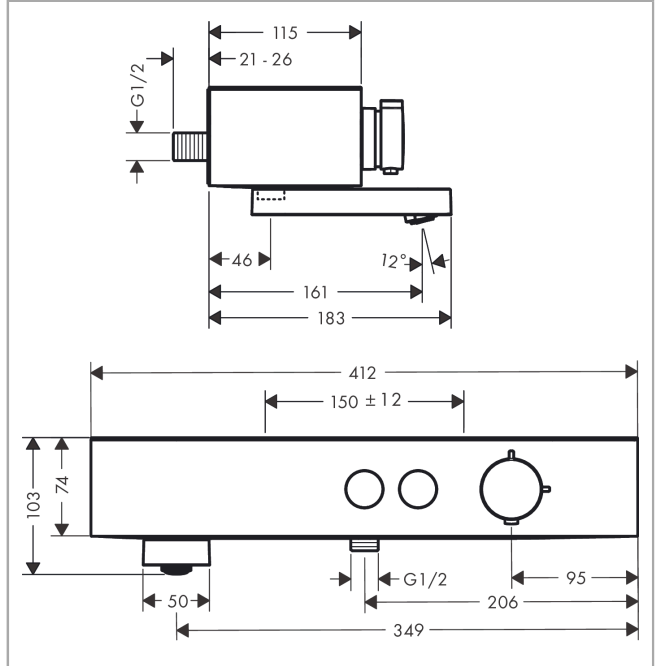

Scale drawing