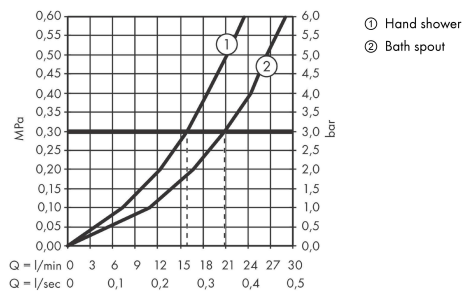

ShowerTablet Select
Bath thermostat 400 for exposed installation
 Finish: **Brushed Bronze** Article Number: **24340140**

Description

product features

- rotatable bath spout
- 2 functions
- simultaneous utilization of 2 functions
- temperature and water flow control
- Select push-button on/off control for 2 outlets
- water flow control with stop function
- CoolContact thermostat: Prevents the housing from heating up, making showering even safer
- maximum flow rate at 3 bar: 20,9 l/min
- flow rate for bath spout at 3 bar: 20,9 l/min
- flow rate of hand shower at 3 bar: 15,8 l/min
- min. operating pressure: 1 bar
- max. operating pressure: 10 bar
- Safety stop at 40 °C
- temperature limitation adjustable
- with isolated water conduction
- non-return valve
- protected against backflow, according to DIN EN 1717
- with silencer
- suitable for continuous flow water heaters
- material handles: plastic
- shelf made of plastic
- surface shelf: graphite
- connection dimension: DN15
- connection type: G ½
- centre distance: 150 ± 12 mm
- dirt filter included
- thermostat is delivered with buttons hand shower and bath tub

Technology

Design awards

reddot winner 2021

ShowerTablet Select
Bath thermostat 400 for exposed installation
 Finish: **Brushed Bronze** Article Number: **24340140**

Product image

Scale drawing

Flowchart

ShowerTablet Select
Bath thermostat 400 for exposed installation
 Finish: **Brushed Bronze** Article Number: **24340140**