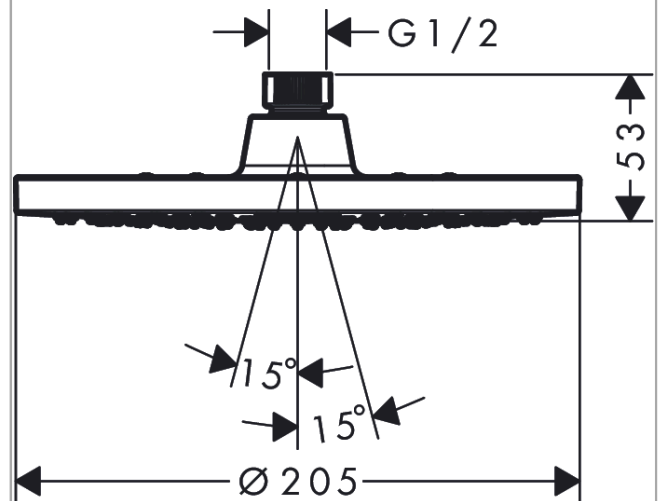

Vernis Blend

Overhead shower 200 1jet

Finish: **Chrome** Article Number: **26271000**

Description

product features

- shower head size: 205 mm
- spray type: Rain
- function from: 5,2 l/min
- maximum flow rate at 3 bar: 12,4 l/min
- minimum flow pressure: 0,6 bar
- ball-joint: overhead shower angle adjustable
- material spray disc: plastic
- overhead shower removable for cleaning
- installation: ceiling or wall
- connection thread: G 1/2
- connection dimension: DN15
- suitable for continuous flow water heaters

Technology

Certificates / Sustainability

Product image

Scale drawing

Flowchart

The consumption was measured in combination with the appropriate fittings (thermostat/mixer/in-wall valve) to reflect actual application in practice.