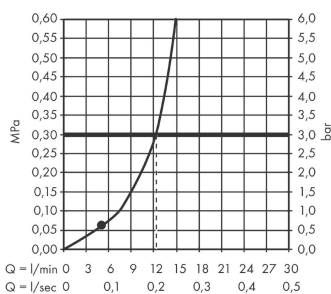

Vernis Blend

Overhead shower 200 1jet

Finish: **Chrome** Article Number: **26271000**

Description

product features

- shower head size: 205 mm
- spray type: Rain
- function from: 5,2 l/min
- maximum flow rate at 3 bar: 12,4 l/min
- minimum flow pressure: 0,6 bar
- ball-joint: overhead shower angle adjustable
- material spray disc: plastic
- overhead shower removable for cleaning
- installation: ceiling or wall
- connection thread: G 1/2
- connection dimension: DN15
- suitable for continuous flow water heaters

Technology

Certificates / Sustainability

Product image

Scale drawing

Flowchart

The consumption was measured in combination with the appropriate fittings (thermostat/mixer/in-wall valve) to reflect actual application in practice.