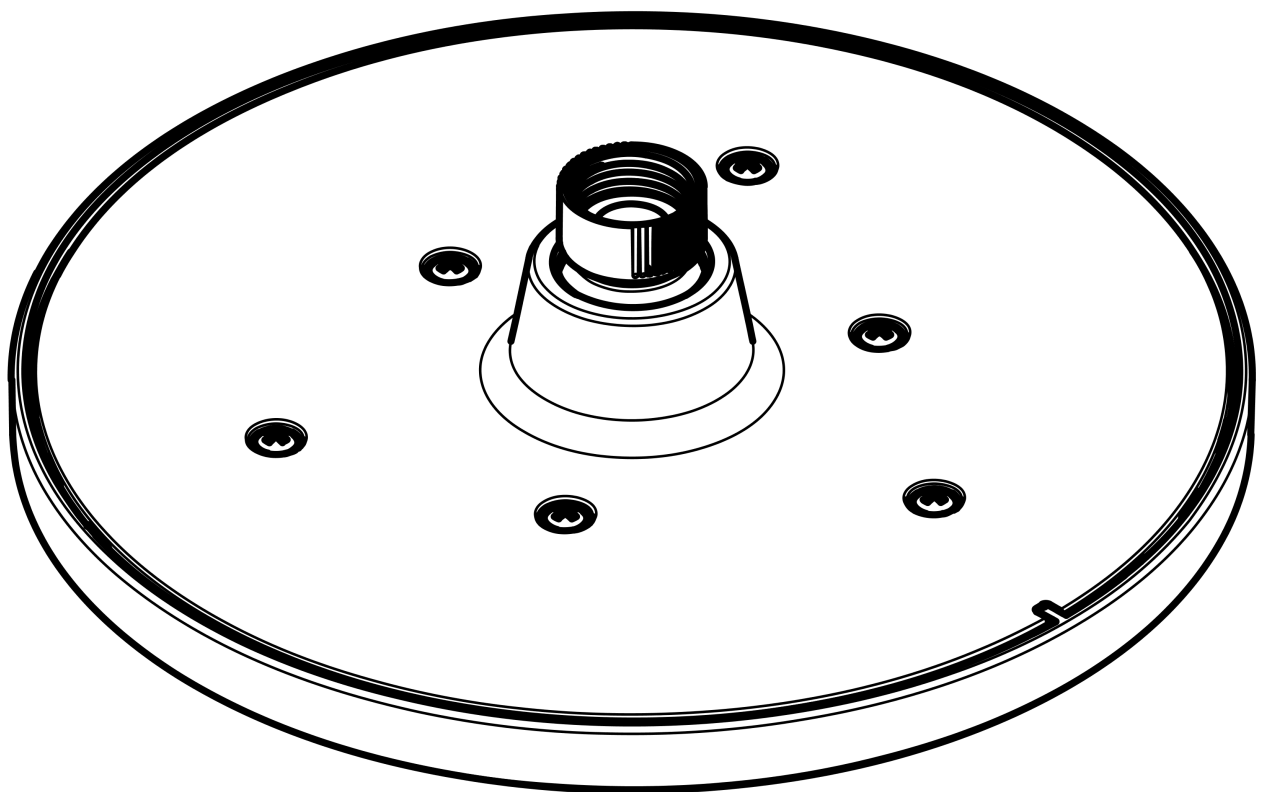

Vernis Blend

Overhead shower 200 1jet

Finish: **Chrome** Article Number: **26271000**

Description

product features

- shower head size: 205 mm
- spray type: Rain
- function from: 5,2 l/min
- maximum flow rate at 3 bar: 12,4 l/min
- minimum flow pressure: 0,6 bar
- ball-joint: overhead shower angle adjustable
- material spray disc: plastic
- overhead shower removable for cleaning
- installation: ceiling or wall
- connection thread: G 1/2
- connection dimension: DN15
- suitable for continuous flow water heaters

Technology

Certificates / Sustainability

Product image

Scale drawing

Flowchart

The consumption was measured in combination with the appropriate fittings (thermostat/mixer/in-wall valve) to reflect actual application in practice.

Vernis Blend
Overhead shower 200 1jet
Finish: **Chrome** Article Number: **26271000**

Exploded Drawing

Year of production: >04/21

Vernis Blend
Overhead shower 200 1jet
 Finish: **Chrome** Article Number: **26271000**