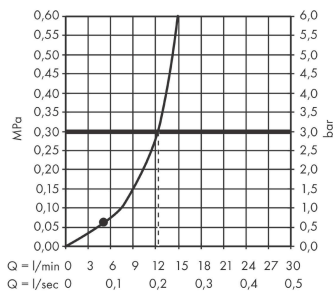

Vernis Blend

Overhead shower 200 1jet

Finish: **Matt Black** Article Number: **26271670**

Description

product features

- shower head size: 205 mm
- spray type: Rain
- function from: 5,2 l/min
- maximum flow rate at 3 bar: 12,4 l/min
- minimum flow pressure: 0,6 bar
- ball-joint: overhead shower angle adjustable
- material spray disc: plastic
- overhead shower removable for cleaning
- installation: ceiling or wall
- connection thread: G 1/2
- connection dimension: DN15
- suitable for continuous flow water heaters

Technology

Product image

Scale drawing

Flowchart

The consumption was measured in combination with the appropriate fittings (thermostat/mixer/ in-wall valve) to reflect actual application in practice.