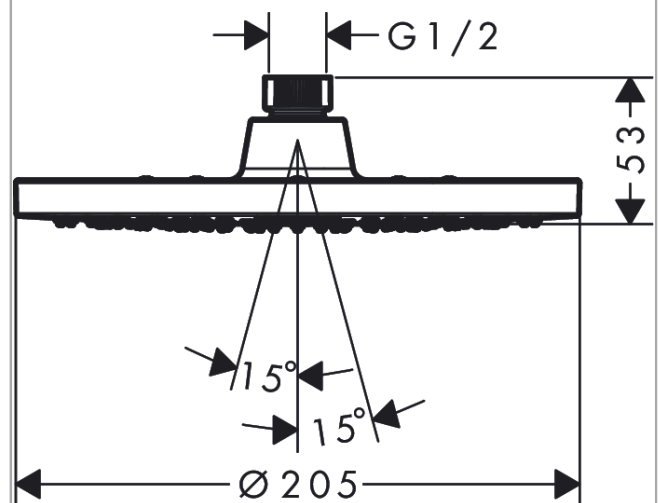

Vernis Blend

Overhead shower 200 1jet

Finish: **Matt Black** Article Number: **26271670**

Description

product features

- shower head size: 205 mm
- spray type: Rain
- function from: 5,2 l/min
- maximum flow rate at 3 bar: 12,4 l/min
- minimum flow pressure: 0,6 bar
- ball-joint: overhead shower angle adjustable
- material spray disc: plastic
- overhead shower removable for cleaning
- installation: ceiling or wall
- connection thread: G 1/2
- connection dimension: DN15
- suitable for continuous flow water heaters

Technology

Product image

Scale drawing

Flowchart

The consumption was measured in combination with the appropriate fittings (thermostat/mixer/ in-wall valve) to reflect actual application in practice.