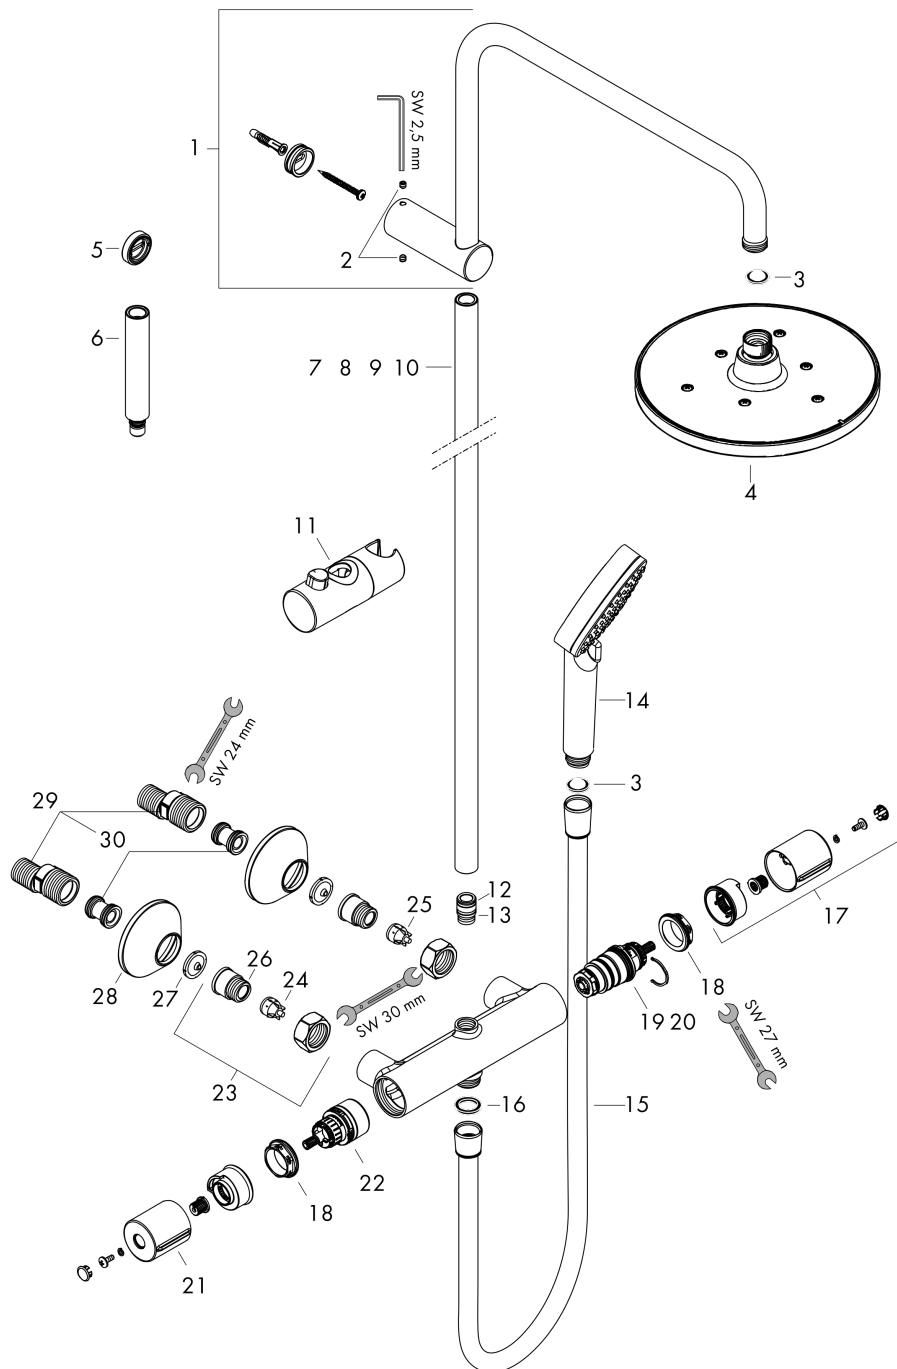

Exploded Drawing

Year of production: >04/21

Vernis Blend

Showerpipe 200 1jet with thermostat

Finish: **Matt Black** Article Number: **26276670**

Spare part list

Year of production: >04/21

Pos.	Description	Article Number	PC	PU
1	shower arm	93768670	63	1
2	hollow set screw M5x5	98446000	1	1
3	filter packing	94246000	1	1
4	head shower	26271670	98	1
5	tile-matching-disk 7 mm	93813670	55	1
6	extension 100 mm	94164670	59	1
7	pipe 546 mm	93769670	60	1
8	pipe 845 mm	93906670	62	1
9	pipe 945 mm	93770670	62	1
10	pipe 1145 mm	93907670	62	1
11	support, assy	93729670	58	1
12	O-ring 12x2	98214000	1	1
13	O-ring 11x2	98127000	1	1
14	handshower	26270670	98	1
15	shower hose Isiflex'B 1,60 m	28276670	98	1
16	seal	98058000	1	1
17	handle for thermostat	93727670	59	1
18	nut	98913000	6	1
19	thermostat cartridge	98282000	14	1
20	cartridge for exchanged connections	92373000	18	1
21	handle	93731670	58	1
22	shut off unit with selector	98283000	12	1
23	connecting thread G½	93730670	59	1
24	non return valve (pressure-resistant up to 2 MPa)	93136000	8	1
25	non return valve	96737000	8	1
26	O-ring 16x2	98133000	1	1
27	filter packing	96922000	3	1
28	escutcheon Ø 70 mm	93718670	54	1
29	set of S-unions (±12 mm)	94140000	10	1
30	noise reduction	96429000	2	1