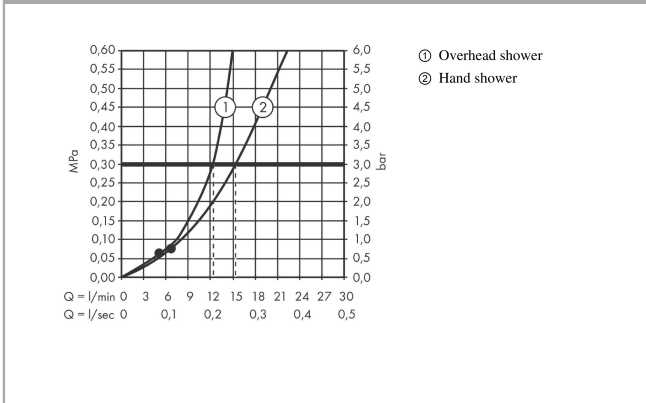

Vernis Blend

Showerpipe 200 1jet with thermostat

Finish: **Matt Black** Article Number: **26276670**

Description

product features

- consists of: overhead shower, hand shower, shower thermostat, shower hose, shower bar, slider
- overhead shower Vernis Blend 200 1jet
- shower head size overhead shower: 205 mm
- spray type overhead shower: Rain
- flow rate Rain spray at 3 bar: 12,4 l/min
- spray type hand shower: Rain, IntenseRain
- flow rate of hand shower at 3 bar: 15,2 l/min
- maximum flow rate for Showerpipe at 3 bar: 15,2 l/min
- minimum flow pressure: 1 bar
- max. operating pressure: 10 bar
- ball-joint: overhead shower angle adjustable
- height-adjustable slider with locking push-button slider
- shower arm length overhead shower: 426 mm
- thermostat Vernis
- safety stop at 40°C
- adjustable hot water limitation
- outlets controlled via turning handle
- suitable for continuous flow water heaters
- mounting type: exposed installation
- connection dimension: DN15
- connection thread: G ½
- centre distance: 150 ± 12 mm
- intrinsically safe against backflow
- pipe length: 1124 mm
- shower bar diameter: 19 mm
- 2 functions

Technology

Vernis Blend
Showerpipe 200 1jet with thermostat
 Finish: **Matt Black** Article Number: **26276670**

Product image

Scale drawing

Flowchart

Vernis Blend
Showerpipe 200 1jet with thermostat
 Finish: **Matt Black** Article Number: **26276670**