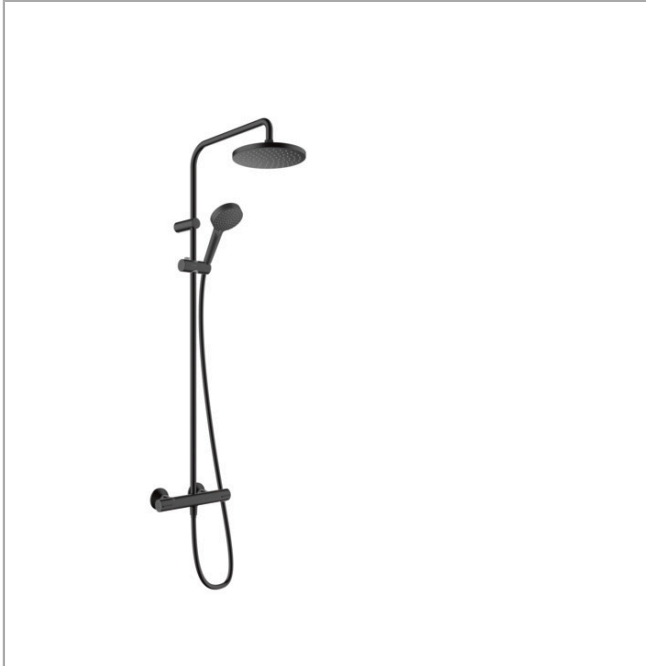

Vernis Blend

Showerpipe 200 1jet with thermostat

Finish: **Matt Black** Article Number: **26276670**

Description

product features

- consists of: overhead shower, hand shower, shower thermostat, shower hose, shower bar, slider
- overhead shower Vernis Blend 200 1jet
- shower head size overhead shower: 205 mm
- spray type overhead shower: Rain
- flow rate Rain spray at 3 bar: 12,4 l/min
- spray type hand shower: Rain, IntenseRain
- flow rate of hand shower at 3 bar: 15,2 l/min
- maximum flow rate for Showerpipe at 3 bar: 15,2 l/min
- minimum flow pressure: 1 bar
- max. operating pressure: 10 bar
- ball-joint: overhead shower angle adjustable
- height-adjustable slider with locking push-button slider
- shower arm length overhead shower: 426 mm
- thermostat Vernis
- safety stop at 40°C
- adjustable hot water limitation
- outlets controlled via turning handle
- suitable for continuous flow water heaters
- mounting type: exposed installation
- connection dimension: DN15
- connection thread: G ½
- centre distance: 150 ± 12 mm
- intrinsically safe against backflow
- pipe length: 1124 mm
- shower bar diameter: 19 mm
- 2 functions

Technology

Vernis Blend
Showerpipe 200 1jet with thermostat
 Finish: **Matt Black** Article Number: **26276670**

Product image

Scale drawing

Flowchart

Vernis Blend
Showerpipe 200 1jet with thermostat
 Finish: **Matt Black** Article Number: **26276670**