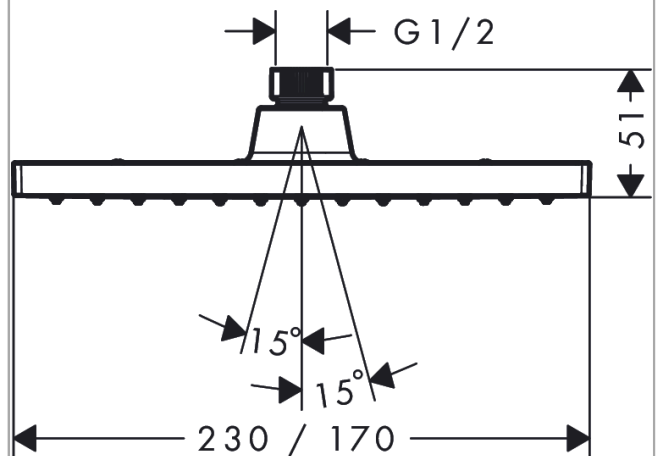

Vernis Shape
Overhead shower 230 1jet
 Finish: **Chrome** Article Number: **26281000**

Description

product features

- shower head size: 230 x 170 mm
- spray type: Rain
- function from: 5,2 l/min
- maximum flow rate at 3 bar: 12,4 l/min
- minimum flow pressure: 0,6 bar
- ball-joint: overhead shower angle adjustable
- material spray disc: plastic
- overhead shower removable for cleaning
- installation: ceiling or wall
- connection thread: G 1/2
- connection dimension: DN15
- suitable for continuous flow water heaters

Technology

Certificates / Sustainability

Product image

Scale drawing

Flowchart

The consumption was measured in combination with the appropriate fittings (thermostat/mixer/in-wall valve) to reflect actual application in practice.

Vernis Shape
 Overhead shower 230 1jet
 Finish: **Chrome** Article Number: **26281000**

Exploded Drawing

Year of production: >04/21

Vernis Shape
Overhead shower 230 1jet
 Finish: **Chrome** Article Number: **26281000**