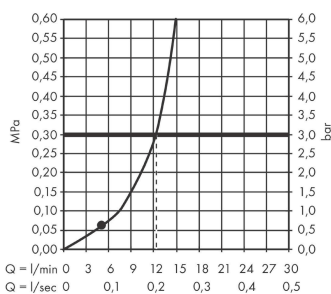

Vernis Shape
Overhead shower 230 1jet
 Finish: **Chrome** Article Number: **26281000**

Description

product features

- shower head size: 230 x 170 mm
- spray type: Rain
- function from: 5,2 l/min
- maximum flow rate at 3 bar: 12,4 l/min
- minimum flow pressure: 0,6 bar
- ball-joint: overhead shower angle adjustable
- material spray disc: plastic
- overhead shower removable for cleaning
- installation: ceiling or wall
- connection thread: G 1/2
- connection dimension: DN15
- suitable for continuous flow water heaters

Technology

Certificates / Sustainability

Product image

Scale drawing

Flowchart

The consumption was measured in combination with the appropriate fittings (thermostat/mixer/in-wall valve) to reflect actual application in practice.