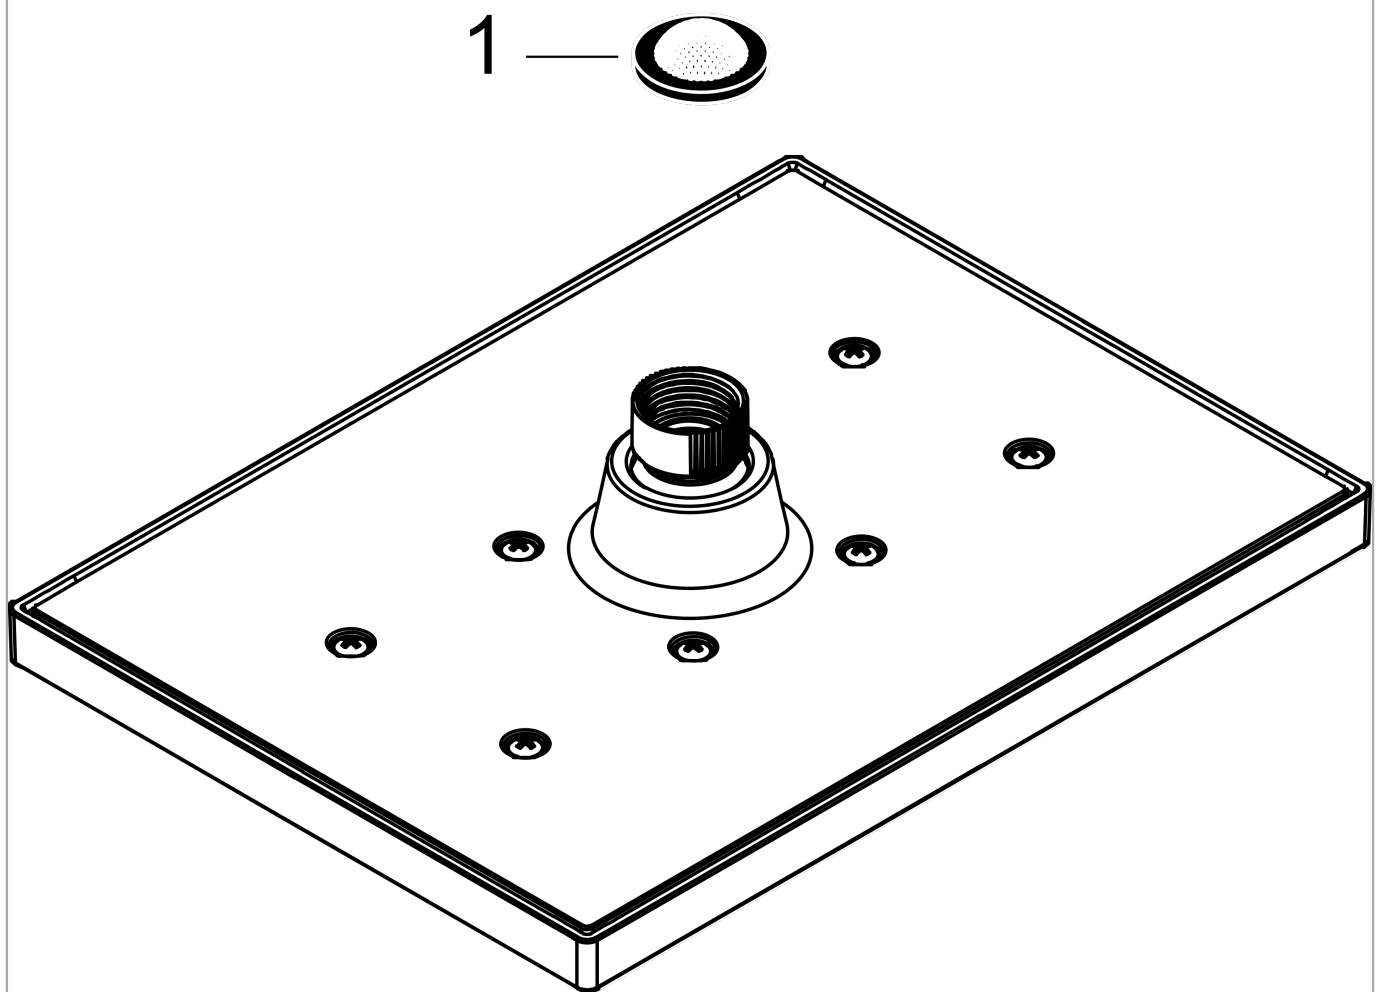

Vernis Shape
Overhead shower 230 1jet
Finish: **Chrome** Article Number: **26281000**

Exploded Drawing

Year of production: >04/21