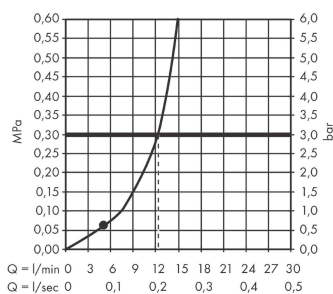

Vernis Shape

Overhead shower 230 1jet

Finish: **Matt Black** Article Number: **26281670**

Description

product features

- shower head size: 230 x 170 mm
- spray type: Rain
- function from: 5,2 l/min
- maximum flow rate at 3 bar: 12,4 l/min
- minimum flow pressure: 0,6 bar
- ball-joint: overhead shower angle adjustable
- material spray disc: plastic
- overhead shower removable for cleaning
- installation: ceiling or wall
- connection thread: G 1/2
- connection dimension: DN15
- suitable for continuous flow water heaters

Technology

Product image

Scale drawing

Flowchart

The consumption was measured in combination with the appropriate fittings (thermostat/mixer/ in-wall valve) to reflect actual application in practice.