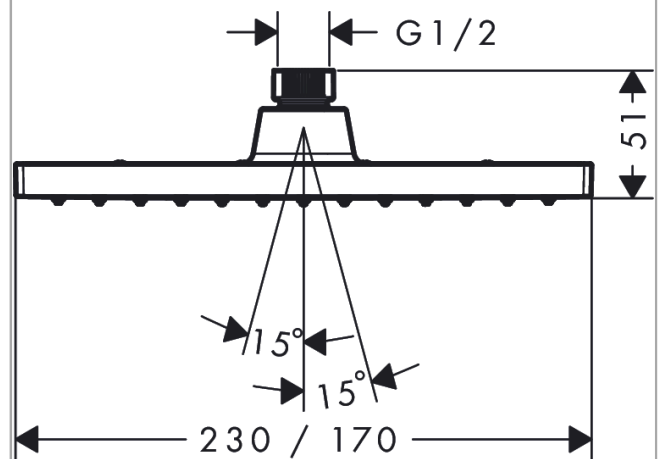

Vernis Shape

Overhead shower 230 1jet

Finish: **Matt Black** Article Number: **26281670**

Description

product features

- shower head size: 230 x 170 mm
- spray type: Rain
- function from: 5,2 l/min
- maximum flow rate at 3 bar: 12,4 l/min
- minimum flow pressure: 0,6 bar
- ball-joint: overhead shower angle adjustable
- material spray disc: plastic
- overhead shower removable for cleaning
- installation: ceiling or wall
- connection thread: G 1/2
- connection dimension: DN15
- suitable for continuous flow water heaters

Technology

Product image

Scale drawing

Flowchart

The consumption was measured in combination with the appropriate fittings (thermostat/mixer/ in-wall valve) to reflect actual application in practice.