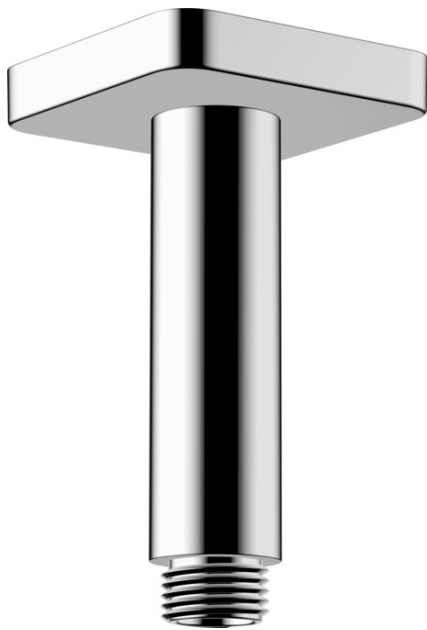

Vernis Shape
Ceiling connector 10 cm

Finish: **Chrome** Article Number: **26406000**

Description

product features

- length: 100 mm
- shaft Ø: 26 mm
- installation type: exposed installation
- material: brass
- connection type: G ½

Product image

Scale drawing

Vernis Shape
 Ceiling connector 10 cm
 Finish: **Chrome** Article Number: **26406000**

Exploded Drawing

Year of production: >04/21

Vernis Shape
Ceiling connector 10 cm
 Finish: **Chrome** Article Number: **26406000**