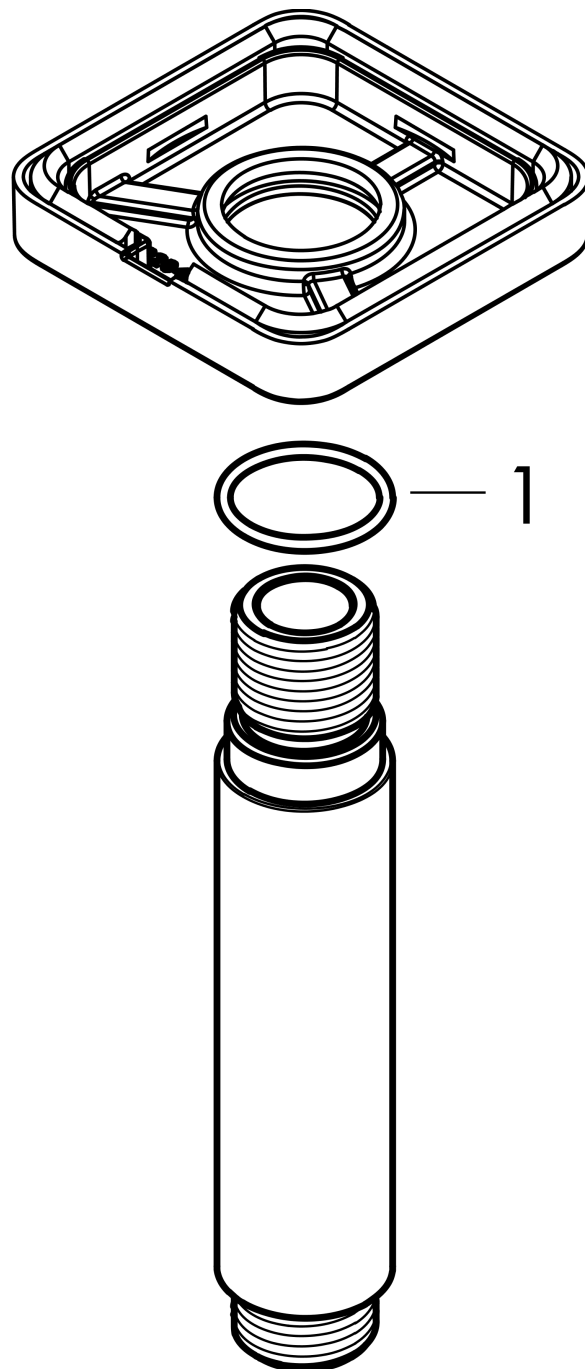

Vernis Shape
Ceiling connector 10 cm

Finish: **Chrome** Article Number: **26406000**

Description

product features

- length: 100 mm
- shaft Ø: 26 mm
- installation type: exposed installation
- material: brass
- connection type: G ½

Product image

Scale drawing

Vernis Shape
 Ceiling connector 10 cm
 Finish: **Chrome** Article Number: **26406000**

Exploded Drawing

Year of production: >04/21

Vernis Shape
Ceiling connector 10 cm
 Finish: **Chrome** Article Number: **26406000**

Spare part list

Year of production: >04/21

| Pos. | Description | Article Number | PC | PU |
|------|-------------|----------------|----|----|
| 1 | O-Ring 22x2 | 98185000 | 1 | 1 |