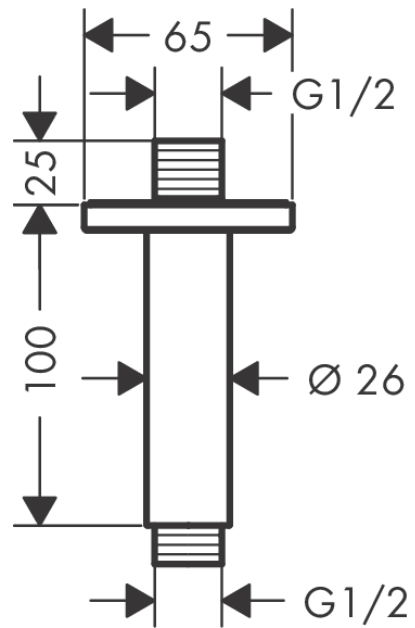

Vernis Shape
Ceiling connector 10 cm

Finish: **Chrome** Article Number: **26406000**

Description

product features

- length: 100 mm
- shaft Ø: 26 mm
- installation type: exposed installation
- material: brass
- connection type: G ½

Product image

Scale drawing

Vernis Shape
 Ceiling connector 10 cm
 Finish: **Chrome** Article Number: **26406000**

Exploded Drawing

Year of production: >04/21

Vernis Shape
Ceiling connector 10 cm
 Finish: **Chrome** Article Number: **26406000**

Spare part list

Year of production: >04/21

| Pos. | Description | Article Number | PC | PU |
|------|-------------|----------------|----|----|
| 1 | O-Ring 22x2 | 98185000 | 1 | 1 |