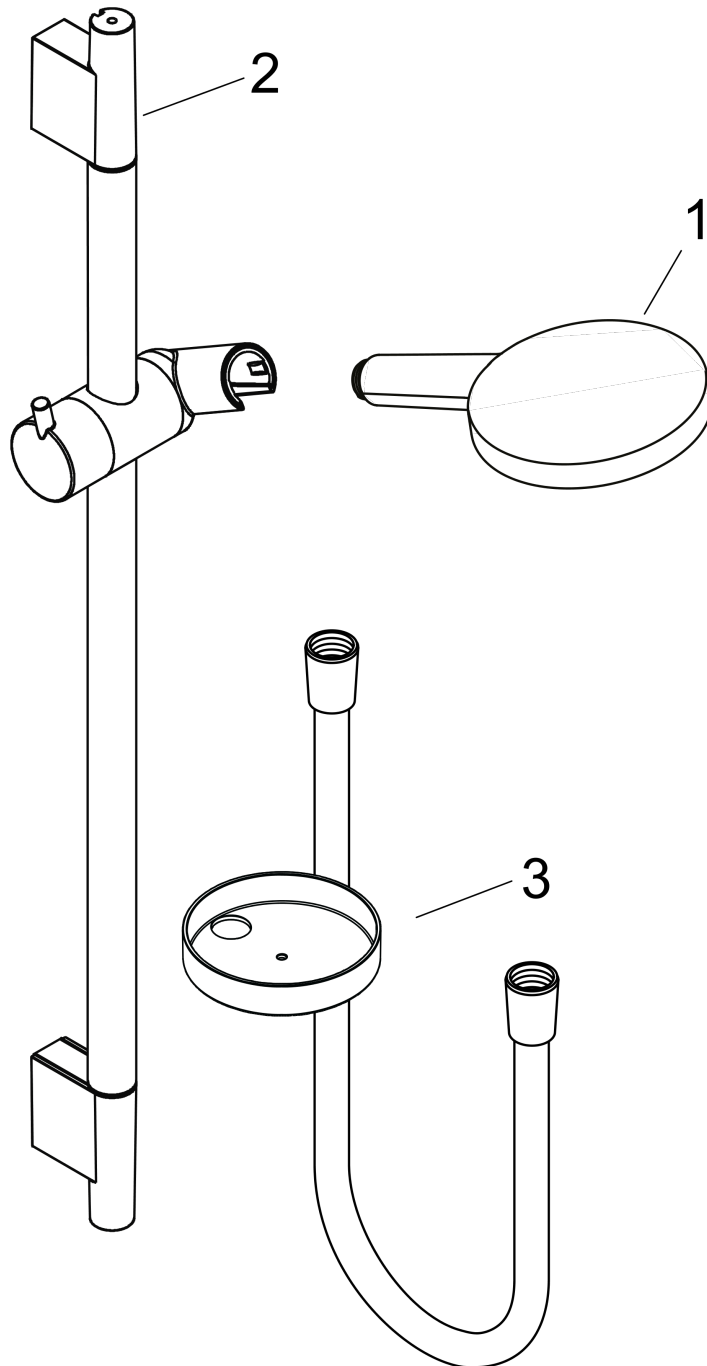

#### product features

- consists of: hand shower, shower bar, shower hose, slider, soap dish
- shower head size: 125 mm
- spray type: Rain, RainAir, Whirl
- convenient spray selection via Select button
- 90° position adjustable hand shower holder, pivots left and right, up and down
- maximum flow rate at 3 bar: 15 l/min
- minimum flow pressure: 1 bar
- operating pressure: min. 1 bar/max. 6 bar
- wall mounting: screw fastening
- wall supports made of plastic
- profile pipe: round
- pipe length: 718 mm
- shower bar diameter: 22 mm
- drilling distance: 625 mm
- pivot connector prevents hose from tangling

### Scale drawing

**Raindance Select S**  
**Shower set 120 3jet with shower bar 65 cm and soap dish**  
 Finish: **Chrome** Article Number: **26630000**

**Flowchart**

The consumption was measured in combination with the appropriate fittings (thermostat/mixer/in-wall valve) to reflect actual application in practice.

**Raindance Select S**  
**Shower set 120 3jet with shower bar 65 cm and soap dish**  
 Finish: **Chrome** Article Number: **26630000**

Installation examples

**Raindance Select S**  
**Shower set 120 3jet with shower bar 65 cm and soap dish**  
 Finish: **Chrome** Article Number: **26630000**

Exploded Drawing

Year of production: >06/13

**Raindance Select S**  
**Shower set 120 3jet with shower bar 65 cm and soap dish**  
 Finish: **Chrome** Article Number: **26630000**

**Spare part list**

Year of production: >06/13