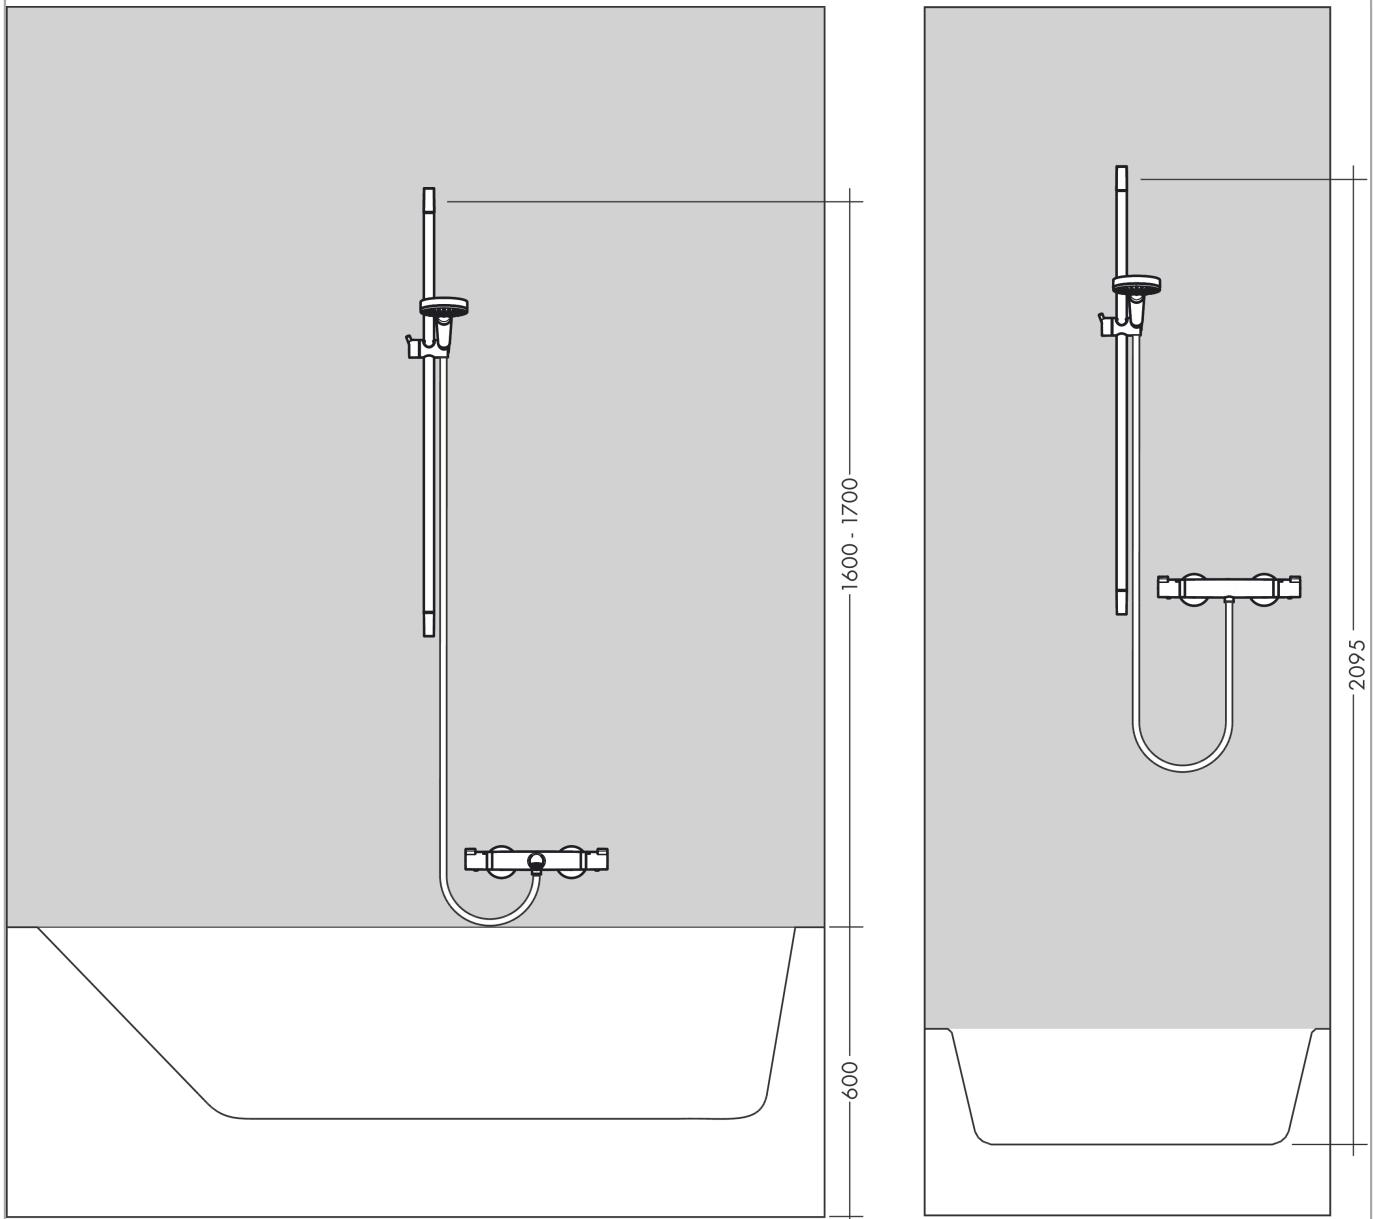

Raindance Select S
Shower set 120 3jet with shower bar 65 cm and soap dish
Finish: **Chrome** Article Number: **26630000**

Installation examples