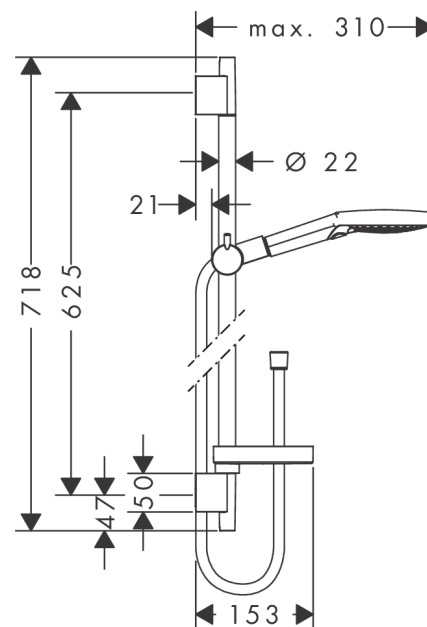

**Raindance Select S**  
**Shower set 120 3jet with shower bar 65 cm and soap dish**  
 Finish: **Chrome** Article Number: **26630000**

#### product features

- consists of: hand shower, shower bar, shower hose, slider, soap dish
- shower head size: 125 mm
- spray type: Rain, RainAir, Whirl
- convenient spray selection via Select button
- 90° position adjustable hand shower holder, pivots left and right, up and down
- maximum flow rate at 3 bar: 15 l/min
- minimum flow pressure: 1 bar
- operating pressure: min. 1 bar/max. 6 bar
- wall mounting: screw fastening
- wall supports made of plastic
- profile pipe: round
- pipe length: 718 mm
- shower bar diameter: 22 mm
- drilling distance: 625 mm
- pivot connector prevents hose from tangling

### Scale drawing

**Raindance Select S**  
**Shower set 120 3jet with shower bar 65 cm and soap dish**  
 Finish: **Chrome** Article Number: **26630000**

**Flowchart**

The consumption was measured in combination with the appropriate fittings (thermostat/mixer/in-wall valve) to reflect actual application in practice.

Exploded Drawing

Year of production: >06/13

**Raindance Select S**  
**Shower set 120 3jet with shower bar 65 cm and soap dish**  
 Finish: **Chrome** Article Number: **26630000**

**Spare part list**

Year of production: >06/13