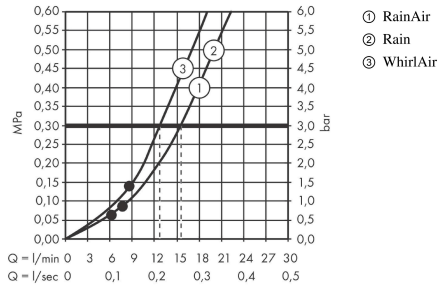

#### product features

- consists of: hand shower, shower bar, shower hose, slider, soap dish
- shower head size: 125 mm
- spray type: Rain, RainAir, Whirl
- convenient spray selection via Select button
- 90° position adjustable hand shower holder, pivots left and right, up and down
- maximum flow rate at 3 bar: 15 l/min
- minimum flow pressure: 1 bar
- operating pressure: min. 1 bar/max. 6 bar
- wall mounting: screw fastening
- wall supports made of plastic
- profile pipe: round
- pipe length: 718 mm
- shower bar diameter: 22 mm
- drilling distance: 625 mm
- pivot connector prevents hose from tangling

### Scale drawing

**Raindance Select S**  
**Shower set 120 3jet with shower bar 65 cm and soap dish**  
 Finish: **Chrome** Article Number: **26630000**

**Flowchart**

The consumption was measured in combination with the appropriate fittings (thermostat/mixer/in-wall valve) to reflect actual application in practice.