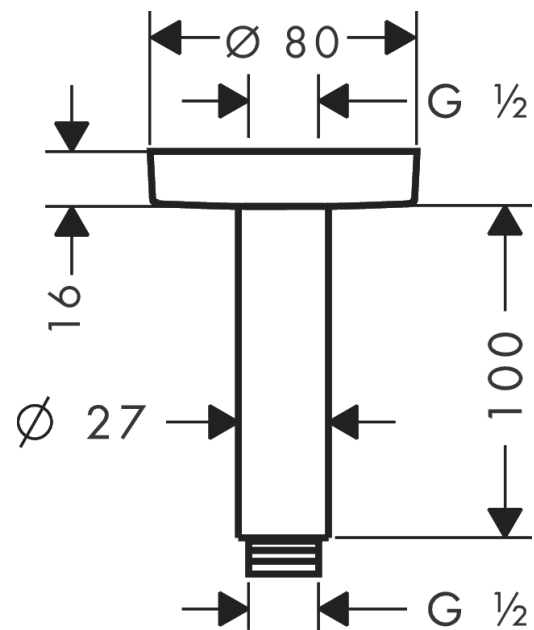

Ceiling connector S 10 cm

Finish: **Matt Black** Article Number: **27393670**

T

Description

product features

- length: 100 mm
- shaft \varnothing : 27 mm
- purpose of use: also usable as an extension
- installation type: exposed installation
- material: brass
- connection type: G $\frac{1}{2}$

Design awards

Product image

Scale drawing

Ceiling connector S 10 cm

Finish: **Matt Black** Article Number: **27393670**

T

Exploded Drawing

Year of production: >12/20

Ceiling connector S 10 cm

Finish: **Matt Black** Article Number: **27393670**

T

Spare part list

Year of production: >12/20

Pos.	Description	Article Number	PC	PU
1	connecting thread	95188000	8	1
2	mounting kit	95208000	11	1
3	O-ring 34x2	98383000	2	1
4	escutcheon Ø 80 mm	92122670	58	1
5	shower arm	27479XXX	15	-
6	O-ring 16x2	98133000	1	1