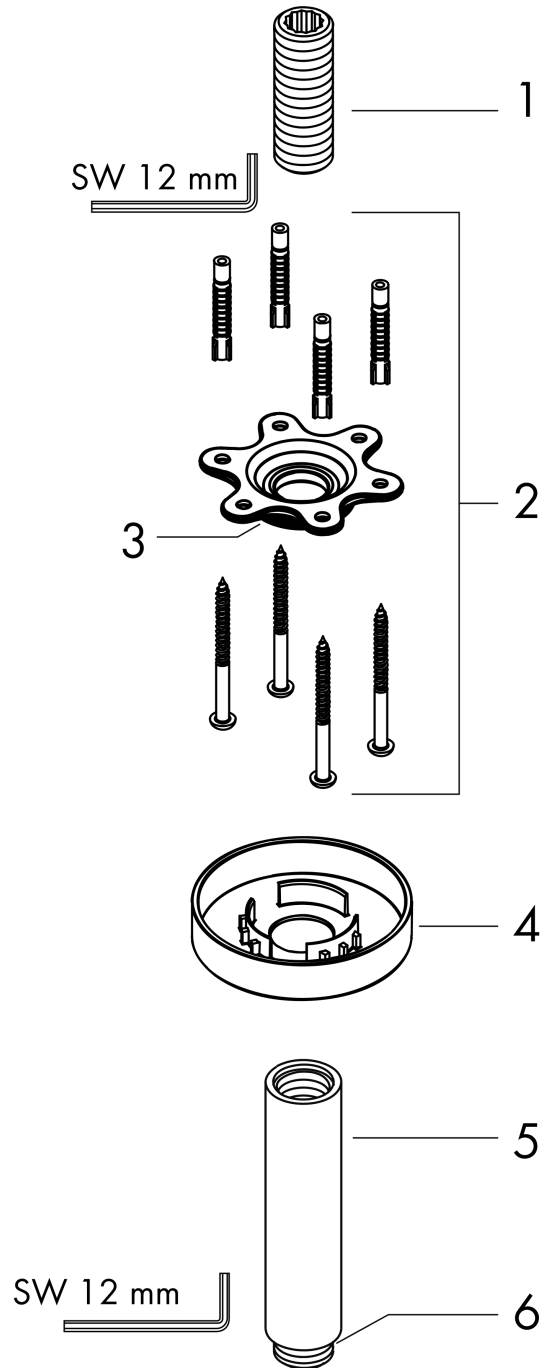

Ceiling connector S 10 cm

Finish: **Matt Black** Article Number: **27393670**

T

Description

product features

- length: 100 mm
- shaft \varnothing : 27 mm
- purpose of use: also usable as an extension
- installation type: exposed installation
- material: brass
- connection type: G $\frac{1}{2}$

Design awards

Product image

Scale drawing

Ceiling connector S 10 cm

Finish: **Matt Black** Article Number: **27393670**

T

Exploded Drawing

Year of production: >12/20

Ceiling connector S 10 cm

Finish: **Matt Black** Article Number: **27393670**

T

Spare part list

Year of production: >12/20

Pos.	Description	Article Number	PC	PU
1	connecting thread	95188000	8	1
2	mounting kit	95208000	11	1
3	O-ring 34x2	98383000	2	1
4	escutcheon Ø 80 mm	92122670	58	1
5	shower arm	27479XXX	15	-
6	O-ring 16x2	98133000	1	1