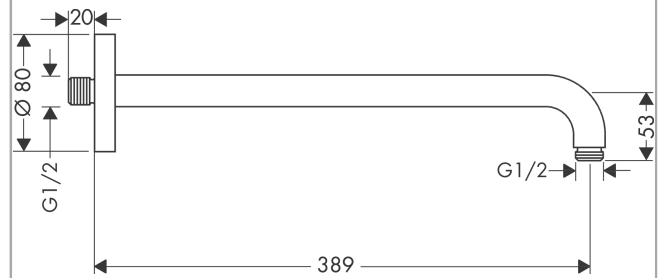

Shower arm 38.9 cm

Finish: **Matt Black** Article Number: **27413670**

Description

product features

- length: 389 mm
- installation type: exposed installation
- material: brass
- version: 90° angle
- connection type: G 1/2

Design awards

Product image

Scale drawing

Shower arm 38.9 cm

Finish: **Matt Black** Article Number: **27413670**

Exploded Drawing

Year of production: >12/20

Shower arm 38.9 cm

Finish: **Matt Black** Article Number: **27413670**

Spare part list

Year of production: >12/20

Pos.	Description	Article Number	PC	PU
1	mounting kit	95208000	11	1
2	mounting set	40916000	2	1
3	O-ring 34x2	98383000	2	1
4	escutcheon Ø 80 mm	98940670	57	1
5	O-ring 16x2	98133000	1	1