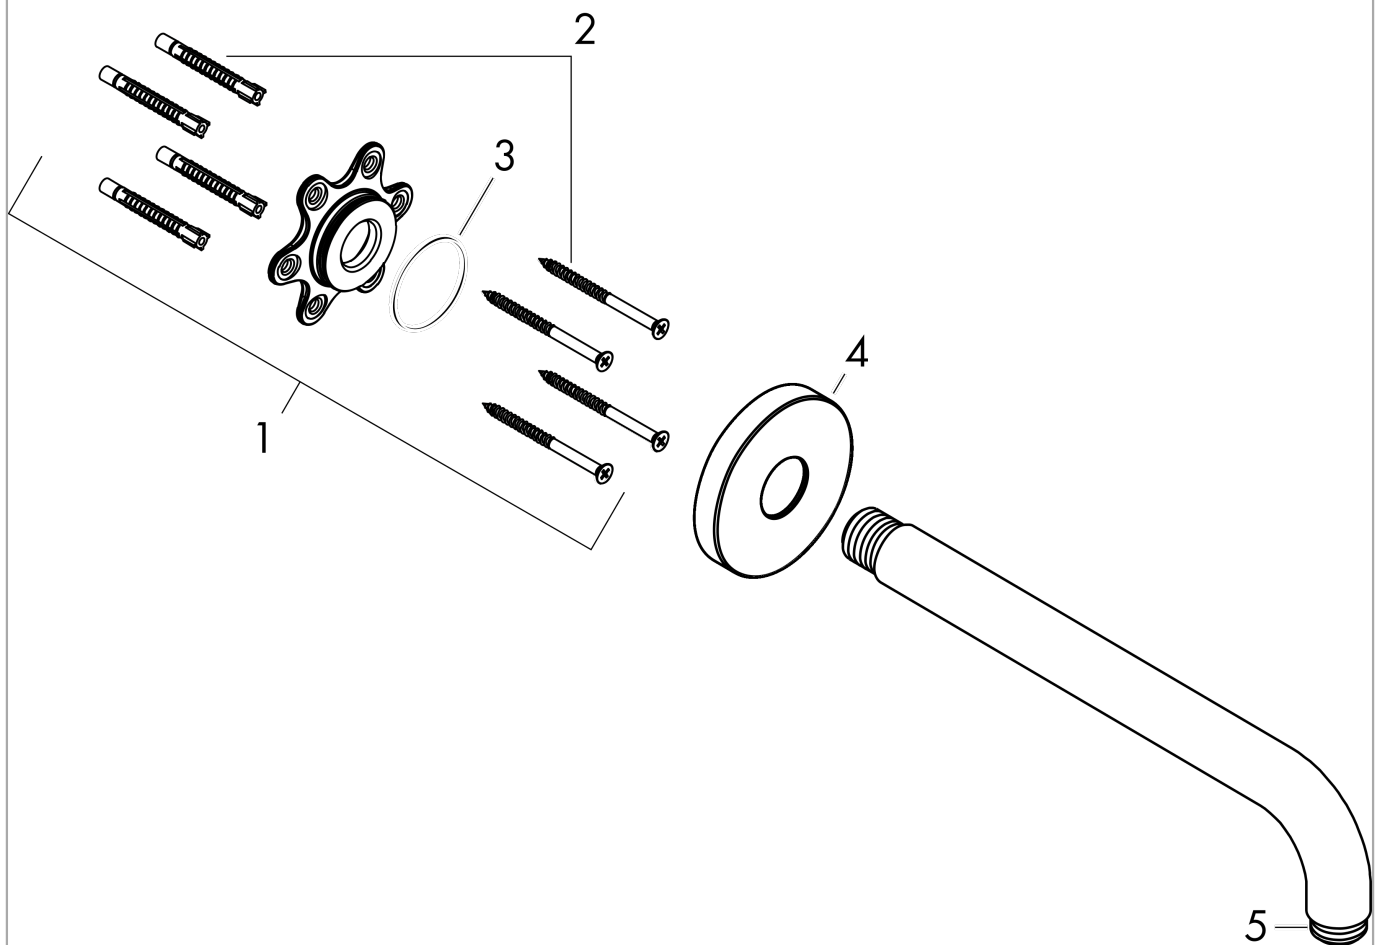

Shower arm 38.9 cm

Finish: **Matt Black** Article Number: **27413670**

Description

product features

- length: 389 mm
- installation type: exposed installation
- material: brass
- version: 90° angle
- connection type: G 1/2

Design awards

Product image

Scale drawing

Shower arm 38.9 cm

Finish: **Matt Black** Article Number: **27413670**

Exploded Drawing

Year of production: >12/20

Shower arm 38.9 cm

Finish: **Matt Black** Article Number: **27413670**

Spare part list

Year of production: >12/20

Pos.	Description	Article Number	PC	PU
1	mounting kit	95208000	11	1
2	mounting set	40916000	2	1
3	O-ring 34x2	98383000	2	1
4	escutcheon Ø 80 mm	98940670	57	1
5	O-ring 16x2	98133000	1	1