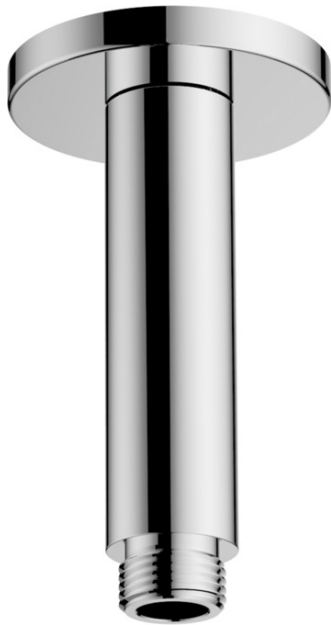

Vernis Blend
Ceiling connector 10 cm

Finish: **Chrome** Article Number: **27804000**

Description

product features

- length: 100 mm
- shaft Ø: 26 mm
- installation type: exposed installation
- material: brass
- connection type: G 1/2

Product image

Scale drawing

Vernis Blend
 Ceiling connector 10 cm
 Finish: **Chrome** Article Number: **27804000**

Exploded Drawing

Year of production: >04/21

Vernis Blend
Ceiling connector 10 cm
 Finish: **Chrome** Article Number: **27804000**