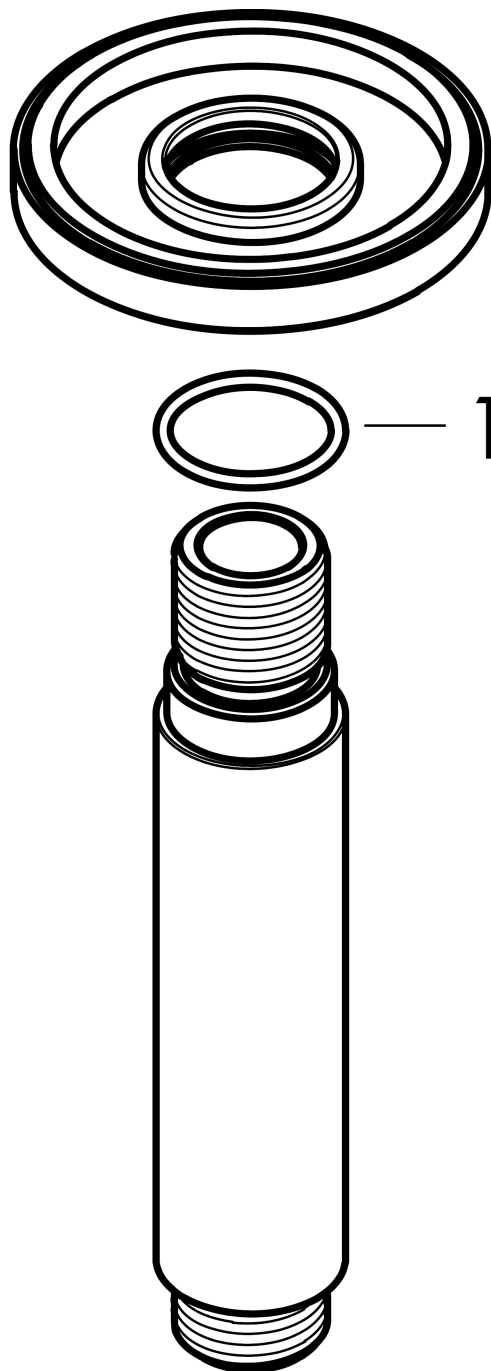

Vernis Blend
Ceiling connector 10 cm

Finish: **Chrome** Article Number: **27804000**

Description

product features

- length: 100 mm
- shaft Ø: 26 mm
- installation type: exposed installation
- material: brass
- connection type: G 1/2

Product image

Scale drawing

Vernis Blend
 Ceiling connector 10 cm
 Finish: **Chrome** Article Number: **27804000**

Exploded Drawing

Year of production: >04/21

Vernis Blend
Ceiling connector 10 cm
 Finish: **Chrome** Article Number: **27804000**

Spare part list

Year of production: >04/21

Pos.	Description	Article Number	PC	PU
1	O-Ring 22x2	98185000	1	1