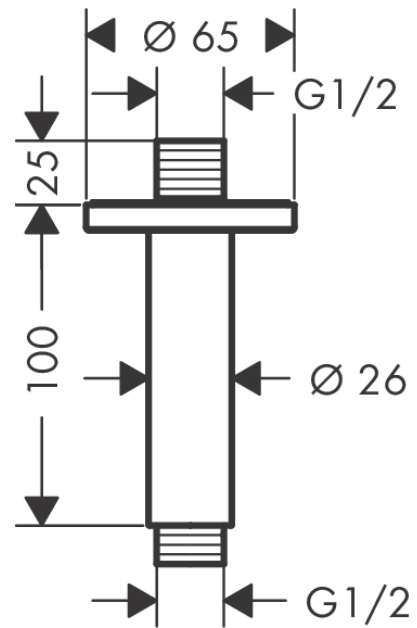

Vernis Blend
Ceiling connector 10 cm

Finish: **Chrome** Article Number: **27804000**

Description

product features

- length: 100 mm
- shaft Ø: 26 mm
- installation type: exposed installation
- material: brass
- connection type: G 1/2

Product image

Scale drawing

Vernis Blend
 Ceiling connector 10 cm
 Finish: **Chrome** Article Number: **27804000**

Exploded Drawing

Year of production: >04/21

Vernis Blend
Ceiling connector 10 cm
 Finish: **Chrome** Article Number: **27804000**

Spare part list

Year of production: >04/21

Pos.	Description	Article Number	PC	PU
1	O-Ring 22x2	98185000	1	1