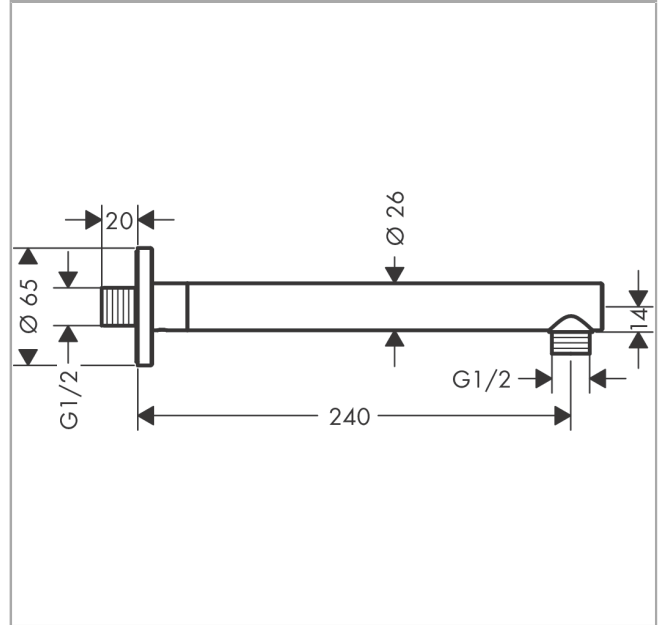

**Vernis Blend
Shower arm 24 cm**

Finish: **Chrome** Article Number: **27809000**

Description

product features

- length: 240 mm
- shaft Ø: 26 mm
- installation type: exposed installation
- material: brass
- version: 90° angle
- connection type: G ½

Product image

Scale drawing

Vernis Blend
 Shower arm 24 cm
 Finish: Chrome Article Number: 27809000

Exploded Drawing

Year of production: >01/21

Vernis Blend
Shower arm 24 cm
 Finish: **Chrome** Article Number: **27809000**

Spare part list

Year of production: >01/21

Pos.	Description	Article Number	PC	PU
1	hollow set screw M5x5	98446000	1	1
2	O-Ring 22x2	98185000	1	1
3	O-ring 13x2	98128000	1	1
4	connecting thread G½	93726000	6	1