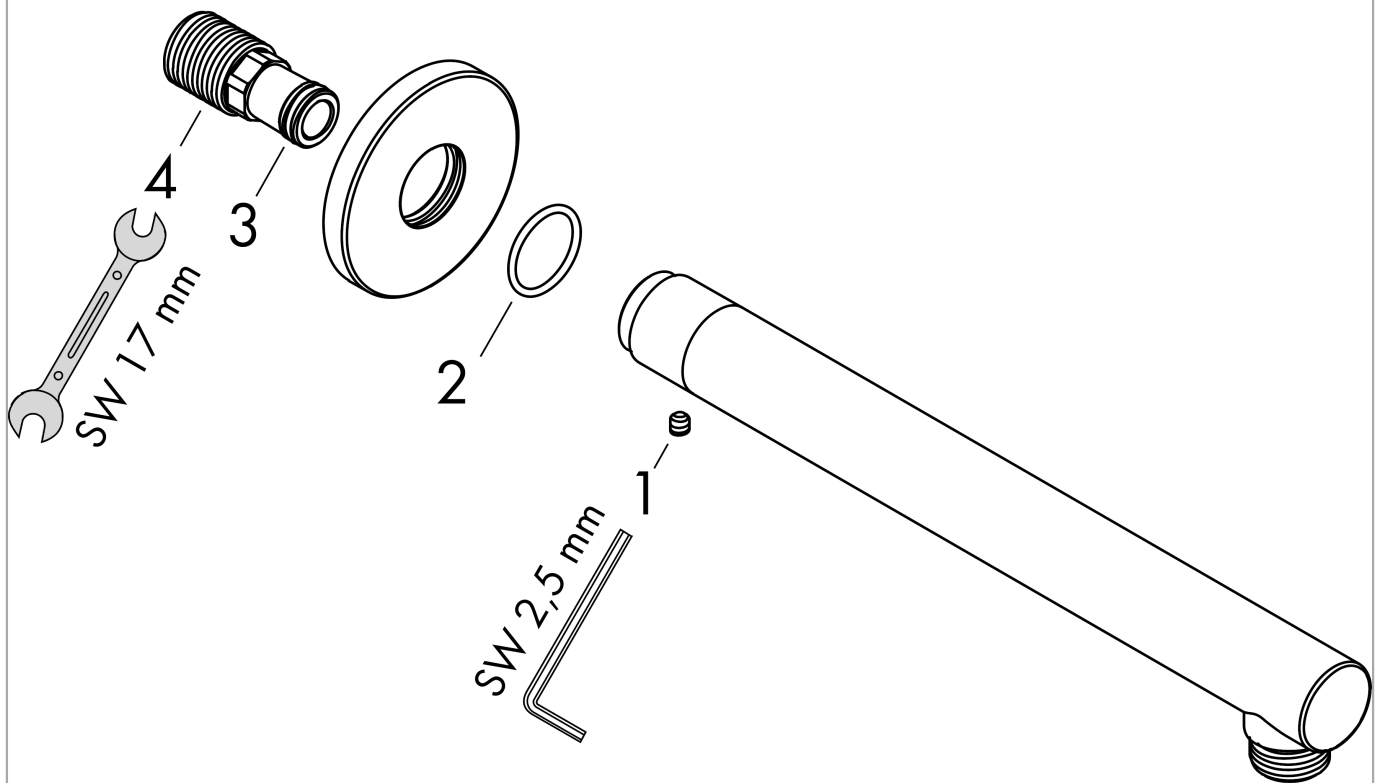

**Vernis Blend
Shower arm 24 cm**

Finish: **Chrome** Article Number: **27809000**

Description

product features

- length: 240 mm
- shaft Ø: 26 mm
- installation type: exposed installation
- material: brass
- version: 90° angle
- connection type: G ½

Product image

Scale drawing

Vernis Blend
 Shower arm 24 cm
 Finish: Chrome Article Number: 27809000

Exploded Drawing

Year of production: >01/21

Vernis Blend
Shower arm 24 cm
 Finish: **Chrome** Article Number: **27809000**

Spare part list

Year of production: >01/21

Pos.	Description	Article Number	PC	PU
1	hollow set screw M5x5	98446000	1	1
2	O-Ring 22x2	98185000	1	1
3	O-ring 13x2	98128000	1	1
4	connecting thread G½	93726000	6	1