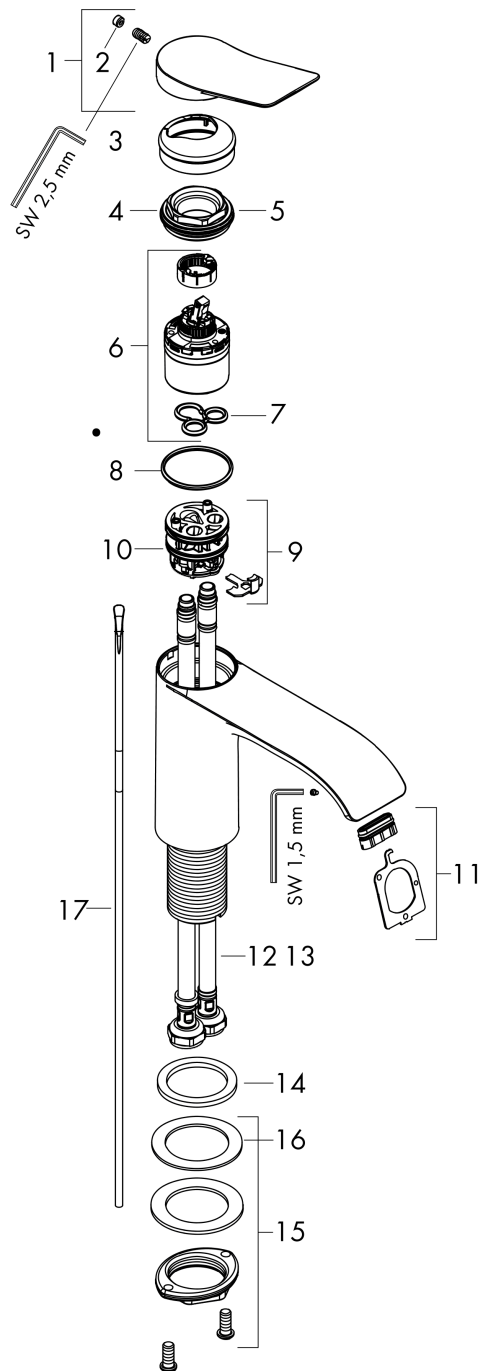

##### product features

- consists of: single lever basin mixer, waste set
- ComfortZone: 250
- projection: 191 mm
- spout height: 251 mm
- handle variant: lever handle
- spray type: WaterfallStream
- maximum flow rate at 3 bar: 5 l/min
- ceramic cartridge
- temperature limitation adjustable
- suitable for continuous flow water heaters
- pop-up waste set G 1¼
- material waste set: metal
- connection type: G ¾ hose connections
- connection dimension: DN15
- EU taxonomy: max. 6 l/min - Substantial Contribution (SC) possible

#### Scale drawing

**Vivenis**

**Single lever basin mixer 250 for wash bowls with pop-up waste set**

Finish: **Matt Black** Article Number: **75040670**

**Flowchart**

**Vivenis**

**Single lever basin mixer 250 for wash bowls with pop-up waste set**

Finish: **Matt Black** Article Number: **75040670**

**Exploded Drawing**

Year of production: >06/21

### Spare part list

Year of production: >06/21

Pos.	Description	Article Number	PC	PU
1	handle	94277670	61	1
2	screw cover	93735610	3	1
3	escutcheon	94027670	57	1
4	nut	93995000	7	1
5	O-ring 35x1,5	92114000	2	1
6	cartridge, assy	93897000	12	1
7	seal	95008000	3	1
8	O-ring 35x2	92604000	2	1
9	adapter for cartridge	98750000	4	1
10	O-Ring 30x2	98186000	1	1
11	spray former	94275000	9	1
12	connection hose 600 mm M8x0,75 G3/8	96556000	7	1
13	O-ring 6,6x1,6	93019000	1	1
14	flat seal	98749000	2	1
15	fixing set (Ø 32)	13961000	7	1
16	lever collar	97548000	1	1
17	pull rod	96657000	4	1
a	pop up waste	94139670	64	1
b	fixation extension 35 mm	13898000	12	1