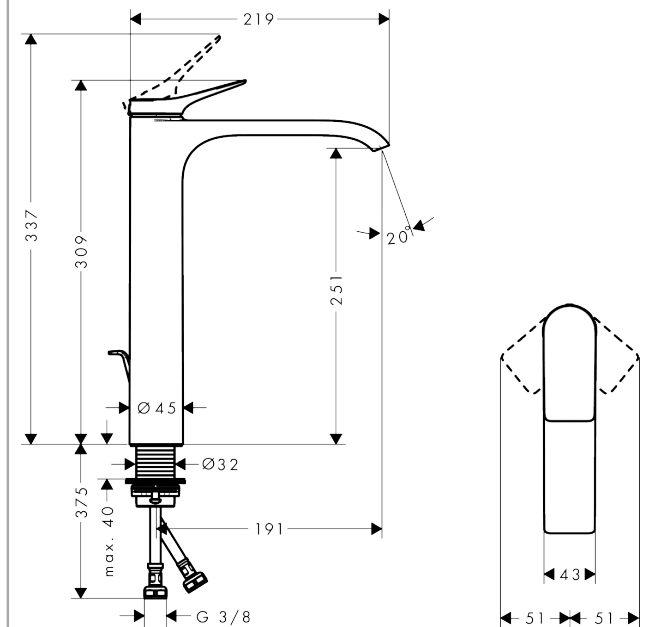

##### product features

- consists of: single lever basin mixer, waste set
- ComfortZone: 250
- projection: 191 mm
- spout height: 251 mm
- handle variant: lever handle
- spray type: WaterfallStream
- maximum flow rate at 3 bar: 5 l/min
- ceramic cartridge
- temperature limitation adjustable
- suitable for continuous flow water heaters
- pop-up waste set G 1¼
- material waste set: metal
- connection type: G ¾ hose connections
- connection dimension: DN15
- EU taxonomy: max. 6 l/min - Substantial Contribution (SC) possible

#### Product image

#### Scale drawing

**Vivenis**

**Single lever basin mixer 250 for wash bowls with pop-up waste set**

Finish: **Matt Black** Article Number: **75040670**

**Flowchart**

**Vivenis**

**Single lever basin mixer 250 for wash bowls with pop-up waste set**