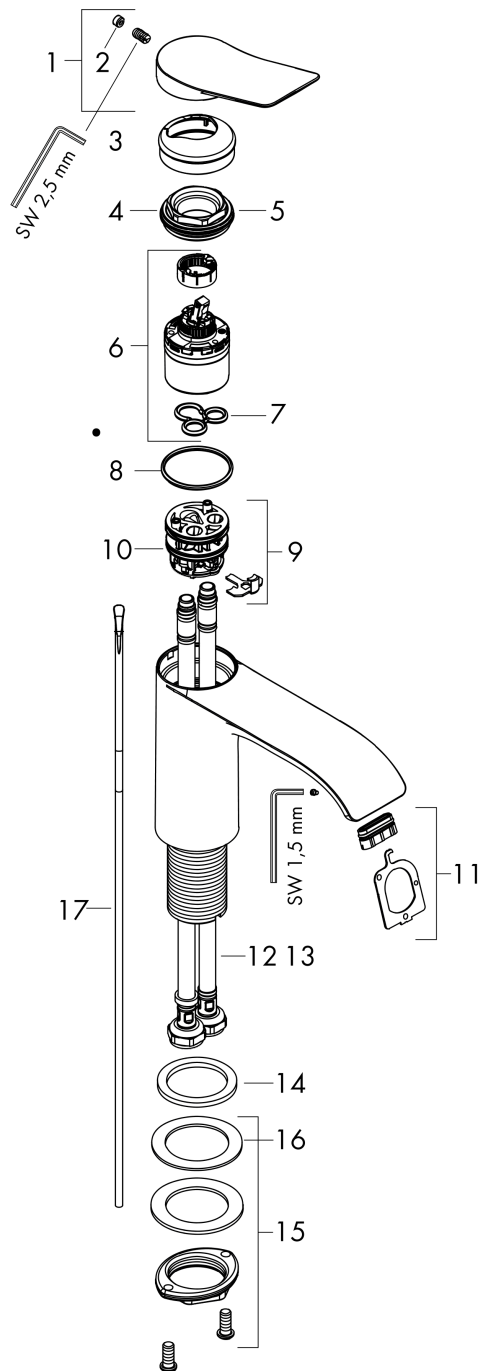

##### product features

- consists of: single lever basin mixer, waste set
- ComfortZone: 250
- projection: 191 mm
- spout height: 251 mm
- handle variant: lever handle
- spray type: WaterfallStream
- maximum flow rate at 3 bar: 5 l/min
- ceramic cartridge
- temperature limitation adjustable
- suitable for continuous flow water heaters
- pop-up waste set G 1¼
- material waste set: metal
- connection type: G ¾ hose connections
- connection dimension: DN15
- EU taxonomy: max. 6 l/min - Substantial Contribution (SC) possible

#### Scale drawing

**Vivenis**

**Single lever basin mixer 250 for wash bowls with pop-up waste set**

Finish: **Chrome** Article Number: **75040000**

**Flowchart**

**Vivenis**

**Single lever basin mixer 250 for wash bowls with pop-up waste set**

Finish: **Chrome** Article Number: **75040000**

**Exploded Drawing**

Year of production: >06/21

**Vivenis**

**Single lever basin mixer 250 for wash bowls with pop-up waste set**

Finish: **Chrome** Article Number: **75040000**

**Spare part list**

Year of production: >06/21

Pos.	Description	Article Number	PC	PU
1	handle	94277000	11	1
2	screw cover	93735460	3	1
3	escutcheon	94027000	7	1
4	nut	93995000	7	1
5	O-ring 35x1,5	92114000	2	1
6	cartridge, assy	93897000	12	1
7	seal	95008000	3	1
8	O-ring 35x2	92604000	2	1
9	adapter for cartridge	98750000	4	1
10	O-Ring 30x2	98186000	1	1
11	spray former	94275000	9	1
12	connection hose 600 mm M8x0,75 G3/8	96556000	7	1
13	O-ring 6,6x1,6	93019000	1	1
14	flat seal	98749000	2	1
15	fixing set (Ø 32)	13961000	7	1
16	lever collar	97548000	1	1
17	pull rod	96657000	4	1
a	pop up waste	94139000	99	1
b	fixation extension 35 mm	13898000	12	1