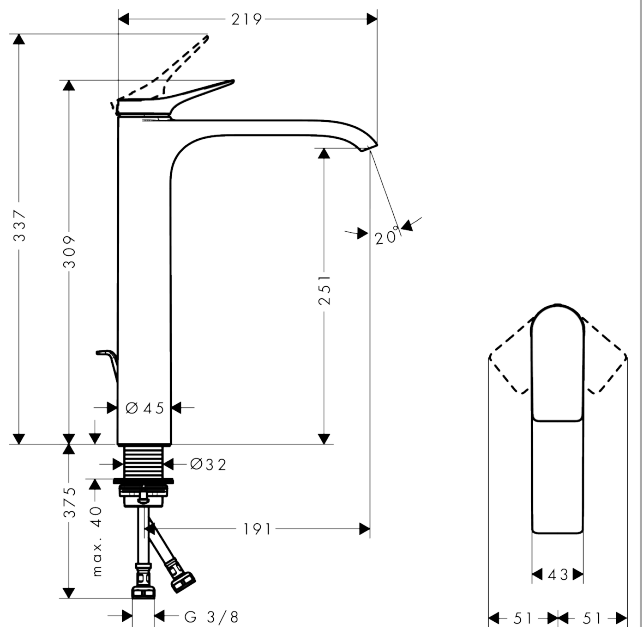

### Single lever basin mixer 250 for wash bowls with pop-up waste set

Finish: **Chrome** Article Number: **75040000**

##### product features

- consists of: single lever basin mixer, waste set
- ComfortZone: 250
- projection: 191 mm
- spout height: 251 mm
- handle variant: lever handle
- spray type: WaterfallStream
- maximum flow rate at 3 bar: 5 l/min
- ceramic cartridge
- temperature limitation adjustable
- suitable for continuous flow water heaters
- pop-up waste set G 1¼
- material waste set: metal
- connection type: G ¾ hose connections
- connection dimension: DN15
- EU taxonomy: max. 6 l/min - Substantial Contribution (SC) possible

#### Scale drawing

**Vivenis**

**Single lever basin mixer 250 for wash bowls with pop-up waste set**

Finish: **Chrome** Article Number: **75040000**

**Flowchart**

**Vivenis**

**Single lever basin mixer 250 for wash bowls with pop-up waste set**