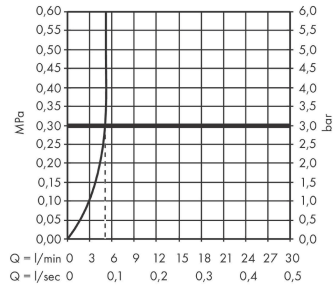

#### Scale drawing

**Vivenis**

**Single lever basin mixer 250 for wash bowls with pop-up waste set**

Finish: **Chrome** Article Number: **75040000**

**Flowchart**

**Vivenis**

**Single lever basin mixer 250 for wash bowls with pop-up waste set**