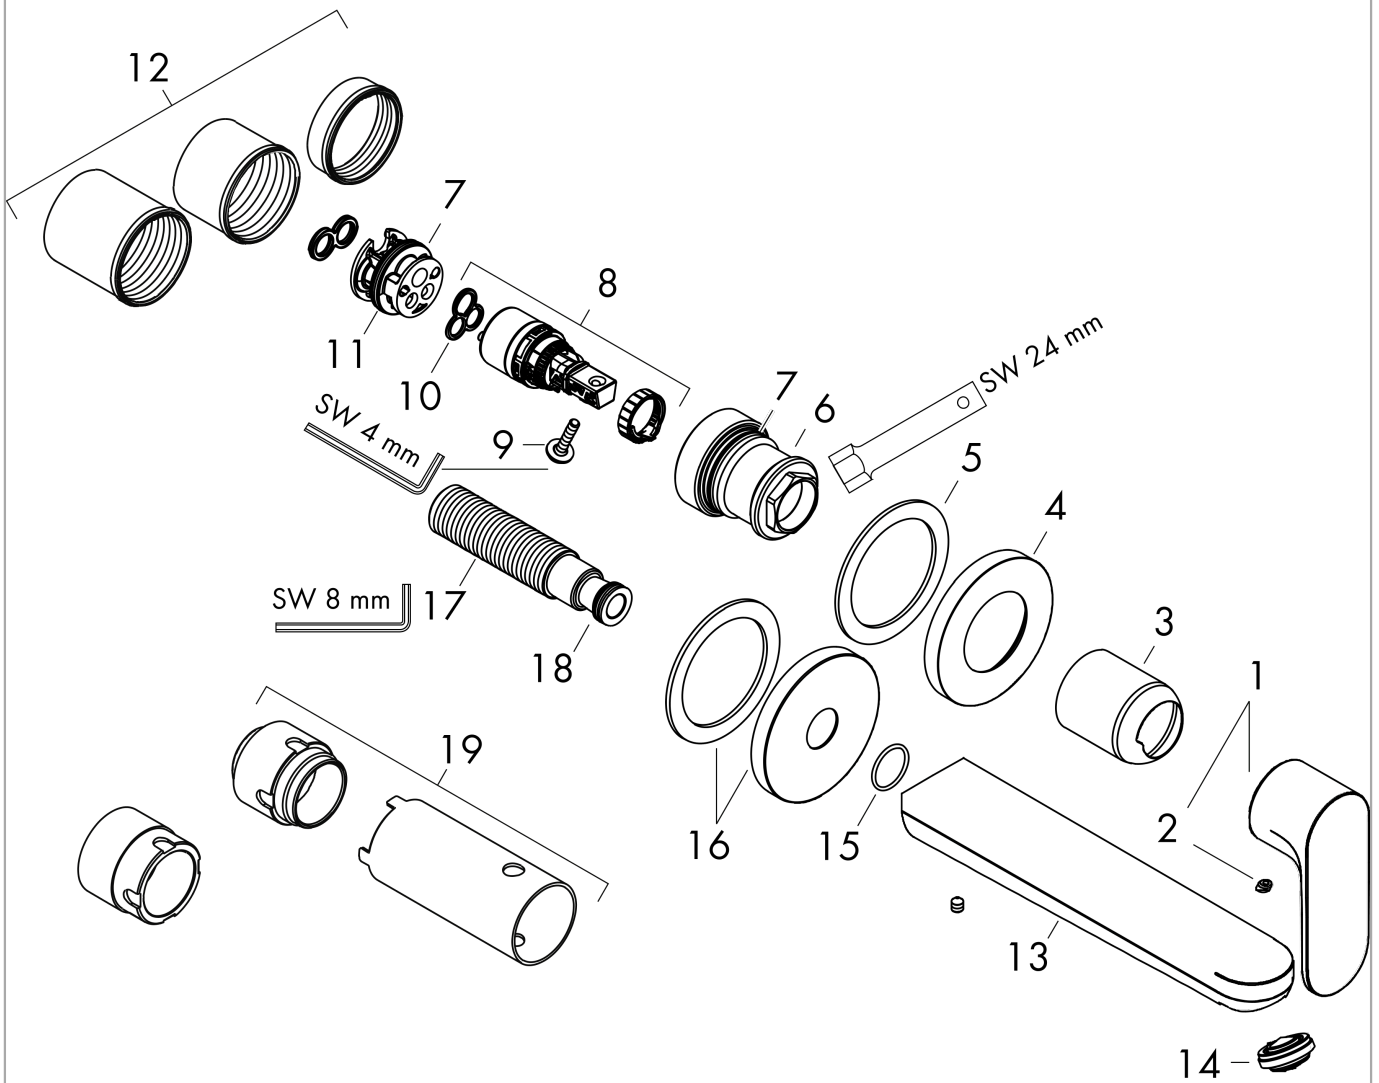

#### product features

- consists of: single lever basin mixer for concealed installation wall-mounted, waste set
- projection: 200 mm
- handle variant: lever handle
- spray type: normal spray
- maximum flow rate at 3 bar: 5 l/min
- ceramic cartridge
- temperature limitation adjustable
- suitable for continuous flow water heaters
- non-closing waste set
- material waste set: metal
- connection type: basic set
- connection dimension: DN15
- handle can be positioned on the right or left, depending on the basic set installation
- EU taxonomy: max. 6 l/min - Substantial Contribution (SC) possible

### Scale drawing

**Rebris S**

**Single lever basin mixer for concealed installation wall-mounted with spout 20 cm**

Finish: **Matt Black** Article Number: **72528670**

**Flowchart**

**Rebris S**

Single lever basin mixer for concealed installation wall-mounted with spout 20 cm

Finish: **Matt Black** Article Number: **72528670**

**Exploded Drawing**

Year of production: >06/22

### Spare part list

Year of production: >06/22

Pos.	Description	Article Number	PC	PU
1	handle	94648670	60	1
2	screw cover	96338610	51	1
3	sleeve	93053670	59	1
4	escutcheon Ø 68 mm	93052670	58	1
5	washer	97600000	4	1
6	nut	93141000	9	1
7	O-ring 26x2	98147000	1	1
8	cartridge, assy	95973001	12	1
9	locking screw for handle	95140000	2	1
10	seal	98865000	8	1
11	adapter for cartridge	95634000	4	1
12	fixing set	97971000	9	1
13	spout 220 mm	94649670	64	1
14	aerator M24x1 (5 l/min)	94364000	3	1
15	O-ring 18x1,5	98231000	1	1
16	escutcheon for spout	93987670	62	1
17	connecting thread G½	95626000	10	1
18	O-ring 13x2	98128000	1	1
19	extension set 25 mm for 13622180	31971000	99	1
a	base body	13622180	99	1
b	waste	50001670	99	1
c	adapter for exchanged connections	93819000	16	1