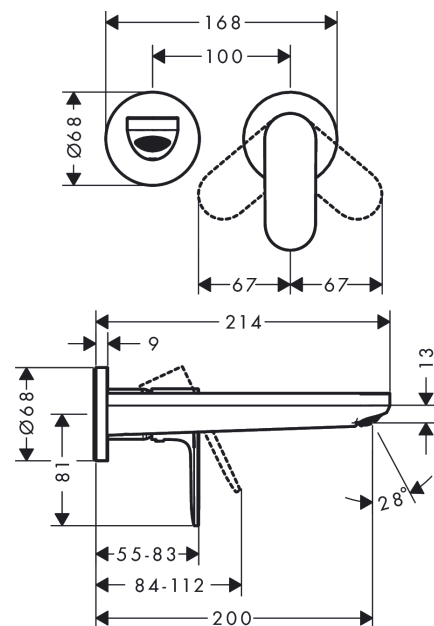

#### product features

- consists of: single lever basin mixer for concealed installation wall-mounted, waste set
- projection: 200 mm
- handle variant: lever handle
- spray type: normal spray
- maximum flow rate at 3 bar: 5 l/min
- ceramic cartridge
- temperature limitation adjustable
- suitable for continuous flow water heaters
- non-closing waste set
- material waste set: metal
- connection type: basic set
- connection dimension: DN15
- handle can be positioned on the right or left, depending on the basic set installation
- EU taxonomy: max. 6 l/min - Substantial Contribution (SC) possible

### Product image

### Scale drawing

**Rebris S**

**Single lever basin mixer for concealed installation wall-mounted with spout 20 cm**

Finish: **Matt Black** Article Number: **72528670**

**Flowchart**

**Rebris S**

Single lever basin mixer for concealed installation wall-mounted with spout 20 cm

### Spare part list

Year of production: >06/22

Pos.	Description	Article Number	PC	PU
1	handle	94648670	60	1
2	screw cover	96338610	51	1
3	sleeve	93053670	59	1
4	escutcheon Ø 68 mm	93052670	58	1
5	washer	97600000	4	1
6	nut	93141000	9	1
7	O-ring 26x2	98147000	1	1
8	cartridge, assy	95973001	12	1
9	locking screw for handle	95140000	2	1
10	seal	98865000	8	1
11	adapter for cartridge	95634000	4	1
12	fixing set	97971000	9	1
13	spout 220 mm	94649670	64	1
14	aerator M24x1 (5 l/min)	94364000	3	1
15	O-ring 18x1,5	98231000	1	1
16	escutcheon for spout	93987670	62	1
17	connecting thread G½	95626000	10	1
18	O-ring 13x2	98128000	1	1
19	extension set 25 mm for 13622180	31971000	99	1
a	base body	13622180	99	1
b	waste	50001670	99	1
c	adapter for exchanged connections	93819000	16	1