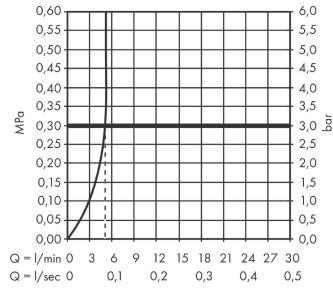

### Scale drawing

**Rebris S**

**Single lever basin mixer for concealed installation wall-mounted with spout 20 cm**

Finish: **Matt Black** Article Number: **72528670**

**Flowchart**

**Rebris S**

Single lever basin mixer for concealed installation wall-mounted with spout 20 cm