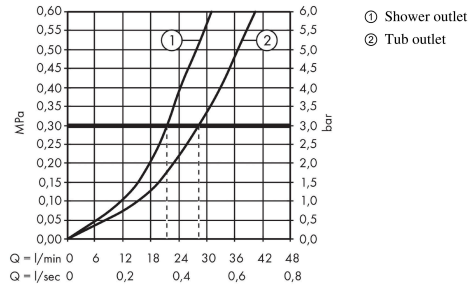

Rebris S

Single lever bath mixer for concealed installation for iBox universal

Finish: **Matt Black** Article Number: **72466670**

Description

product features

- 2 functions
- flow rate upper outlet: 21 l/min
- flow rate lower outlet: 29 l/min
- maximum flow rate at 3 bar: 27,6 l/min
- flow rate for bath spout at 3 bar: 27,6 l/min
- flow rate of hand shower at 3 bar: 21,2 l/min
- ceramic cartridge
- temperature limitation adjustable
- diverter with automatic resetting
- with silencer
- connection type: basic set
- wall-mounted
- min. operating pressure: 1 bar
- max. operating pressure: 10 bar
- no additional maintenance opening required

Design awards

reddot winner 2022

Product image

Scale drawing

Rebris S

Single lever bath mixer for concealed installation for iBox universal

Finish: **Matt Black** Article Number: **72466670**

Flowchart