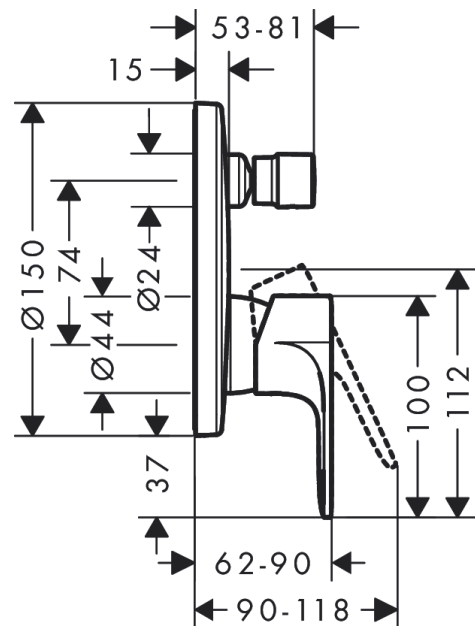

Rebris S

Single lever bath mixer for concealed installation for iBox universal

Finish: **Matt Black** Article Number: **72466670**

Description

product features

- 2 functions
- flow rate upper outlet: 21 l/min
- flow rate lower outlet: 29 l/min
- maximum flow rate at 3 bar: 27,6 l/min
- flow rate for bath spout at 3 bar: 27,6 l/min
- flow rate of hand shower at 3 bar: 21,2 l/min
- ceramic cartridge
- temperature limitation adjustable
- diverter with automatic resetting
- with silencer
- connection type: basic set
- wall-mounted
- min. operating pressure: 1 bar
- max. operating pressure: 10 bar
- no additional maintenance opening required

Design awards

reddot winner 2022

Product image

Scale drawing

Rebris S

Single lever bath mixer for concealed installation for iBox universal

Finish: **Matt Black** Article Number: **72466670**

Flowchart

Rebris S

Single lever bath mixer for concealed installation for iBox universal

Finish: **Matt Black** Article Number: **72466670**

Exploded Drawing

Year of production: >06/22

Rebris S

Single lever bath mixer for concealed installation for iBox universal