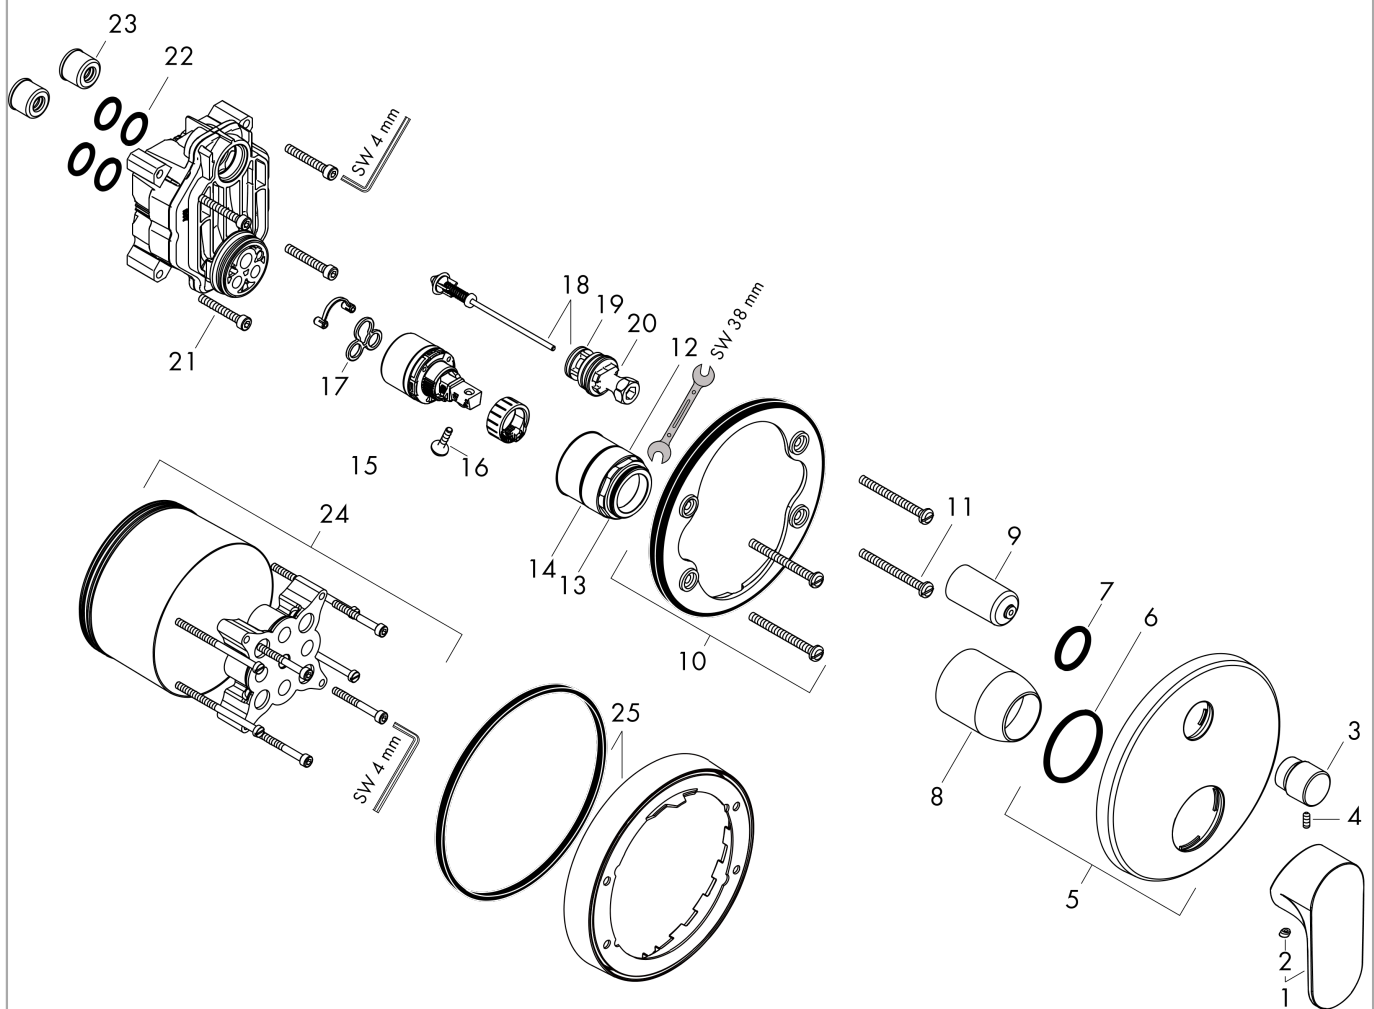

Rebris S

Single lever bath mixer for concealed installation for iBox universal

Finish: **Matt Black** Article Number: **72466670**

Description

product features

- 2 functions
- flow rate upper outlet: 21 l/min
- flow rate lower outlet: 29 l/min
- maximum flow rate at 3 bar: 27,6 l/min
- flow rate for bath spout at 3 bar: 27,6 l/min
- flow rate of hand shower at 3 bar: 21,2 l/min
- ceramic cartridge
- temperature limitation adjustable
- diverter with automatic resetting
- with silencer
- connection type: basic set
- wall-mounted
- min. operating pressure: 1 bar
- max. operating pressure: 10 bar
- no additional maintenance opening required

Rebris S

Single lever bath mixer for concealed installation for iBox universal

Finish: **Matt Black** Article Number: **72466670**

Exploded Drawing

Year of production: >06/22

Rebris S

Single lever bath mixer for concealed installation for iBox universal

Finish: **Matt Black** Article Number: **72466670**

Spare part list

Year of production: >06/22

Pos.	Description	Article Number	PC	PU
1	handle	94654670	60	1
2	screw cover	96338000	1	1
3	diverter knob	98795670	60	1
4	hollow set screw M4x10	97667000	1	1
5	escutcheon Ø 150 mm	98791670	61	1
6	O-ring 43x3	98418000	1	1
7	O-ring 23x3	98142000	1	1
8	sleeve	98790670	58	1
9	sleeve	98794670	58	1
10	holder for escutcheon	98793000	9	1
11	set of fixing screws	96454000	3	1
12	nut	98796000	9	1
13	O-ring 30x1,5	98433000	1	1
14	O-ring 39x1,5	98400000	1	1
15	cartridge, assy	92730000	11	1
16	locking screw for handle	95140000	2	1
17	seal	95008000	3	1
18	selector assy	95014000	11	1
19	O-ring 16x2,3	98207000	1	1
20	O-ring 20x2,5	92602000	2	1
21	set of screws	93243000	3	1
22	O-ring 16x2	98133000	1	1
23	noise reduction	94073000	7	1
24	extension 25 mm	13595000	99	1
25	extension 22 mm (Ø 150 mm)	13597670	99	1
a	concealed item	01800180	99	1
b	extension 10 mm for iBox universal with shut-off unit	92332000	15	1
c	set of screws	93244000	3	1