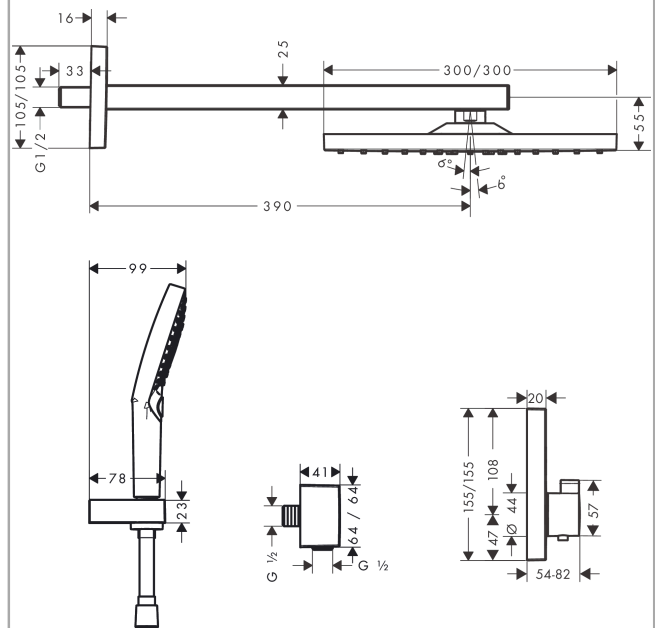

Raindance E

Shower system 300 1jet with thermostat ShowerSelect and basic set

Finish: **Matt Black** Article Number: **27939670**

Description

product features

- consists of: overhead shower, hand shower, shower thermostat, shower arm, shower holder, wall outlet, basic set, shower hose
- shower head size: 300 x 300 mm
- spray type overhead shower: RainAir
- spray type hand shower: Rain, RainAir, Whirl
- maximum flow rate at 3 bar: 17 l/min
- minimum flow pressure: 1,6 bar
- max. operating pressure: 6 bar
- thermostat: ShowerSelect
- pivot connector prevents hose from tangling
- connection type: basic set
- use of outlets: simultaneous use of several outlets

Technology

Design awards

Product image

Scale drawing

Raindance E

Shower system 300 1jet with thermostat ShowerSelect and basic set

Finish: **Matt Black** Article Number: **27939670**

Exploded Drawing

Year of production: >10/20

Raindance E

Shower system 300 1jet with thermostat ShowerSelect and basic set

Finish: **Matt Black** Article Number: **27939670**

Spare part list

Year of production: >10/20

Pos.	Description	Article Number	PC	PU
1	head shower	26238670	98	1
2	handshower	26530670	98	1
3	shower holder	28387670	98	1
4	shower hose Isiflex'B 1,25 m	28272670	98	1
5	Fixfit Hose Connection	26455670	98	1
6	Thermostat	15763670	98	1
7	concealed item	01800180	98	1