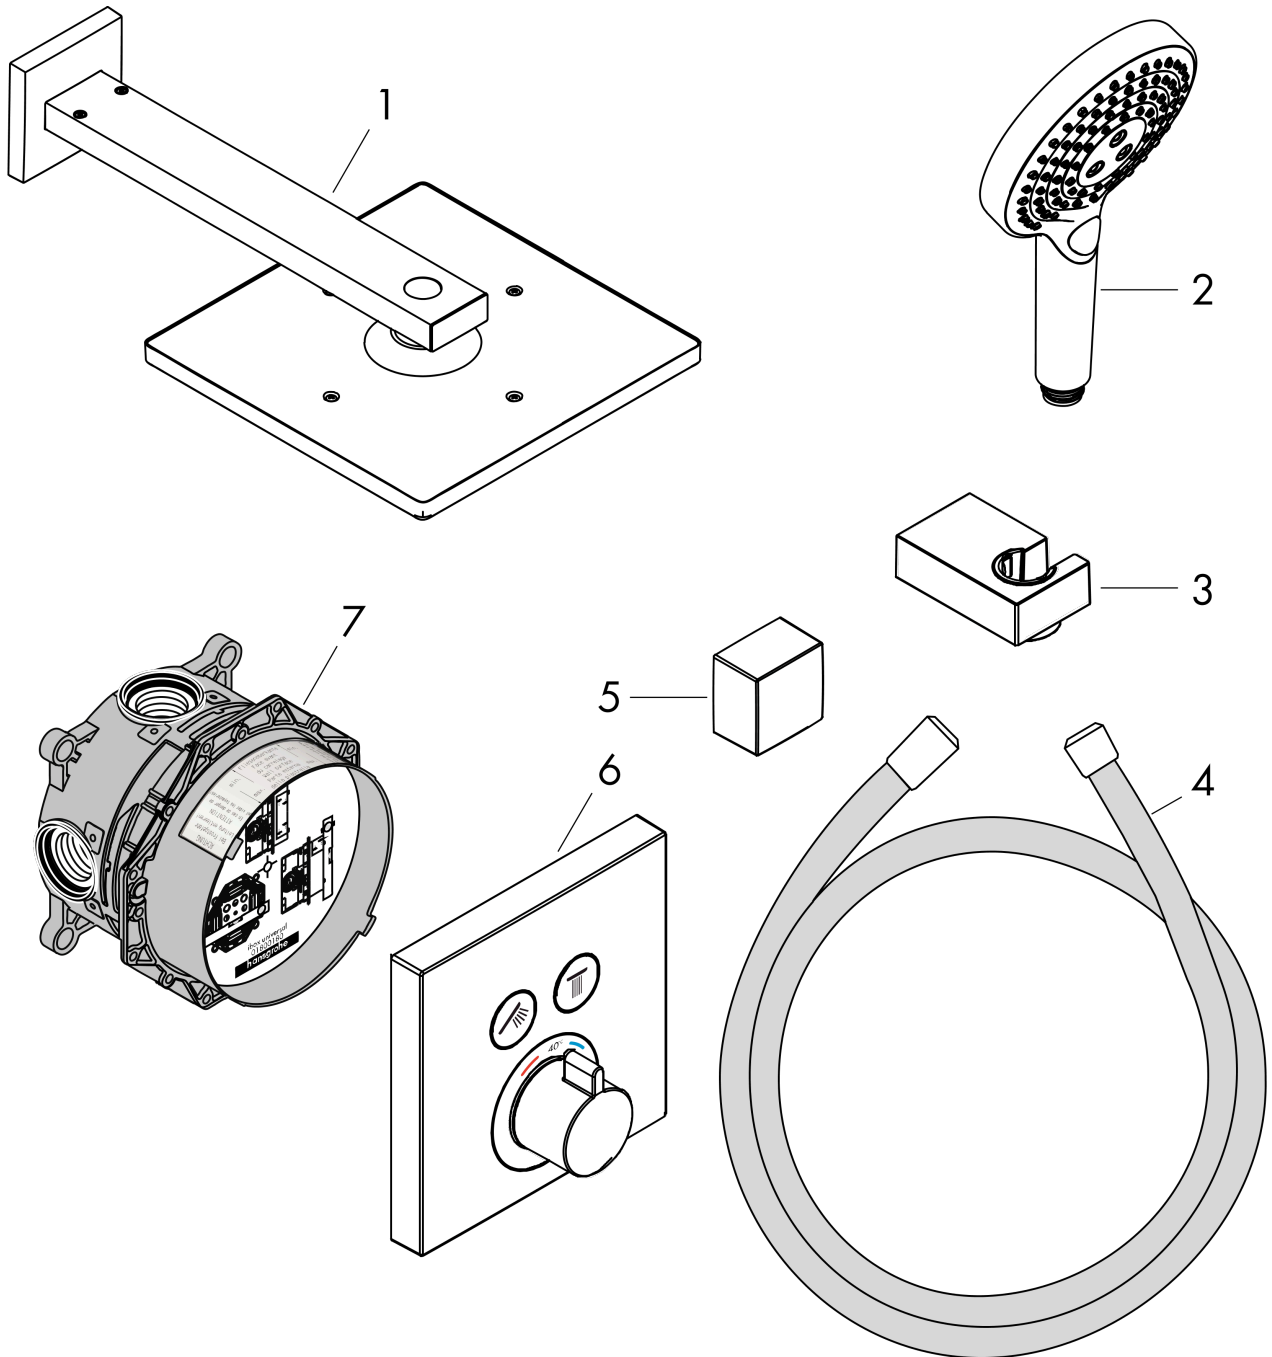

Raindance E

Shower system 300 1jet with thermostat ShowerSelect and basic set

Finish: **Matt Black** Article Number: **27939670**

Description

product features

- consists of: overhead shower, hand shower, shower thermostat, shower arm, shower holder, wall outlet, basic set, shower hose
- shower head size: 300 x 300 mm
- spray type overhead shower: RainAir
- spray type hand shower: Rain, RainAir, Whirl
- maximum flow rate at 3 bar: 17 l/min
- minimum flow pressure: 1,6 bar
- max. operating pressure: 6 bar
- thermostat: ShowerSelect
- pivot connector prevents hose from tangling
- connection type: basic set
- use of outlets: simultaneous use of several outlets

Technology

Design awards

Product image

Scale drawing

Raindance E

Shower system 300 1jet with thermostat ShowerSelect and basic set

Finish: **Matt Black** Article Number: **27939670**

Exploded Drawing

Year of production: >10/20

Raindance E

Shower system 300 1jet with thermostat ShowerSelect and basic set

Finish: **Matt Black** Article Number: **27939670**

Spare part list

Year of production: >10/20

Pos.	Description	Article Number	PC	PU
1	head shower	26238670	98	1
2	handshower	26530670	98	1
3	shower holder	28387670	98	1
4	shower hose Isiflex'B 1,25 m	28272670	98	1
5	Fixfit Hose Connection	26455670	98	1
6	Thermostat	15763670	98	1
7	concealed item	01800180	98	1