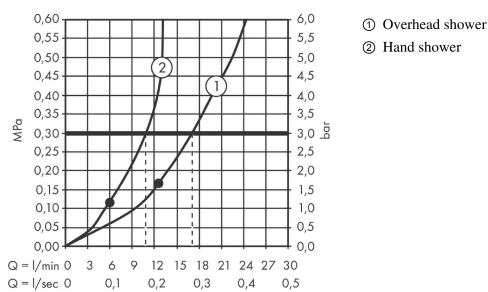

Raindance E

Shower system 300 1jet with thermostat ShowerSelect Square and basic set

Finish: **Chrome** Article Number: **27952000**

Description

product features

- consists of: overhead shower, hand shower, Thermostat, basic set, wall outlet, shower hose
- shower head size: 300 x 300 mm
- spray type overhead shower: RainAir
- spray type hand shower: PowderRain, Rain, Whirl
- maximum flow rate at 3 bar: 17,1 l/min
- minimum flow pressure: 1,5 bar
- max. operating pressure: 6 bar
- thermostat: ShowerSelect
- pivot connector prevents hose from tangling
- connection type: basic set
- use of outlets: simultaneous use of several outlets

Technology

Product image

Scale drawing

Flowchart