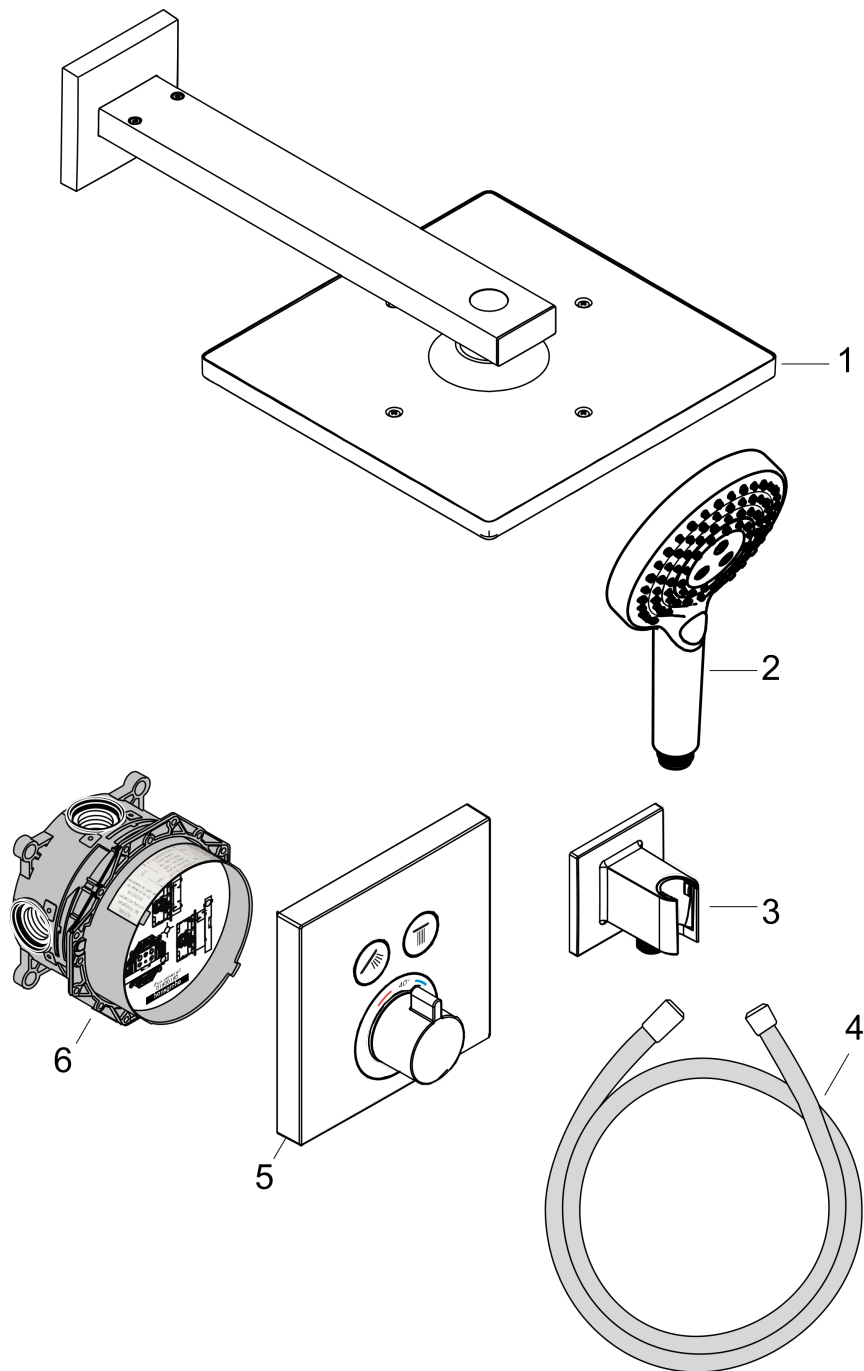

#### product features

- consists of: overhead shower, hand shower, Thermostat, basic set, wall outlet, shower hose
- shower head size: 300 x 300 mm
- spray type overhead shower: RainAir
- spray type hand shower: PowderRain, Rain, Whirl
- maximum flow rate at 3 bar: 17,1 l/min
- minimum flow pressure: 1,5 bar
- max. operating pressure: 6 bar
- thermostat: ShowerSelect
- pivot connector prevents hose from tangling
- connection type: basic set
- use of outlets: simultaneous use of several outlets

### Scale drawing

### Flowchart

**Raindance E**

**Shower system 300 1jet with thermostat ShowerSelect Square and basic set**

Finish: **Chrome** Article Number: **27952000**

**Exploded Drawing**

Year of production: >01/21

**Raindance E**

**Shower system 300 1jet with thermostat ShowerSelect Square and basic set**

Finish: **Chrome** Article Number: **27952000**

**Spare part list**

Year of production: >01/21

Pos.	Description	Article Number	PC	PU
1	head shower	26238000	98	1
2	handshower	26014000	98	1
3	shower holder, assy	26486000	98	1
4	shower hose Isiflex'B 1,25 m	28272000	98	1
5	Thermostat	15763000	98	1
6	concealed item	01800180	98	1