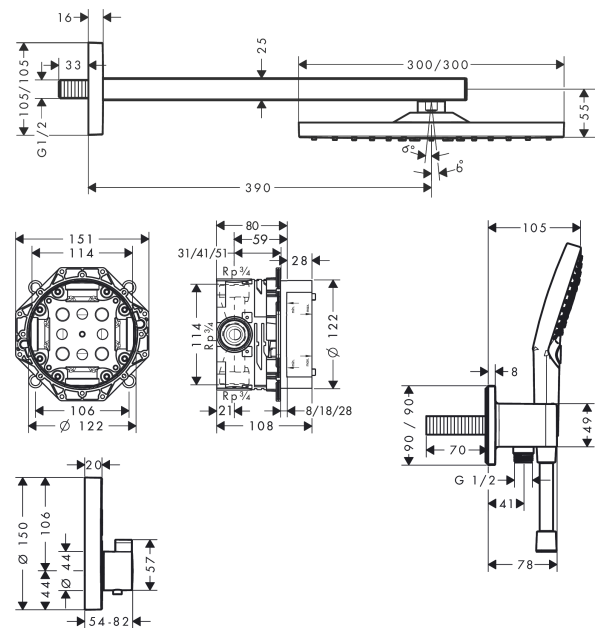

#### product features

- consists of: overhead shower, hand shower, Thermostat, basic set, wall outlet, shower hose
- shower head size: 300 x 300 mm
- spray type overhead shower: RainAir
- spray type hand shower: PowderRain, Rain, Whirl
- maximum flow rate at 3 bar: 17,1 l/min
- minimum flow pressure: 1,5 bar
- max. operating pressure: 6 bar
- thermostat: ShowerSelect
- pivot connector prevents hose from tangling
- connection type: basic set
- use of outlets: simultaneous use of several outlets

### Scale drawing

**Shower system 300 1jet with thermostat ShowerSelect Square and basic set**

Finish: **Chrome** Article Number: **27952000**

**Spare part list**

Year of production: >01/21

Pos.	Description	Article Number	PC	PU
1	head shower	26238000	98	1
2	handshower	26014000	98	1
3	shower holder, assy	26486000	98	1
4	shower hose Isiflex'B 1,25 m	28272000	98	1
5	Thermostat	15763000	98	1
6	concealed item	01800180	98	1