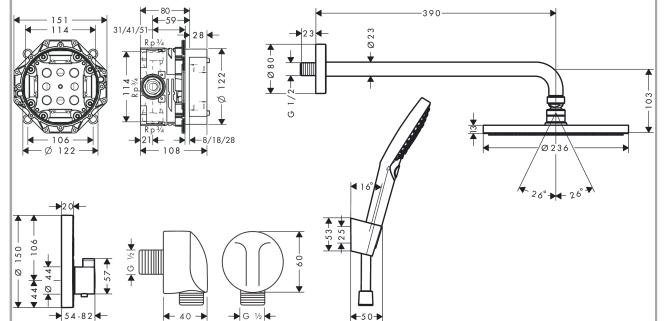

Raindance S

Shower system 240 1 jet PowderRain with thermostat ShowerSelect S and basic set

Finish: **Matt Black** Article Number: **27959670**

Description

product features

- consists of: overhead shower, hand shower, Thermostat, basic set, wall outlet, shower holder, shower hose
- shower head size: 240 mm
- spray type overhead shower: PowderRain
- spray type hand shower: RainAir, Rain, Whirl
- maximum flow rate at 3 bar: 18,1 l/min
- minimum flow pressure: 1,5 bar
- max. operating pressure: 6 bar
- nuts shower hose: shower hose with conical nut on both ends
- pivot connector prevents hose from tangling
- connection type: basic set
- use of outlets: simultaneous use of several outlets

Technology

Product image

Scale drawing

Raindance S

Shower system 240 1 jet PowderRain with thermostat ShowerSelect S and basic set

Finish: **Matt Black** Article Number: **27959670**

Flowchart