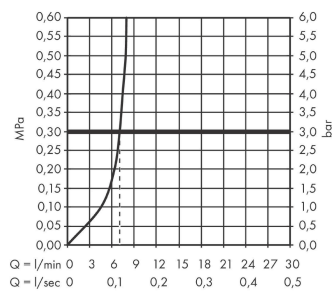

Metropol

Single lever bidet mixer with lever handle and push-open waste set

Finish: **Polished Gold Optic** Article Number: **32520990**

Description

product features

- consists of: single lever bidet mixer, waste set
- projection: 129 mm
- spout height: 100 mm
- ball-pivot joint
- spray type: laminar spray
- maximum flow rate at 3 bar: 7,5 l/min
- ceramic cartridge
- temperature limitation adjustable
- suitable for continuous flow water heaters
- material waste set: metal
- connection type: G 3/8 hose connections
- connection dimension: DN15

Design awards

Product image

Scale drawing

Flowchart

Metropol

Single lever bidet mixer with lever handle and push-open waste set

Finish: **Polished Gold Optic** Article Number: **32520990**

Exploded Drawing

Year of production: >07/19

Metropol

Single lever bidet mixer with lever handle and push-open waste set

Finish: Polished Gold Optic Article Number: 32520990

Spare part list

Year of production: >07/19

Pos.	Description	Article Number	PC	PU
1	handle	92995990	62	1
2	screw cover	95704000	1	1
3	flange	92625990	58	1
4	nut	92689000	7	1
5	O-ring 27x1,5	92527000	4	1
6	O-ring 25x1,5	98146000	1	1
7	cartridge, assy	97685000	11	1
8	seal	98865000	8	1
9	adapter for cartridge	92628000	6	1
10	adapter for cartridge	98866000	8	1
11	O-ring 23x2	98398000	1	1
12	aerator laminar M16x1 (7 l/min)	97360990	59	1
13	ball joint	97362990	59	1
14	O-ring 32x1,5	92936000	1	1
15	escutcheon	93048990	59	1
16	fixing set (Ø 32)	13961000	7	1
17	flat seal	98749000	2	1
18	lever collar	97548000	1	1
19	connection hose 450 mm M8x0,75 G3/8	97206000	8	1
20	O-ring 6,6x1,6	93019000	1	1
a	push-open waste set	50100990	98	1
b	fixation extension 35 mm	13898000	12	1