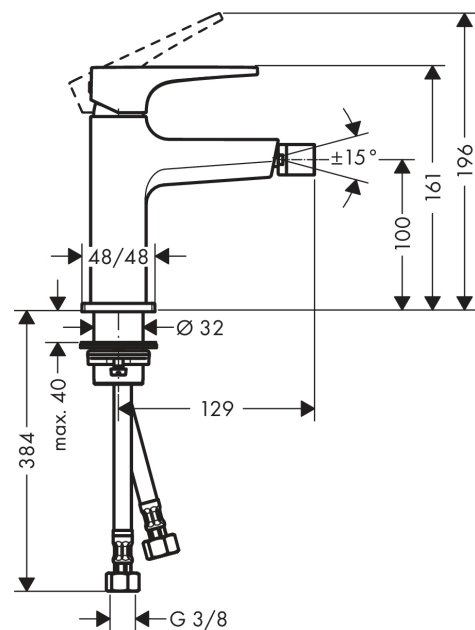

Metropol

Single lever bidet mixer with lever handle and push-open waste set

Finish: **Polished Gold Optic** Article Number: **32520990**

Description

product features

- consists of: single lever bidet mixer, waste set
- projection: 129 mm
- spout height: 100 mm
- ball-pivot joint
- spray type: laminar spray
- maximum flow rate at 3 bar: 7,5 l/min
- ceramic cartridge
- temperature limitation adjustable
- suitable for continuous flow water heaters
- material waste set: metal
- connection type: G 3/8 hose connections
- connection dimension: DN15

Design awards

Product image

Scale drawing

Flowchart

Metropol

Single lever bidet mixer with lever handle and push-open waste set

Finish: **Polished Gold Optic** Article Number: **32520990**

Exploded Drawing

Year of production: >07/19

Metropol

Single lever bidet mixer with lever handle and push-open waste set

Finish: Polished Gold Optic Article Number: 32520990

Spare part list

Year of production: >07/19

Pos.	Description	Article Number	PC	PU
1	handle	92995990	62	1
2	screw cover	95704000	1	1
3	flange	92625990	58	1
4	nut	92689000	7	1
5	O-ring 27x1,5	92527000	4	1
6	O-ring 25x1,5	98146000	1	1
7	cartridge, assy	97685000	11	1
8	seal	98865000	8	1
9	adapter for cartridge	92628000	6	1
10	adapter for cartridge	98866000	8	1
11	O-ring 23x2	98398000	1	1
12	aerator laminar M16x1 (7 l/min)	97360990	59	1
13	ball joint	97362990	59	1
14	O-ring 32x1,5	92936000	1	1
15	escutcheon	93048990	59	1
16	fixing set (Ø 32)	13961000	7	1
17	flat seal	98749000	2	1
18	lever collar	97548000	1	1
19	connection hose 450 mm M8x0,75 G3/8	97206000	8	1
20	O-ring 6,6x1,6	93019000	1	1
a	push-open waste set	50100990	98	1
b	fixation extension 35 mm	13898000	12	1