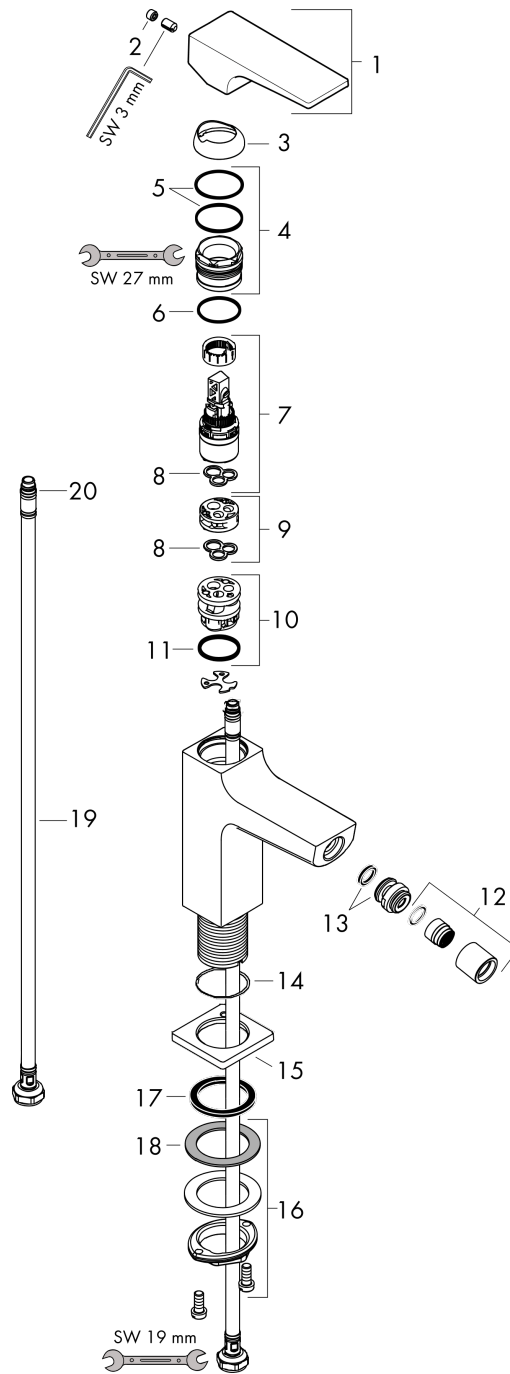

Metropol

Single lever bidet mixer with lever handle and push-open waste set

Finish: **Polished Gold Optic** Article Number: **32520990**

Description

product features

- consists of: single lever bidet mixer, waste set
- projection: 129 mm
- spout height: 100 mm
- ball-pivot joint
- spray type: laminar spray
- maximum flow rate at 3 bar: 7,5 l/min
- ceramic cartridge
- temperature limitation adjustable
- suitable for continuous flow water heaters
- material waste set: metal
- connection type: G 3/8 hose connections
- connection dimension: DN15

Design awards

Product image

Scale drawing

Flowchart

Metropol

Single lever bidet mixer with lever handle and push-open waste set

Finish: **Polished Gold Optic** Article Number: **32520990**

Exploded Drawing

Year of production: >07/19

Metropol

Single lever bidet mixer with lever handle and push-open waste set

Finish: Polished Gold Optic Article Number: 32520990

Spare part list

Year of production: >07/19

Pos.	Description	Article Number	PC	PU
1	handle	92995990	62	1
2	screw cover	95704000	1	1
3	flange	92625990	58	1
4	nut	92689000	7	1
5	O-ring 27x1,5	92527000	4	1
6	O-ring 25x1,5	98146000	1	1
7	cartridge, assy	97685000	11	1
8	seal	98865000	8	1
9	adapter for cartridge	92628000	6	1
10	adapter for cartridge	98866000	8	1
11	O-ring 23x2	98398000	1	1
12	aerator laminar M16x1 (7 l/min)	97360990	59	1
13	ball joint	97362990	59	1
14	O-ring 32x1,5	92936000	1	1
15	escutcheon	93048990	59	1
16	fixing set (Ø 32)	13961000	7	1
17	flat seal	98749000	2	1
18	lever collar	97548000	1	1
19	connection hose 450 mm M8x0,75 G3/8	97206000	8	1
20	O-ring 6,6x1,6	93019000	1	1
a	push-open waste set	50100990	98	1
b	fixation extension 35 mm	13898000	12	1