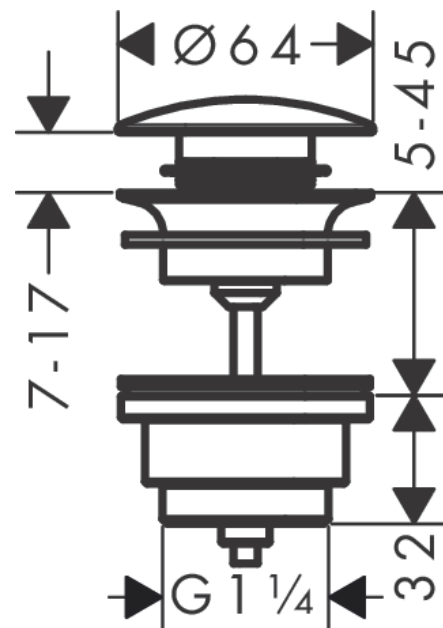

Waste set push-open for basin and bidet mixers

Finish: **Matt Black** Article Number: **50100670**

Description

product features

- operation with pressure plug
- for basins with overflow hole
- drain plug material brass
- connection dimension: G 1¼
- with overflow

Design awards

Product image

Scale drawing

Waste set push-open for basin and bidet mixers
 Finish: **Matt Black** Article Number: **50100670**

Exploded Drawing

Year of production: >06/20

Waste set push-open for basin and bidet mixers

Finish: **Matt Black** Article Number: **50100670**

Spare part list

Year of production: >06/20

Pos.	Description	Article Number	PC	PU
1	plug	97204670	61	1
2	seal	97205000	2	1
3	screw	98000000	2	1
4	form ring	96361000	3	1