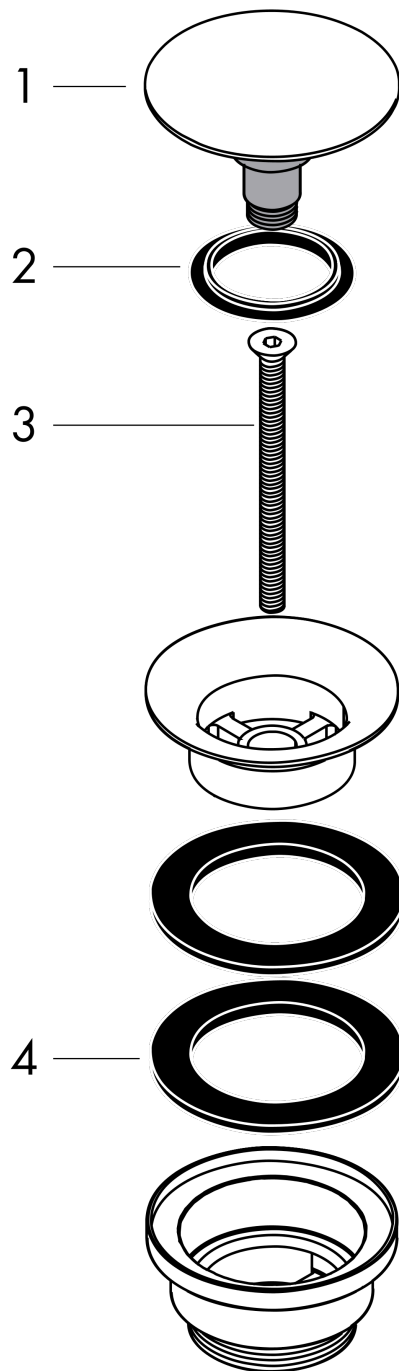

Waste set push-open for basin and bidet mixers

Finish: **Matt Black** Article Number: **50100670**

Description

product features

- operation with pressure plug
- for basins with overflow hole
- drain plug material brass
- connection dimension: G 1¼
- with overflow

Design awards

Product image

Scale drawing

Waste set push-open for basin and bidet mixers
 Finish: **Matt Black** Article Number: **50100670**

Exploded Drawing

Year of production: >06/20

Waste set push-open for basin and bidet mixers

Finish: **Matt Black** Article Number: **50100670**

Spare part list

Year of production: >06/20

Pos.	Description	Article Number	PC	PU
1	plug	97204670	61	1
2	seal	97205000	2	1
3	screw	98000000	2	1
4	form ring	96361000	3	1