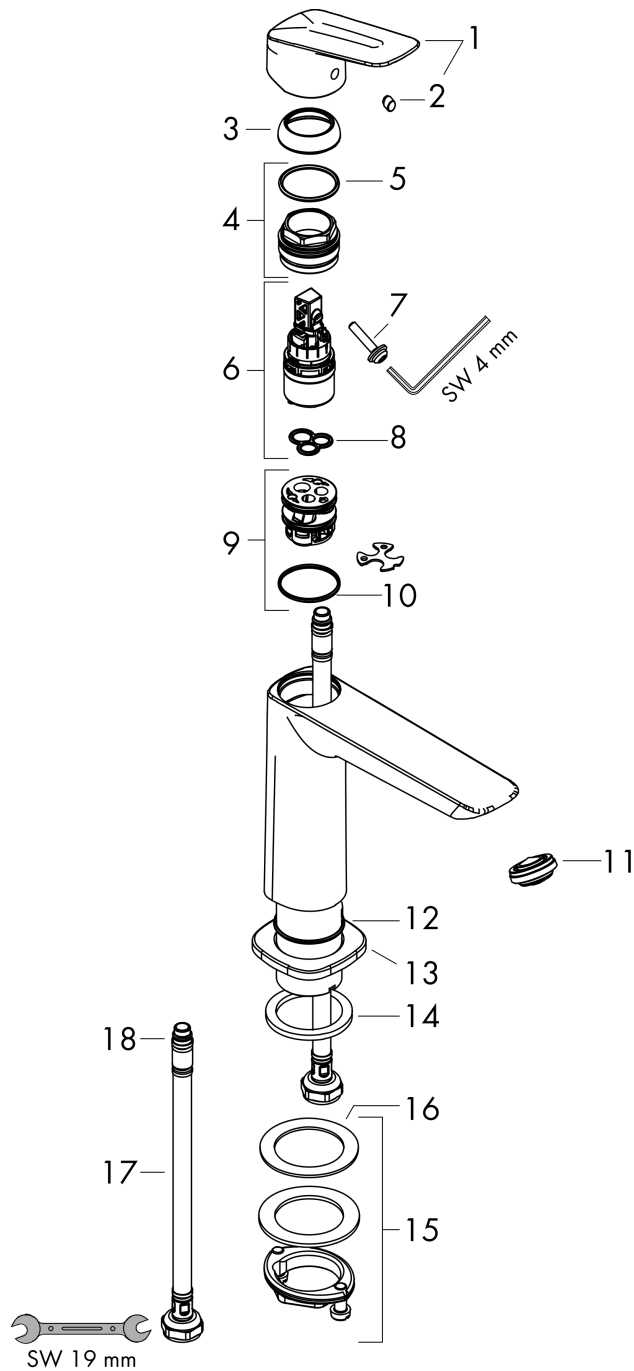

##### product features

- ComfortZone: 240
- projection: 172 mm
- spout height: 232 mm
- handle variant: lever handle
- spray type: normal spray
- maximum flow rate at 3 bar: 5 l/min
- ceramic cartridge
- temperature limitation adjustable
- suitable for continuous flow water heaters
- connection type: G 3/8 hose connections
- connection dimension: DN15
- aerator can be easily removed with the help of a coin and without tools
- EU taxonomy: max. 6 l/min - Substantial Contribution (SC) possible

#### Scale drawing

**Logis**

**Single lever basin mixer 240 Fine without waste set**

Finish: **Chrome** Article Number: **71258000**

**Flowchart**

**Logis**  
**Single lever basin mixer 240 Fine without waste set**  
 Finish: **Chrome** Article Number: **71258000**

**Exploded Drawing**

Year of production: >06/21

### Spare part list

Year of production: >06/21

Pos.	Description	Article Number	PC	PU
1	handle	94376000	11	1
2	screw cover	96338000	1	1
3	flange	98863000	10	1
4	nut	98864000	9	1
5	O-ring 24x2	98388000	1	1
6	cartridge, assy	97685000	11	1
7	locking screw for handle	95140000	2	1
8	seal	98865000	8	1
9	adapter for cartridge	98866000	8	1
10	O-ring 23x2	98398000	1	1
11	aerator M24x1 (5 l/min)	94364000	3	1
12	O-ring 30x1,5	98433000	1	1
13	escutcheon	94382000	8	1
14	flat seal	98749000	2	1
15	fixing set (Ø 32)	13961000	7	1
16	lever collar	97548000	1	1
17	connection hose 600 mm M8x0,75 G3/8	96510000	7	1
18	O-ring 7x1,5	98422000	1	1
a	push-open waste set	50105000	98	1
b	fixation extension 35 mm	13898000	12	1