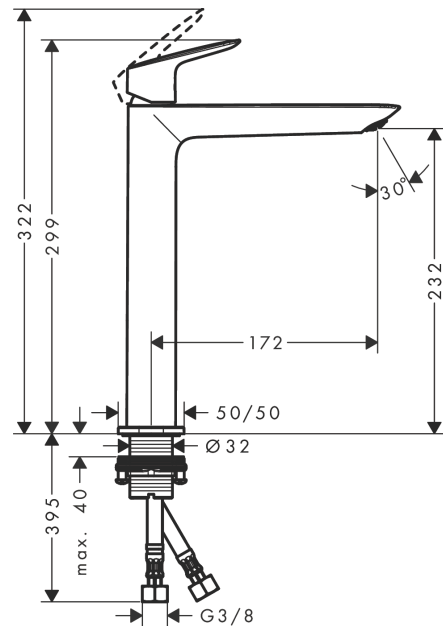

##### product features

- ComfortZone: 240
- projection: 172 mm
- spout height: 232 mm
- handle variant: lever handle
- spray type: normal spray
- maximum flow rate at 3 bar: 5 l/min
- ceramic cartridge
- temperature limitation adjustable
- suitable for continuous flow water heaters
- connection type: G 3/8 hose connections
- connection dimension: DN15
- aerator can be easily removed with the help of a coin and without tools
- EU taxonomy: max. 6 l/min - Substantial Contribution (SC) possible

#### Scale drawing

**Logis**

**Single lever basin mixer 240 Fine without waste set**

Finish: **Chrome** Article Number: **71258000**

**Flowchart**

**Logis**  
**Single lever basin mixer 240 Fine without waste set**  
 Finish: **Chrome** Article Number: **71258000**