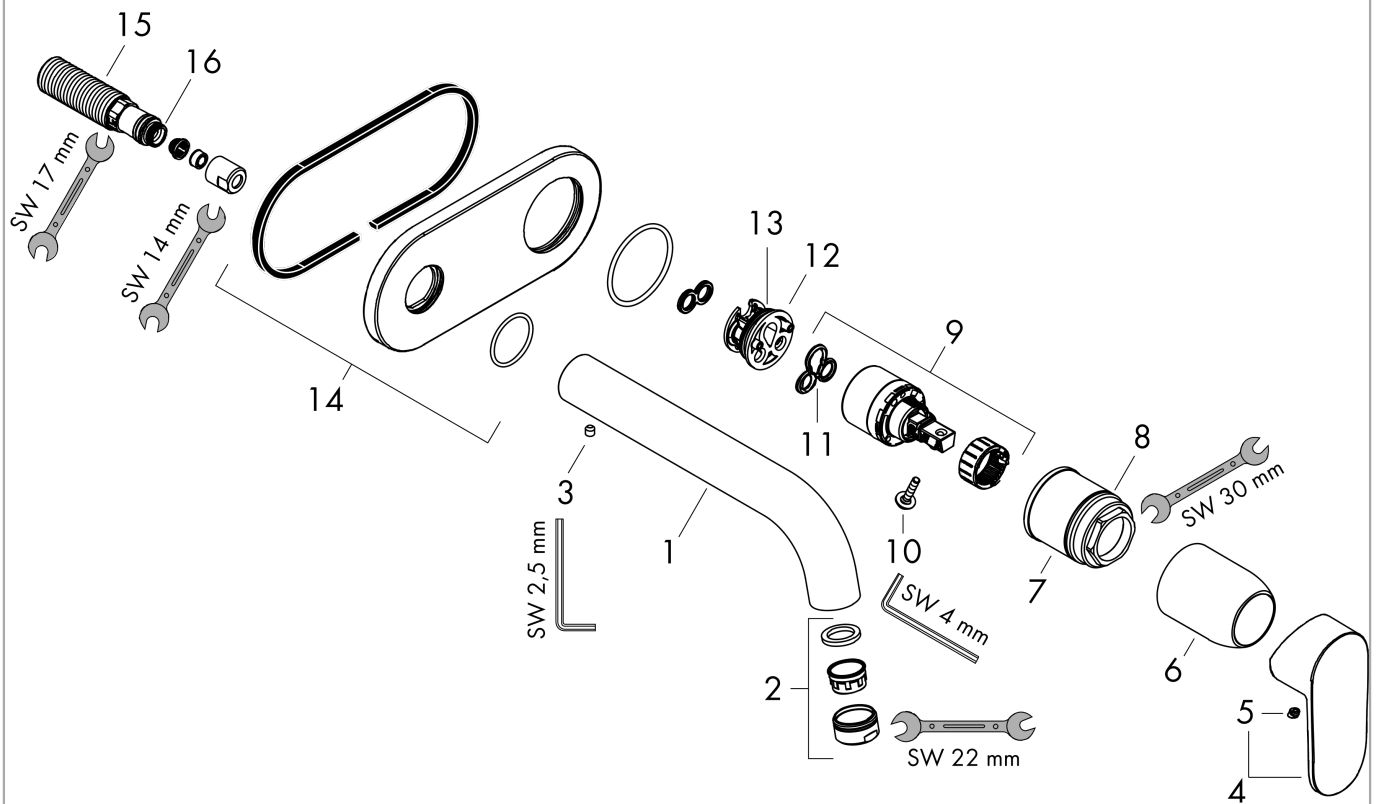

Vernis Blend

Single lever basin mixer for concealed installation wall-mounted with spout 20,7 cm

Finish: **Matt Black** Article Number: **71576670**

Description

product features

- projection: 207 mm
- handle variant: lever handle
- spray type: normal spray
- maximum flow rate at 3 bar: 5 l/min
- ceramic cartridge
- suitable for continuous flow water heaters
- connection type: basic set
- connection dimension: DN15
- handle can be positioned on the right or left, depending on the basic set installation
- EU taxonomy: max. 6 l/min - Substantial Contribution (SC) possible

Technology

Product image

Scale drawing

Flowchart

Vernis Blend

Single lever basin mixer for concealed installation wall-mounted with spout 20,7 cm

Finish: **Matt Black** Article Number: **71576670**

Exploded Drawing

Year of production: >04/21

Vernis Blend

Single lever basin mixer for concealed installation wall-mounted with spout 20,7 cm

Finish: **Matt Black** Article Number: **71576670**

Spare part list

Year of production: >04/21

Pos.	Description	Article Number	PC	PU
1	spout cpl.	93710670	60	1
2	aerator M24x1	92254670	59	1
3	hollow set screw M5x5	98446000	1	1
4	handle	93678670	58	1
5	screw cover	96338000	1	1
6	sleeve	98790670	58	1
7	nut	95622000	9	1
8	O-ring 39x1,5	98400000	1	1
9	cartridge, assy	92730000	11	1
10	locking screw for handle	95140000	2	1
11	seal	95008000	3	1
12	adapter for cartridge	95779000	5	1
13	O-ring 26x2	98147000	1	1
14	escutcheon	93714XXX	9	-
15	connecting thread G½	93771000	7	1
16	O-ring 13x2	98128000	1	1
a	base body	13622180	98	1
b	waste	50001670	98	1
c	extension set 25 mm for 13622180	31971000	98	1