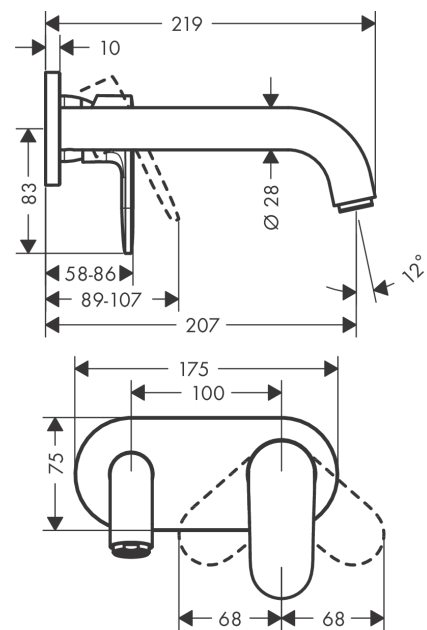

Vernis Blend

Single lever basin mixer for concealed installation wall-mounted with spout 20,7 cm

Finish: **Matt Black** Article Number: **71576670**

Description

product features

- projection: 207 mm
- handle variant: lever handle
- spray type: normal spray
- maximum flow rate at 3 bar: 5 l/min
- ceramic cartridge
- suitable for continuous flow water heaters
- connection type: basic set
- connection dimension: DN15
- handle can be positioned on the right or left, depending on the basic set installation
- EU taxonomy: max. 6 l/min - Substantial Contribution (SC) possible

Technology

Product image

Scale drawing

Flowchart

Vernis Blend

Single lever basin mixer for concealed installation wall-mounted with spout 20,7 cm

Finish: **Matt Black** Article Number: **71576670**

Exploded Drawing

Year of production: >04/21

Vernis Blend

Single lever basin mixer for concealed installation wall-mounted with spout 20,7 cm

Finish: **Matt Black** Article Number: **71576670**

Spare part list

Year of production: >04/21

Pos.	Description	Article Number	PC	PU
1	spout cpl.	93710670	60	1
2	aerator M24x1	92254670	59	1
3	hollow set screw M5x5	98446000	1	1
4	handle	93678670	58	1
5	screw cover	96338000	1	1
6	sleeve	98790670	58	1
7	nut	95622000	9	1
8	O-ring 39x1,5	98400000	1	1
9	cartridge, assy	92730000	11	1
10	locking screw for handle	95140000	2	1
11	seal	95008000	3	1
12	adapter for cartridge	95779000	5	1
13	O-ring 26x2	98147000	1	1
14	escutcheon	93714XXX	9	-
15	connecting thread G½	93771000	7	1
16	O-ring 13x2	98128000	1	1
a	base body	13622180	98	1
b	waste	50001670	98	1
c	extension set 25 mm for 13622180	31971000	98	1