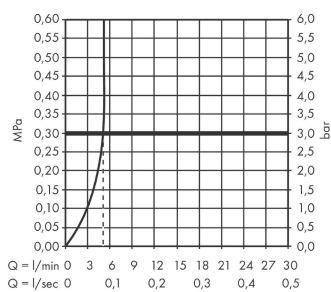

Vernis Blend

Single lever basin mixer for concealed installation wall-mounted with spout 20,7 cm

Finish: **Matt Black** Article Number: **71576670**

Description

product features

- projection: 207 mm
- handle variant: lever handle
- spray type: normal spray
- maximum flow rate at 3 bar: 5 l/min
- ceramic cartridge
- suitable for continuous flow water heaters
- connection type: basic set
- connection dimension: DN15
- handle can be positioned on the right or left, depending on the basic set installation
- EU taxonomy: max. 6 l/min - Substantial Contribution (SC) possible

Technology

Product image

Scale drawing

Flowchart

Vernis Blend

Single lever basin mixer for concealed installation wall-mounted with spout 20,7 cm

Finish: **Matt Black** Article Number: **71576670**

Exploded Drawing

Pos.	Description	Article Number	PC	PU
1	spout cpl.	93710670	60	1
2	aerator M24x1	92254670	59	1
3	hollow set screw M5x5	98446000	1	1
4	handle	93678670	58	1
5	screw cover	96338000	1	1
6	sleeve	98790670	58	1
7	nut	95622000	9	1
8	O-ring 39x1,5	98400000	1	1
9	cartridge, assy	92730000	11	1
10	locking screw for handle	95140000	2	1
11	seal	95008000	3	1
12	adapter for cartridge	95779000	5	1
13	O-ring 26x2	98147000	1	1
14	escutcheon	93714XXX	9	-
15	connecting thread G½	93771000	7	1
16	O-ring 13x2	98128000	1	1
a	base body	13622180	98	1
b	waste	50001670	98	1
c	extension set 25 mm for 13622180	31971000	98	1