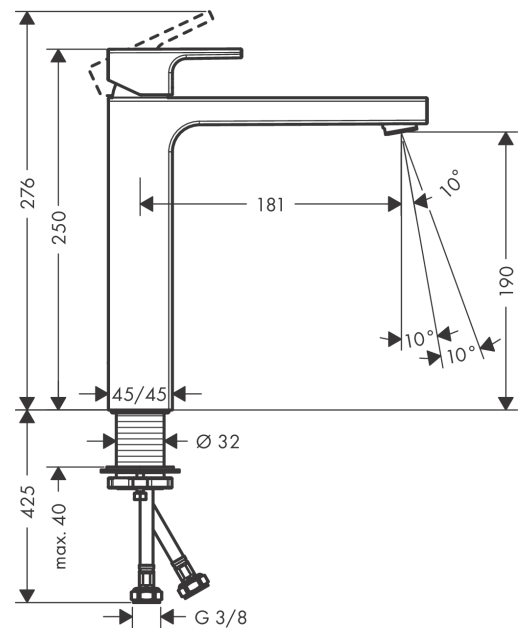

### Single lever basin mixer 190 with isolated water conduction without waste set

Finish: **Matt Black** Article Number: **71591670**

##### product features

- ComfortZone: 190
- projection: 181 mm
- spout height: 190 mm
- handle variant: lever handle
- spray type: normal spray
- swiveling spray former
- maximum flow rate at 3 bar: 5 l/min
- ceramic cartridge
- with isolated water conduction - without contact with nickel and lead
- suitable for continuous flow water heaters
- connection type: G 3/8 hose connections
- connection dimension: DN15
- EU taxonomy: max. 6 l/min - Substantial Contribution (SC) possible

#### Scale drawing

**Vernis Shape**

**Single lever basin mixer 190 with isolated water conduction without waste set**

Finish: **Matt Black** Article Number: **71591670**

**Flowchart**