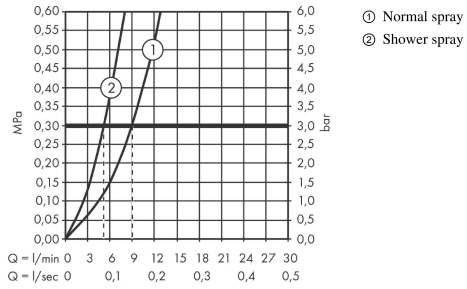

Focus M42

Single lever kitchen mixer 180, pull-out spray, 2jet, sBox

Finish: **Chrome** Article Number: **71821000**

Flowchart

Focus M42
Single lever kitchen mixer 180, pull-out spray, 2jet, sBox
 Finish: **Chrome** Article Number: **71821000**

Exploded Drawing

Year of production: >10/18

Focus M42

Single lever kitchen mixer 180, pull-out spray, 2jet, sBox

Finish: **Chrome** Article Number: **71821000**

Spare part list

Year of production: >10/18

Pos.	Description	Article Number	PC	PU
1	spout cpl.	93341000	14	1
2	O-ring 11x2	98127000	1	1
3	filter	97735000	1	1
4	handspray	93343000	16	1
5	set of non return valves DW 15	94074000	5	1
6	spray former	93342000	10	1
7	service tool	95910000	3	1
8	set of lever collars	98365000	3	1
9	O-ring 21x2,5	98211000	1	1
10	handle	93344000	11	1
11	screw cover	96338000	1	1
12	flange	97406000	6	1
13	nut	93346000	10	1
14	O-Ring 32x2	98193000	1	1
15	O-ring 36x2	98156000	1	1
16	cartridge, assy	92730000	11	1
17	locking screw for handle	95140000	2	1
18	seal	95008000	3	1
19	O-ring 30x1,5	98433000	1	1
20	O-ring 38x2	98396000	1	1
21	O-ring 44x2,5	98162000	2	1
22	support	97523000	2	1
23	fixing set (special)	93253000	6	1
24	lever collar	97548000	1	1
25	connection hose 600 mm M8x0,75 G3/8	96556000	7	1
26	O-ring 6,6x1,6	93019000	1	1
27	connection hose 450 mm M10x1 G3/8	96507000	9	1
28	O-ring 8x1,75	97827000	1	1
29	sealing set	95581000	2	1
30	squeezing connection	96099000	3	1
31	extension set	43333000	98	1