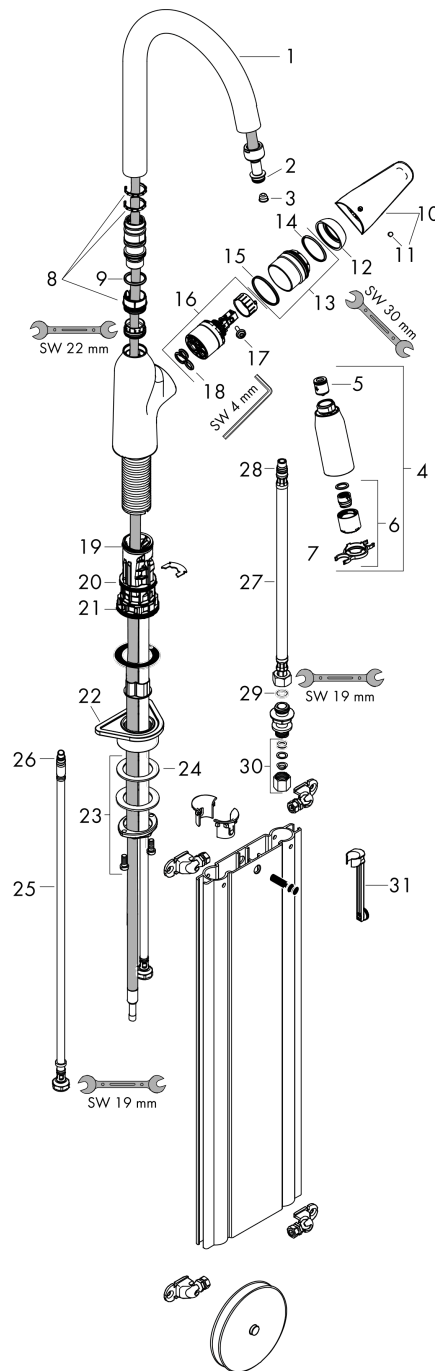

Focus M42

Single lever kitchen mixer 180, pull-out spray, 2jet, sBox

Finish: **Chrome** Article Number: **71821000**

Flowchart

Focus M42
Single lever kitchen mixer 180, pull-out spray, 2jet, sBox
 Finish: **Chrome** Article Number: **71821000**

Exploded Drawing

Year of production: >10/18

Focus M42

Single lever kitchen mixer 180, pull-out spray, 2jet, sBox

Finish: **Chrome** Article Number: **71821000**

Spare part list

Year of production: >10/18

Pos.	Description	Article Number	PC	PU
1	spout cpl.	93341000	14	1
2	O-ring 11x2	98127000	1	1
3	filter	97735000	1	1
4	handspray	93343000	16	1
5	set of non return valves DW 15	94074000	5	1
6	spray former	93342000	10	1
7	service tool	95910000	3	1
8	set of lever collars	98365000	3	1
9	O-ring 21x2,5	98211000	1	1
10	handle	93344000	11	1
11	screw cover	96338000	1	1
12	flange	97406000	6	1
13	nut	93346000	10	1
14	O-Ring 32x2	98193000	1	1
15	O-ring 36x2	98156000	1	1
16	cartridge, assy	92730000	11	1
17	locking screw for handle	95140000	2	1
18	seal	95008000	3	1
19	O-ring 30x1,5	98433000	1	1
20	O-ring 38x2	98396000	1	1
21	O-ring 44x2,5	98162000	2	1
22	support	97523000	2	1
23	fixing set (special)	93253000	6	1
24	lever collar	97548000	1	1
25	connection hose 600 mm M8x0,75 G3/8	96556000	7	1
26	O-ring 6,6x1,6	93019000	1	1
27	connection hose 450 mm M10x1 G3/8	96507000	9	1
28	O-ring 8x1,75	97827000	1	1
29	sealing set	95581000	2	1
30	squeezing connection	96099000	3	1
31	extension set	43333000	98	1