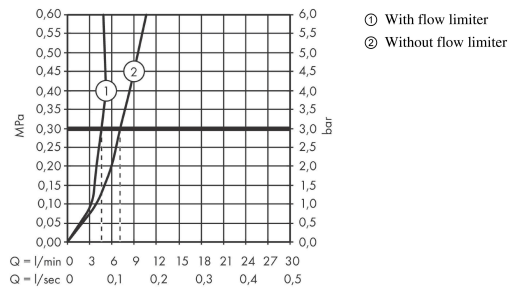

Talis S
Single lever basin mixer 100 CoolStart with pop-up waste set
Finish: **Chrome** Article Number: **72022000**

Flowchart