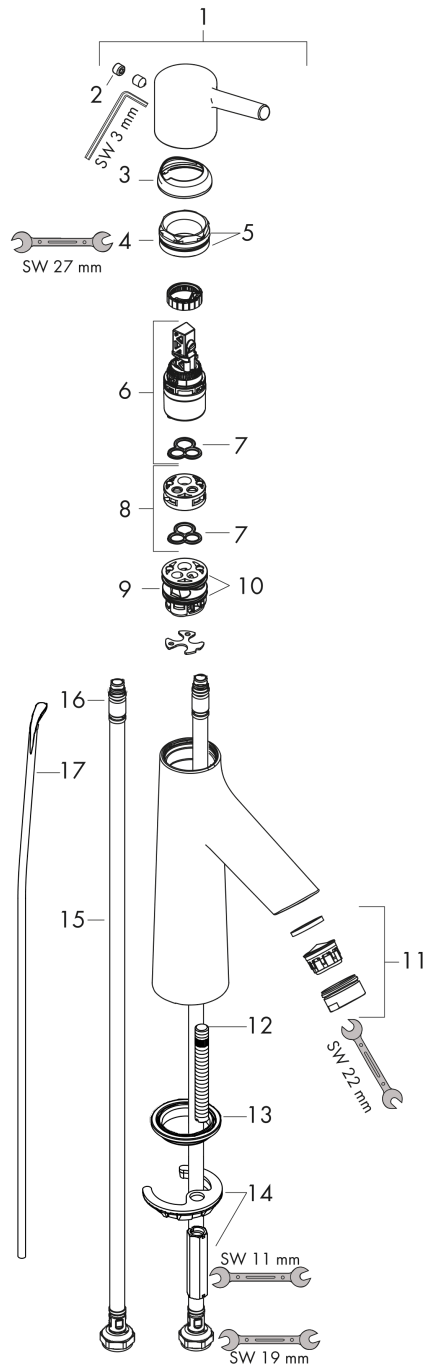

#### product features

- consists of: single lever basin mixer, waste set
- ComfortZone: 100
- projection: 93 mm
- spout height: 98 mm
- handle variant: pin handle
- spray type: normal spray
- maximum flow rate at 3 bar: 5 l/min
- ceramic cartridge
- temperature limitation adjustable
- suitable for continuous flow water heaters
- pop-up waste set G 1¼
- material waste set: metal
- connection type: G ¾ hose connections
- connection dimension: DN15
- cold water in basic handle position
- EU taxonomy: max. 6 l/min - Substantial Contribution (SC) possible

### Scale drawing

**Talis S**  
**Single lever basin mixer 100 CoolStart with pop-up waste set**  
 Finish: **Chrome** Article Number: **72022000**

**Flowchart**

**Talis S**  
**Single lever basin mixer 100 CoolStart with pop-up waste set**  
 Finish: **Chrome** Article Number: **72022000**

**Exploded Drawing**

Year of production: >04/17

**Talis S**  
**Single lever basin mixer 100 CoolStart with pop-up waste set**  
 Finish: **Chrome** Article Number: **72022000**

## Spare part list

Year of production: >04/17

Pos.	Description	Article Number	PC	PU
1	handle	92633000	10	1
2	screw cover	95704000	1	1
3	flange	92625000	8	1
4	nut	92627000	6	1
5	O-ring 27x1,5	92527000	4	1
6	cartridge, assy	97685000	11	1
7	seal	98865000	8	1
8	adapter for cartridge	92628000	6	1
9	adapter for cartridge	95975000	3	1
10	O-ring 23x2	98398000	1	1
11	aerator M24x1 (5 l/min)	13185000	98	1
12	screw M8 x 68	97736000	2	1
13	seal Ø 42	98722000	2	1
14	fixing set	96016000	8	1
15	connection hose 600 mm M8x0,75 G3/8	96556000	7	1
16	O-ring 6,6x1,6	93019000	1	1
17	pull rod	96657000	4	1
a	pop up waste	94139000	98	1