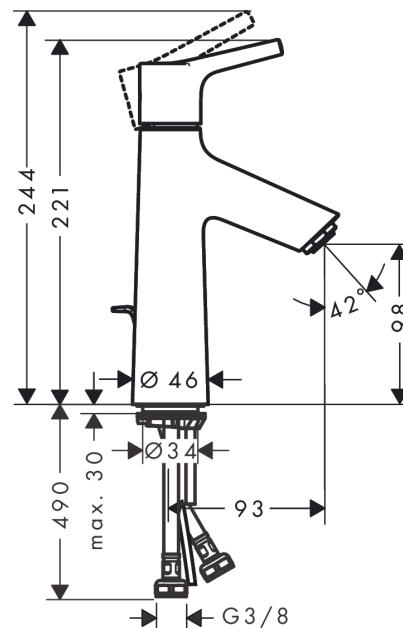

Scale drawing